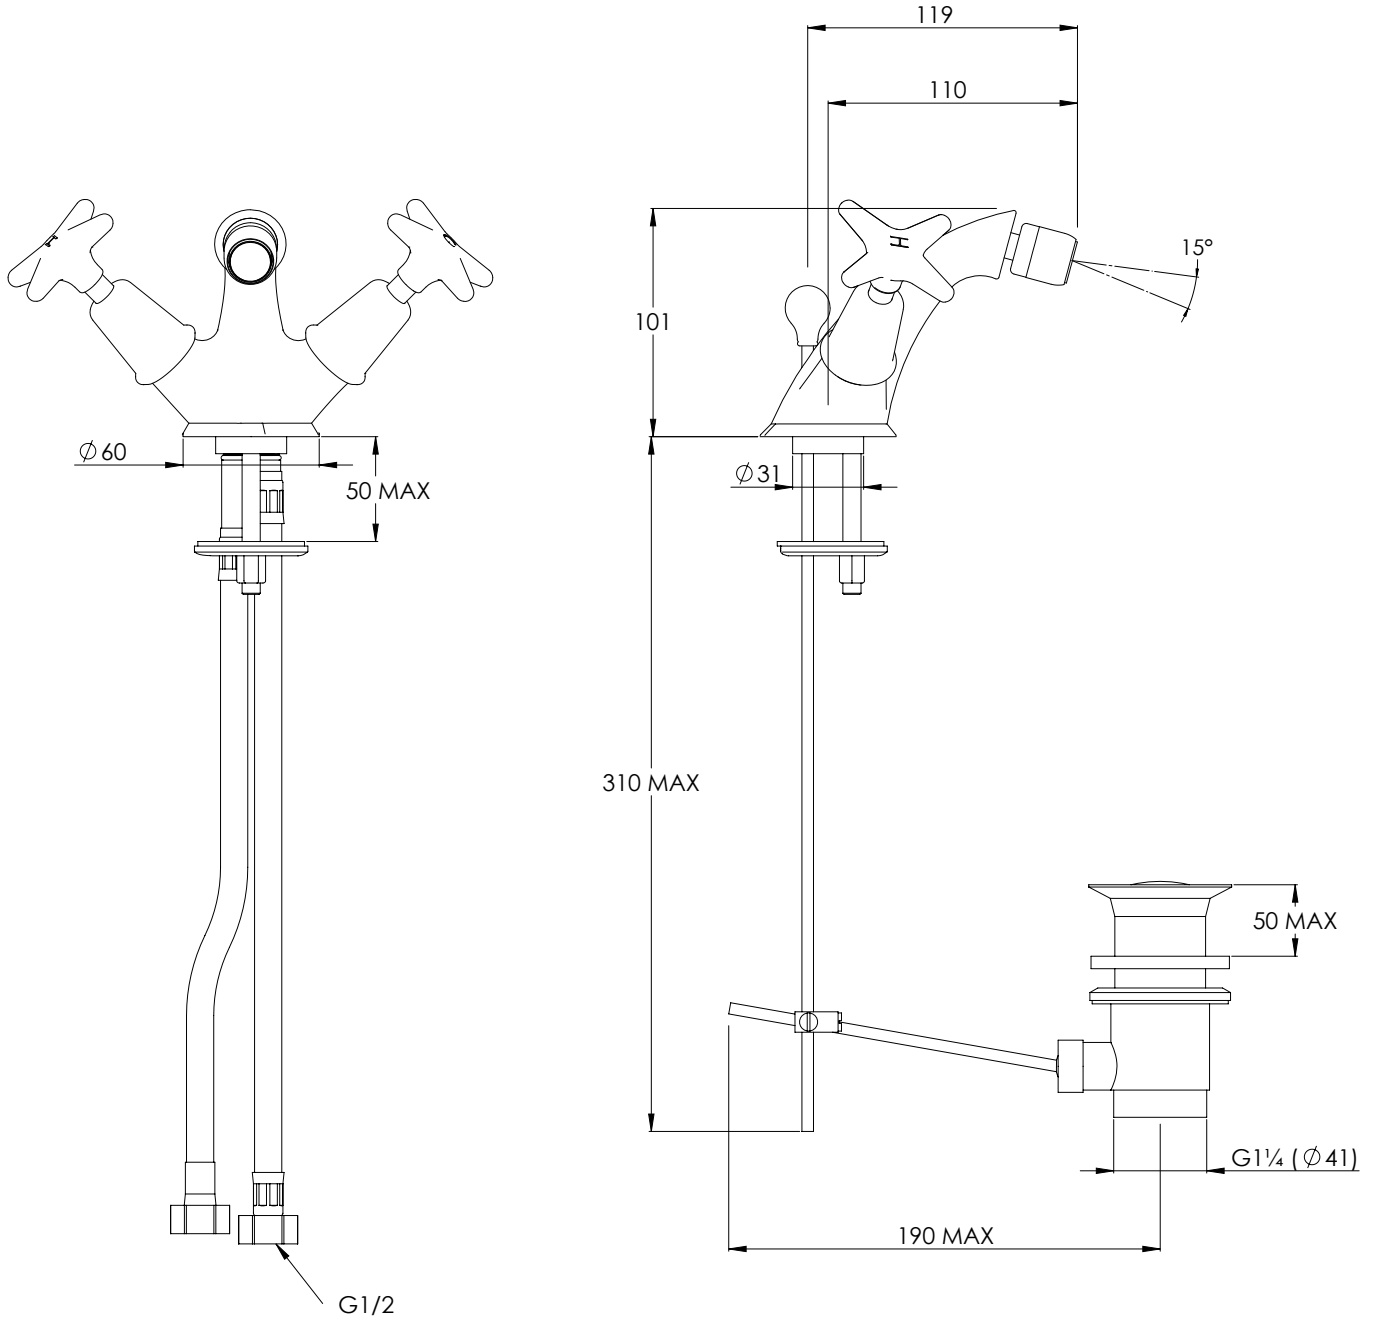

LEFROY BROOKS

IBROC HOUSE ESSEX ROAD
HODDESDON HERTS EN11 0QS UK
T: +44 (0)1992 708 316 F: +44 (0)1992 708 317

LS1199

CONNAUGHT MONO BIDET MIXER WITH
CLASSIC STAR HANDLES AND POP-UP WASTE

DIMENSIONAL DATA SHEET

DATE: 07/08/2020

REVISION: A

COPYRIGHT © LBIP LTD. ALL RIGHTS RESERVED

DIMENSIONS IN MILLIMETRES

WHILST EVERY EFFORT IS MADE TO ENSURE THE ACCURACY OF THESE DATA SHEETS THEY ARE SUBJECT TO CHANGE WITHOUT NOTICE AS PART OF THE COMPANY'S PRODUCT DEVELOPMENT PROCESS