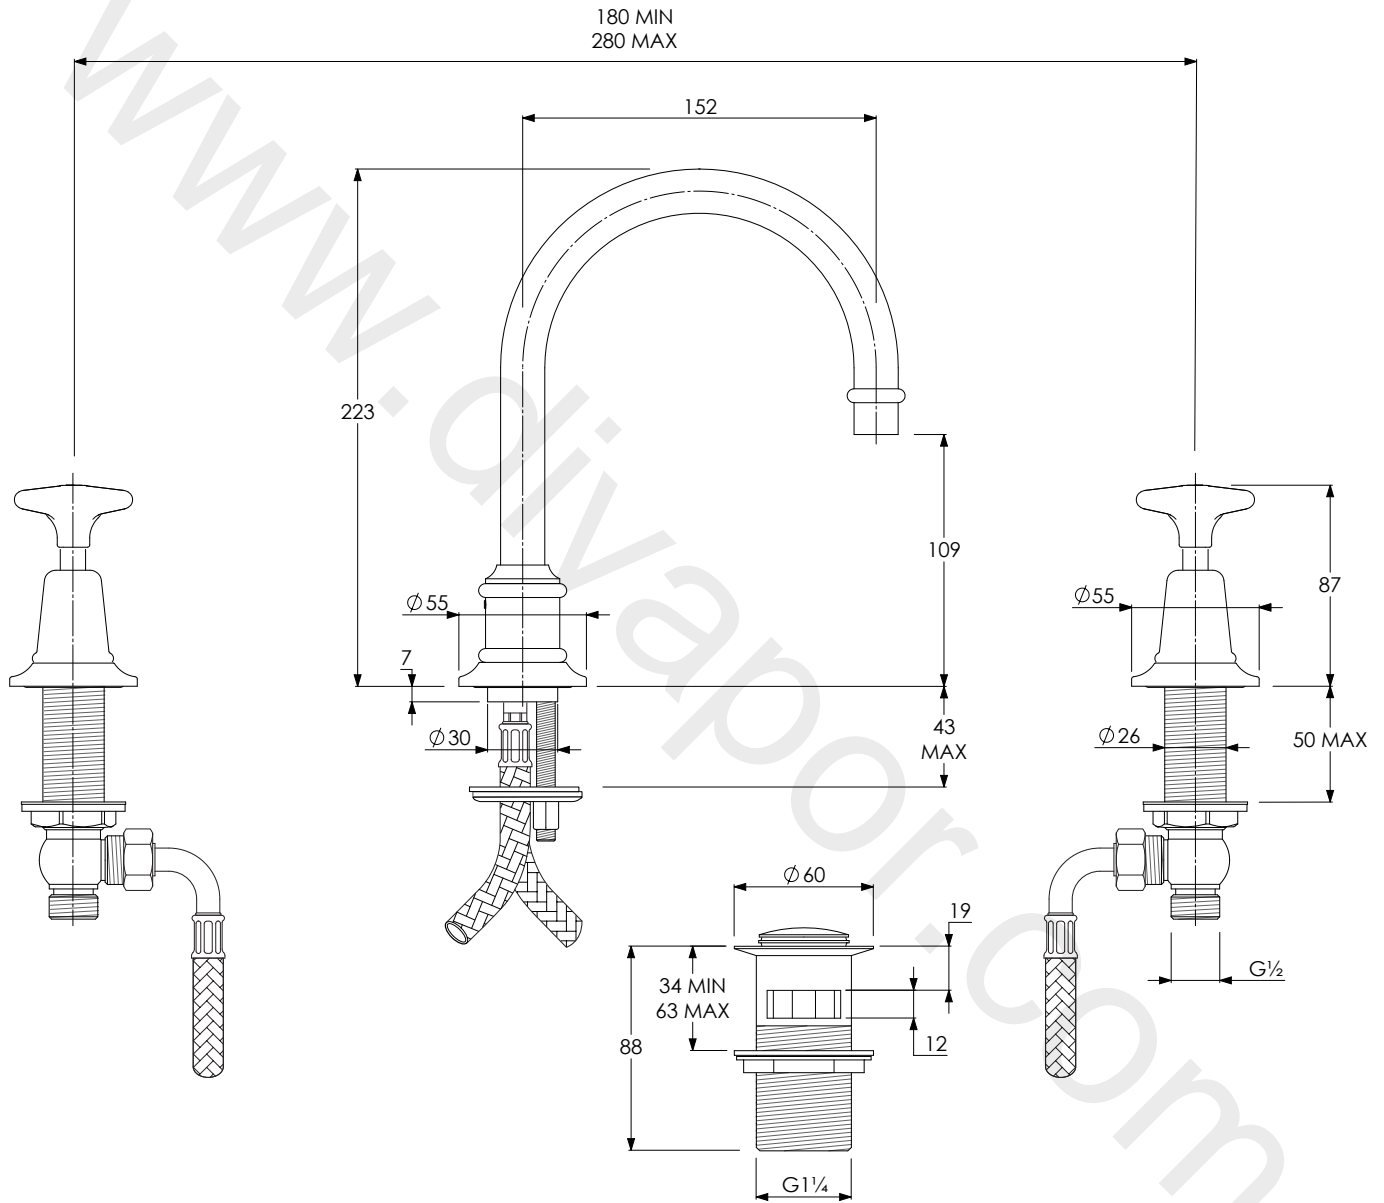

LEFROY BROOKS

1 BROOK HOUSE ESSEX ROAD
HODDESDON HERTS EN11 0QS UK
T: +44 (0)1992 708 316 F: +44 (0)1992 708 317

LS1230

CLASSIC TUBULAR BASIN MIXER WITH STAR
HANDLES AND CLICK-UP WASTE

DIMENSIONAL DATA SHEET

DATE: 13/01/2021

REVISION: A

COPYRIGHT © LBIP LTD. ALL RIGHTS RESERVED

DIMENSIONS IN MILLIMETRES

WHILST EVERY EFFORT IS MADE TO ENSURE THE ACCURACY OF THESE DATA SHEETS THEY ARE SUBJECT TO CHANGE WITHOUT NOTICE AS PART OF THE COMPANY'S PRODUCT DEVELOPMENT PROCESS