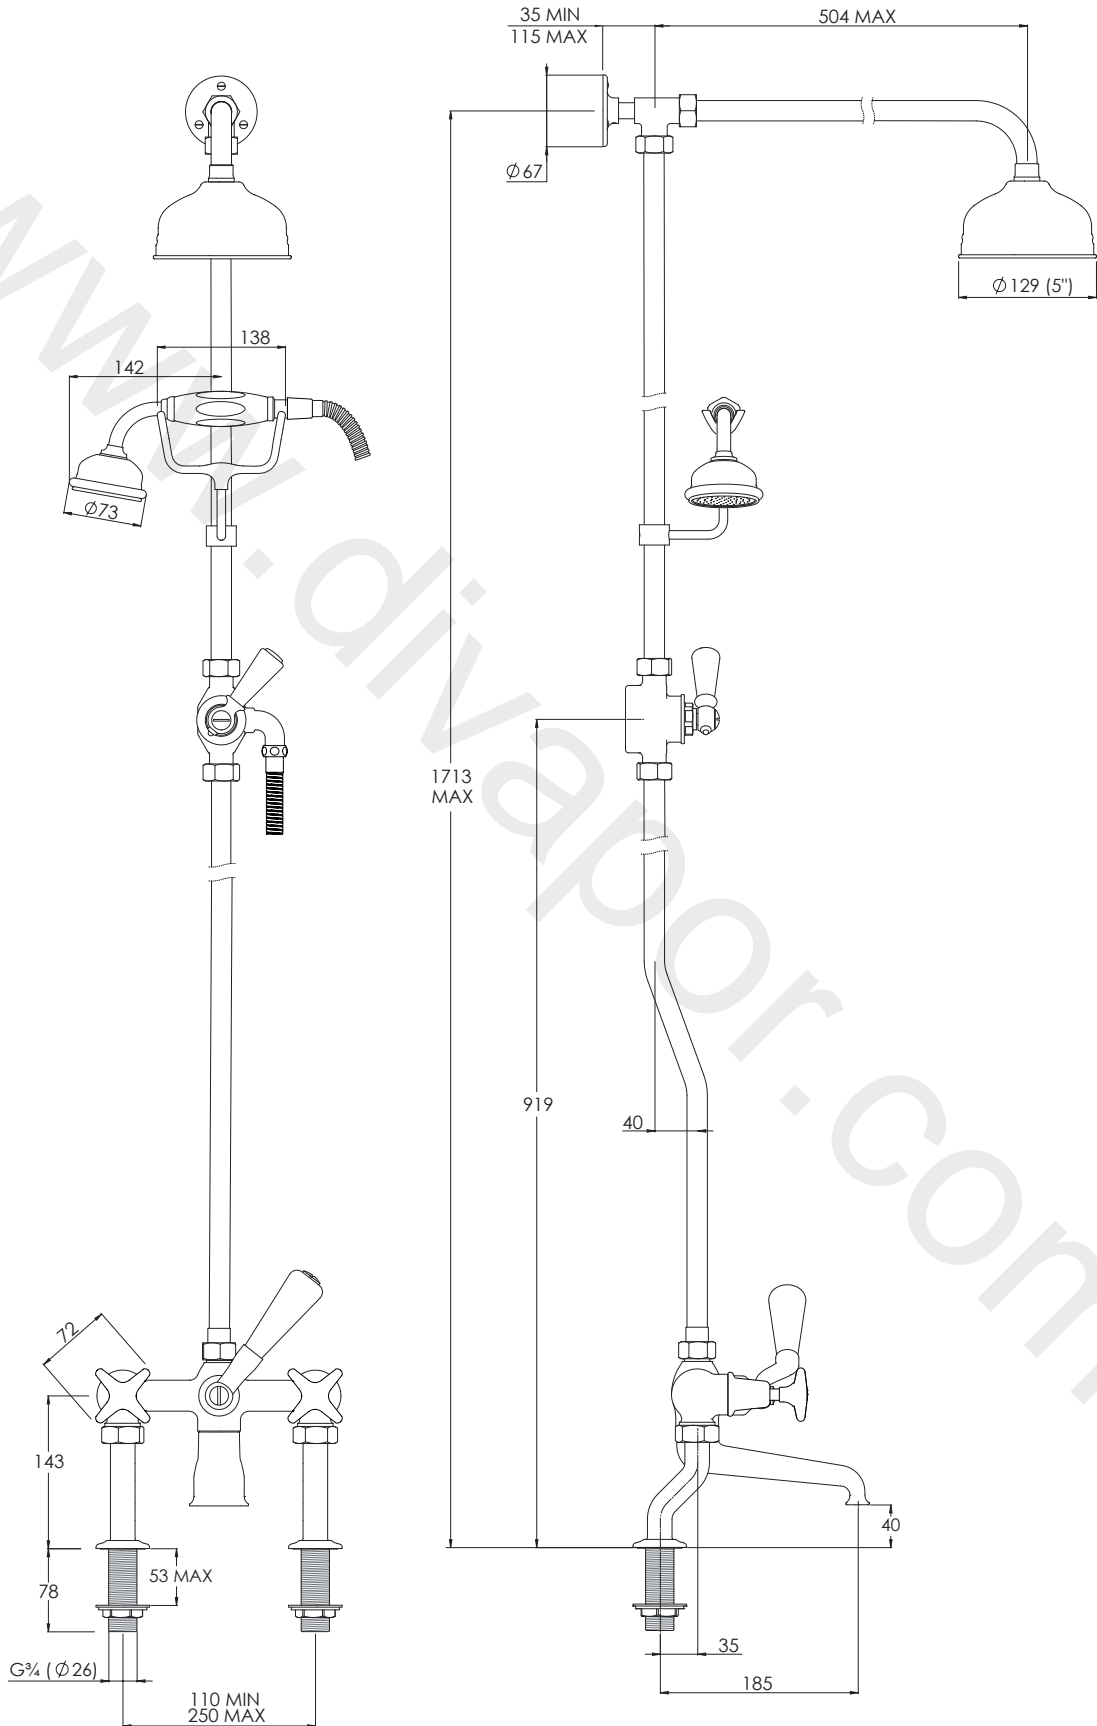

LEFROY BROOKS

IBROC HOUSE ESSEX ROAD
HODDESDON HERTS EN11 0QS UK
T: +44 (0)1992 708 316 F: +44 (0)1992 708 317

LS1700

CONNAUGHT BATH SHOWER MIXER WITH RISER KIT,
LEVER DIVERTER, HAND SHOWER AND 5" ROSE

DIMENSIONAL DATA SHEET

DATE: 14/01/21

REVISION: A

COPYRIGHT © LBIP LTD. ALL RIGHTS RESERVED

DIMENSIONS IN MILLIMETRES

WHILST EVERY EFFORT IS MADE TO ENSURE THE ACCURACY OF THESE DATA SHEETS THEY ARE SUBJECT TO CHANGE WITHOUT NOTICE AS PART OF THE COMPANY'S PRODUCT DEVELOPMENT PROCESS