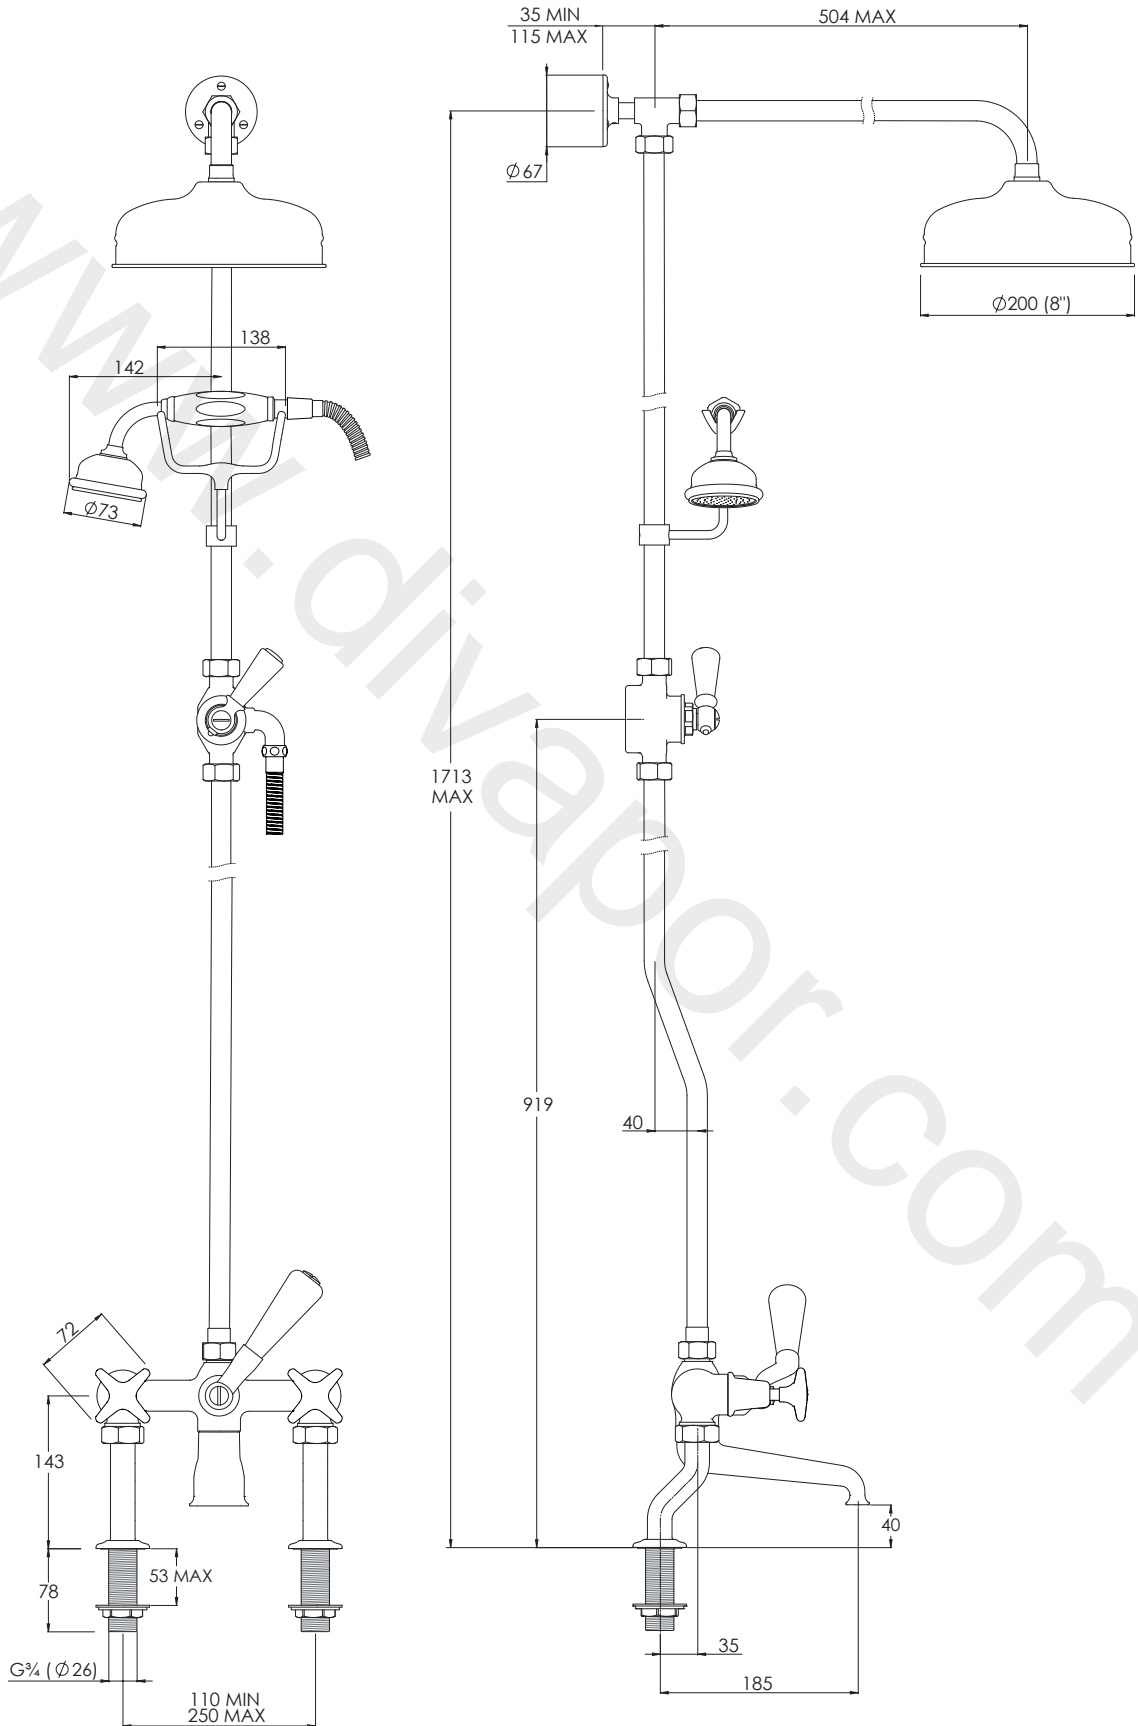

LEFROY BROOKS

IBROC HOUSE ESSEX ROAD
HODDESDON HERTS EN11 0QS UK
T: +44 (0)1992 708 316 F: +44 (0)1992 708 317

LS1701

CONNAUGHT BATH SHOWER MIXER WITH RISER KIT,
LEVER DIVERTER, HAND SHOWER AND 8" ROSE

DIMENSIONAL DATA SHEET

DATE: 14/01/21

REVISION: A

DIMENSIONS IN MILLIMETRES

WHILST EVERY EFFORT IS MADE TO ENSURE THE ACCURACY OF THESE DATA SHEETS THEY ARE SUBJECT TO CHANGE WITHOUT NOTICE AS PART OF THE COMPANY'S PRODUCT DEVELOPMENT PROCESS