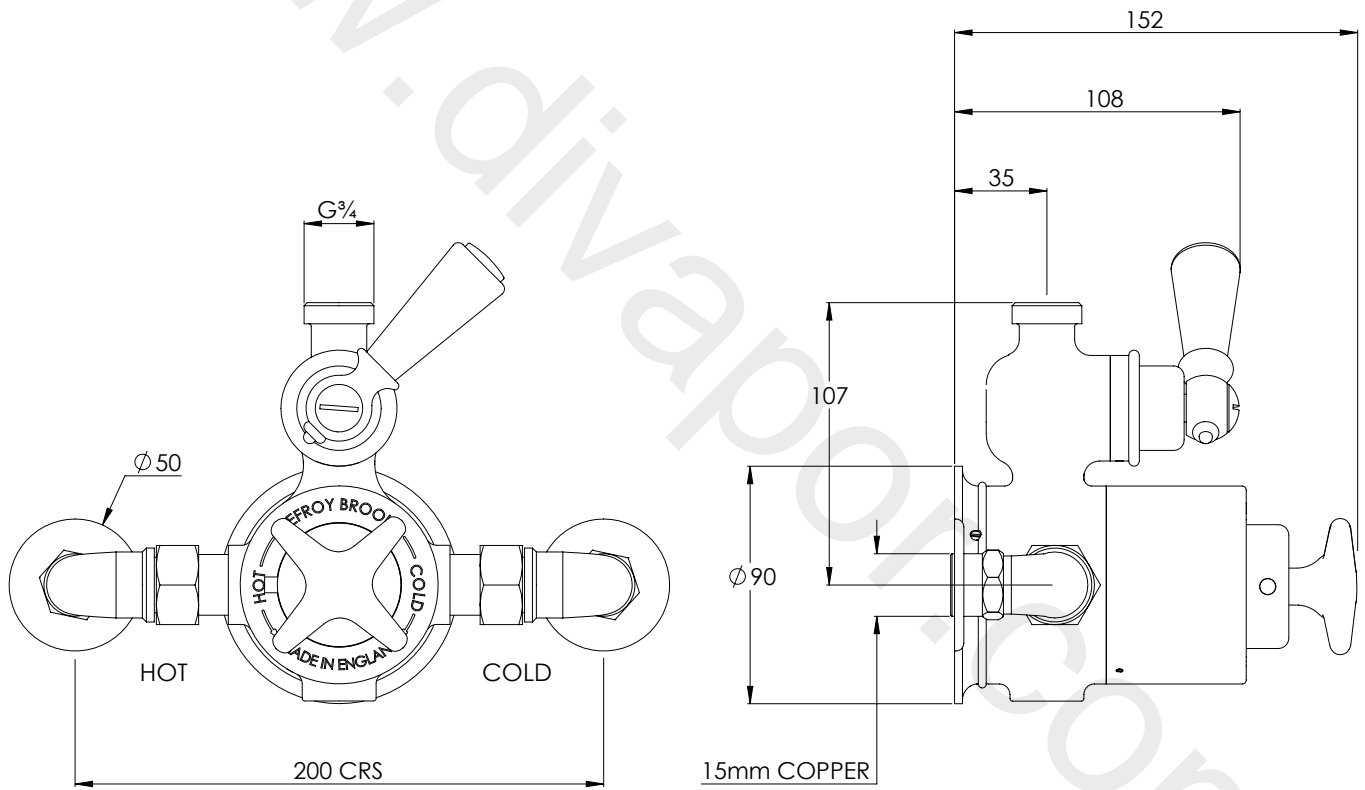

LEFROY BROOKS

IBROC HOUSE ESSEX ROAD
HODDESDON HERTS EN11 0QS UK
T: +44 (0)1992 708 316 F: +44 (0)1992 708 317

LS8700

CLASSIC EXPOSED THERMOSTATIC SHOWER VALVE
WITH STAR HANDLE

DIMENSIONAL DATA SHEET

DATE: 14/01/2021

REVISION: A

COPYRIGHT © LBIP LTD. ALL RIGHTS RESERVED

DIMENSIONS IN MILLIMETRES

WHILST EVERY EFFORT IS MADE TO ENSURE THE ACCURACY OF THESE DATA SHEETS THEY ARE SUBJECT TO CHANGE WITHOUT NOTICE AS PART OF THE COMPANY'S PRODUCT DEVELOPMENT PROCESS