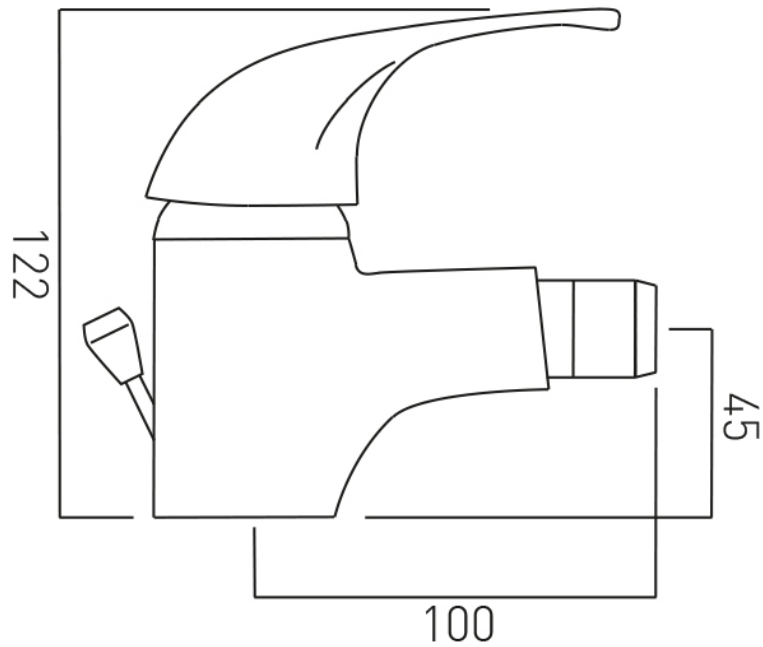

.....

TECHNICAL DRAWING

COLLECTION: MATRIX

PRODUCT CODE: AX-MAT-110-CP

CONTACT

SALES: 01934 744466

AFTERSALES: 01934 745163

EMAIL: SALES@VADO.COM

WWW.VADO.COM/AXCES

AXCES
by VADO