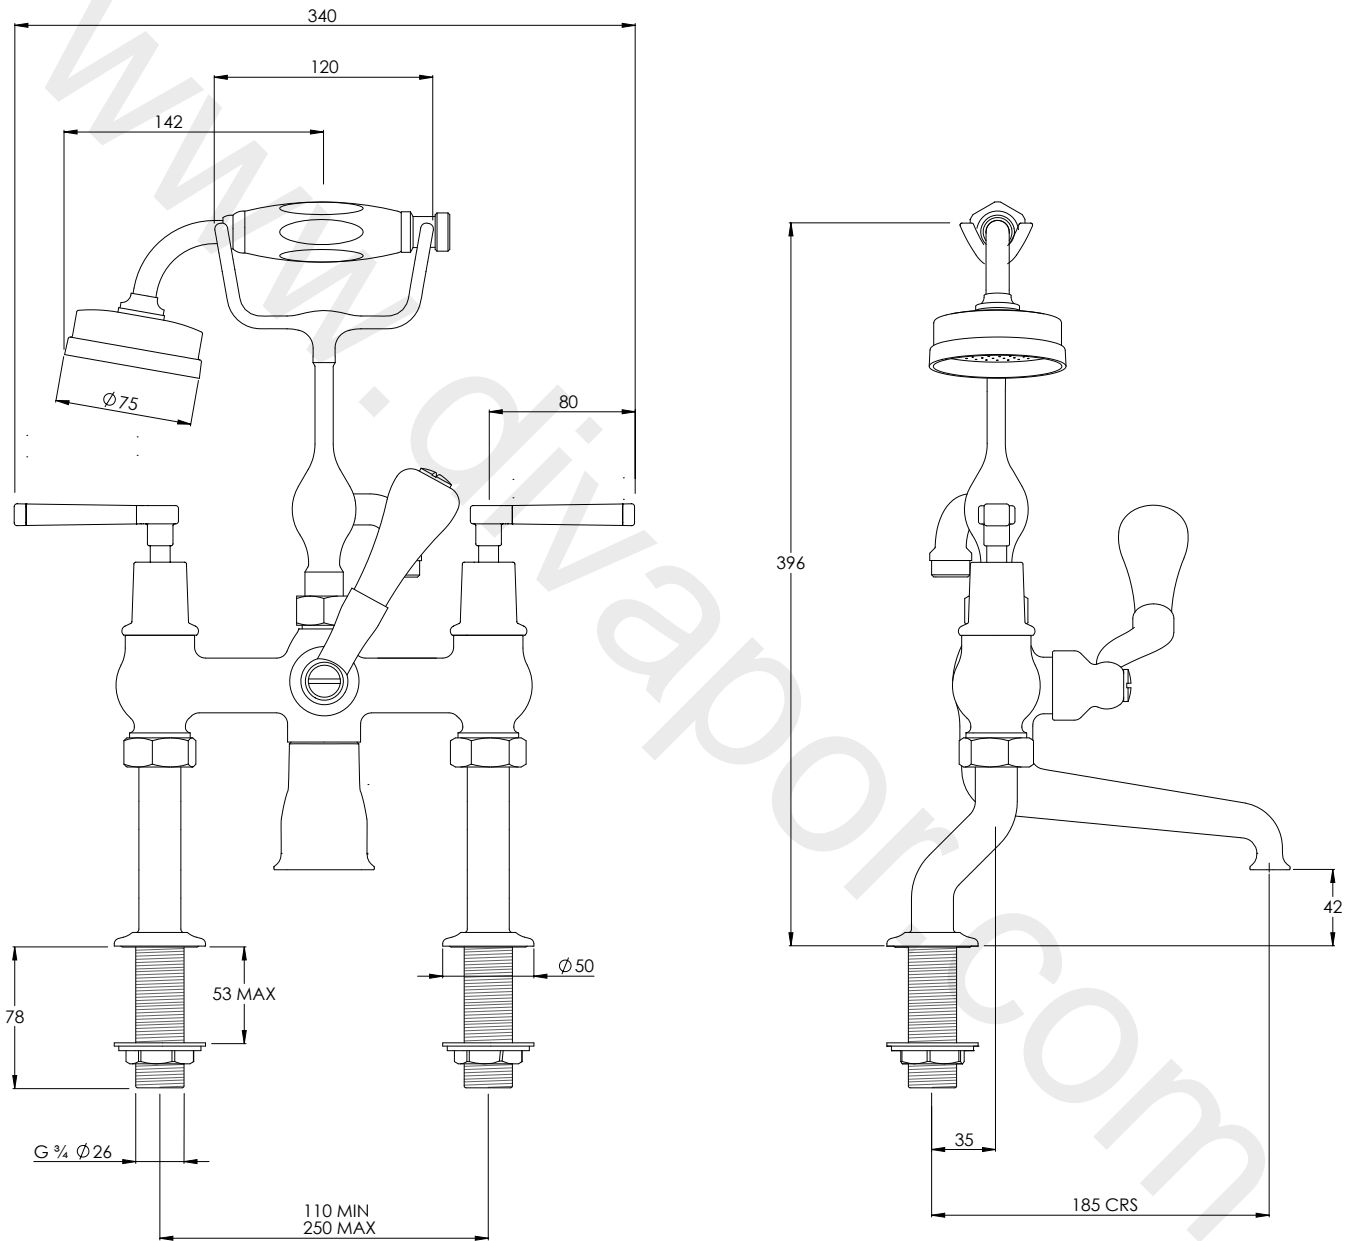

LEFROY BROOKS

IBROC HOUSE ESSEX ROAD
HODDESDON HERTS EN11 0QS UK
T: +44 (0)1992 708 316 F: +44 (0)1992 708 317

MB1100

MACKINTOSH BLACK LEVER DECK MOUNTED
BATH SHOWER MIXER

DIMENSIONAL DATA SHEET

DATE: 29/03/19

REVISION: A

COPYRIGHT © LBIP LTD. ALL RIGHTS RESERVED

DIMENSIONS IN MILLIMETRES

WHILST EVERY EFFORT IS MADE TO ENSURE THE ACCURACY OF THESE DATA SHEETS THEY ARE SUBJECT TO CHANGE WITHOUT NOTICE AS PART OF THE COMPANY'S PRODUCT DEVELOPMENT PROCESS