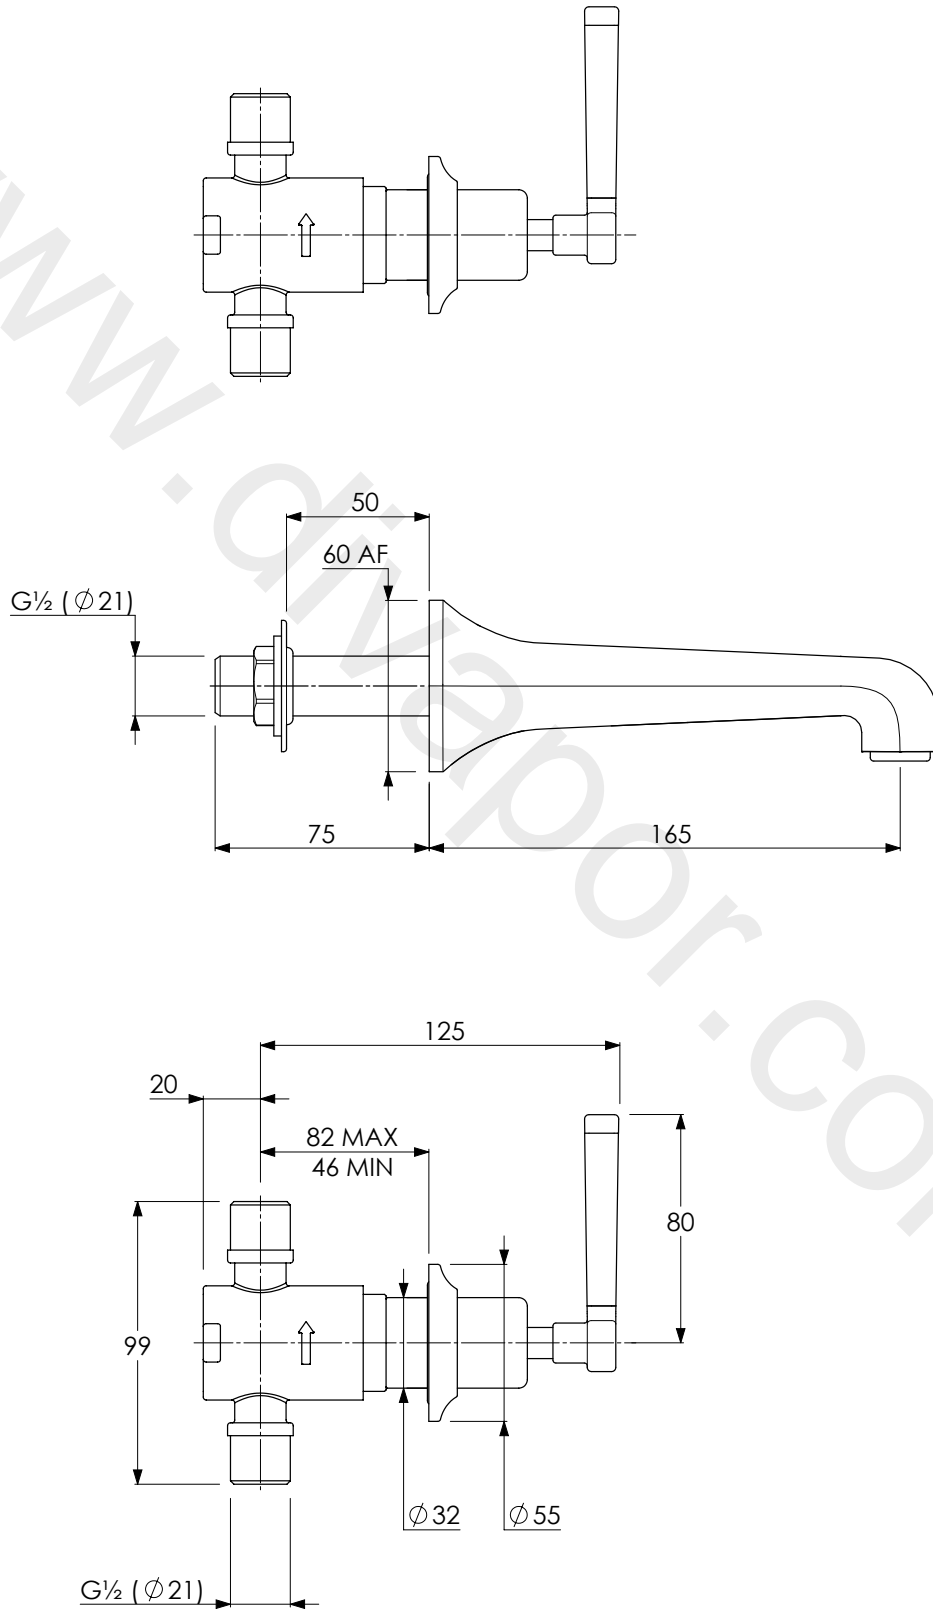

LEFROY BROOKS

IBROC HOUSE ESSEX ROAD
HODDESDON HERTS EN11 0QS UK
T: +44 (0)1992 708 316 F: +44 (0)1992 708 317

MB1200

MACKINTOSH WALL MOUNTED BASIN MIXER
WITH MACKINTOSH BLACK LEVERS

DIMENSIONAL DATA SHEET

DATE: 29/01/2019

REVISION: A

DIMENSIONS IN MILLIMETRES

WHILST EVERY EFFORT IS MADE TO ENSURE THE ACCURACY OF THESE DATA SHEETS THEY ARE SUBJECT TO CHANGE WITHOUT NOTICE AS PART OF THE COMPANY'S PRODUCT DEVELOPMENT PROCESS