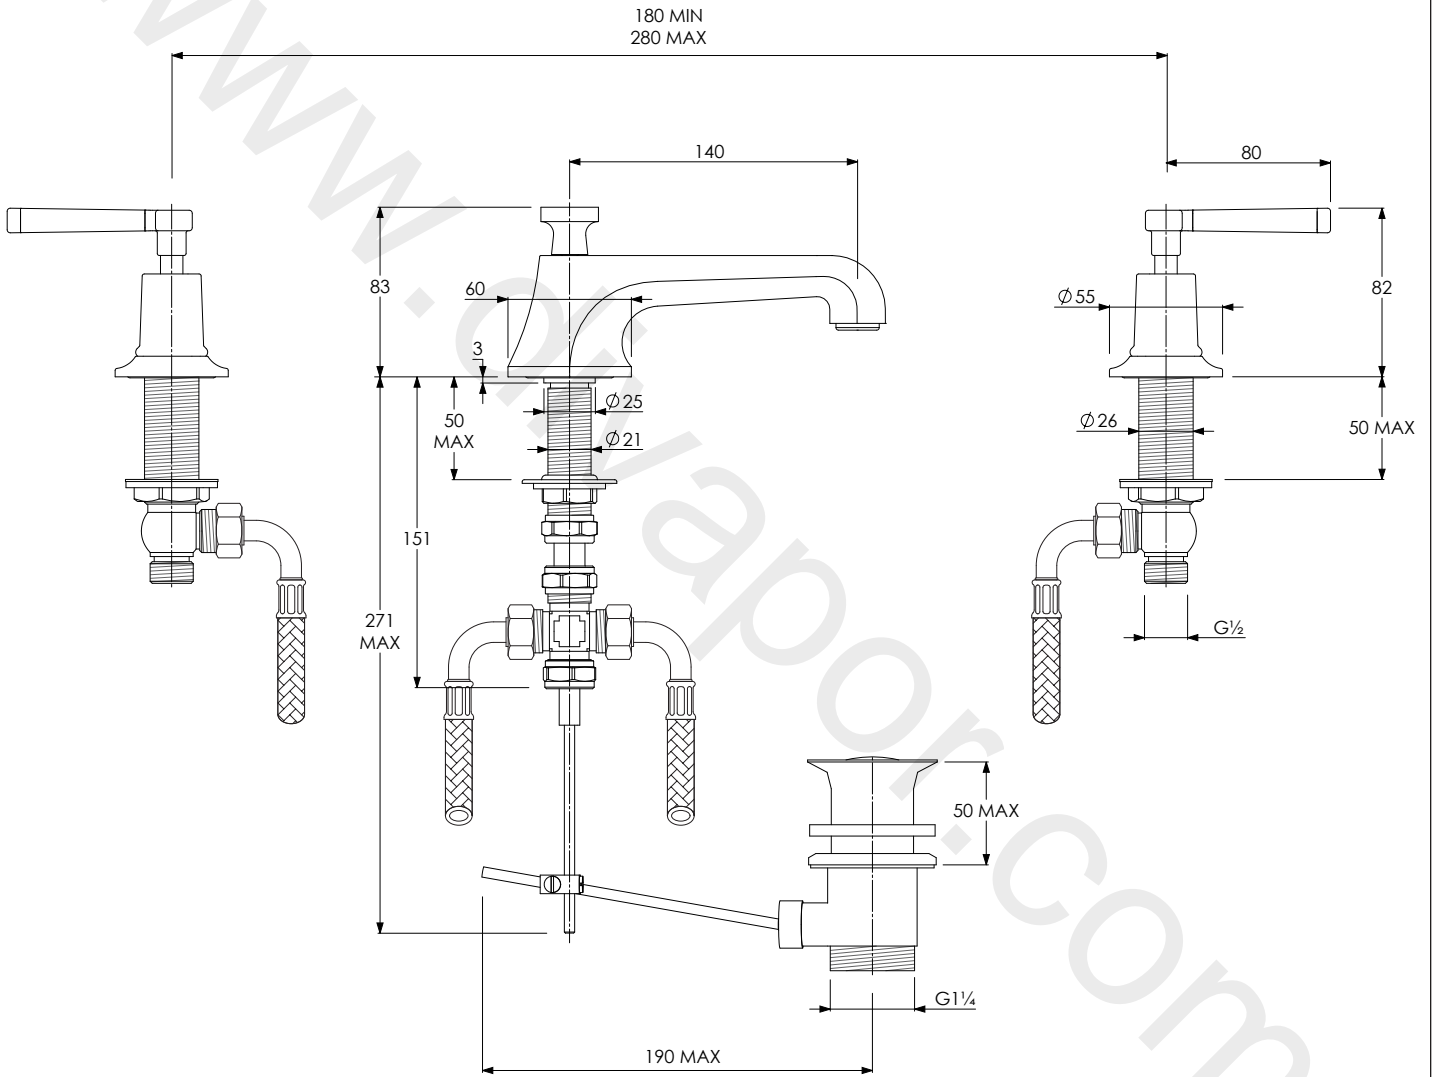

LEFROY BROOKS

IBROC HOUSE ESSEX ROAD
HODDESDON HERTS EN11 0QS UK
T: +44 (0)1992 708 316 F: +44 (0)1992 708 317

MB1228

MACKINTOSH BASIN MIXER WITH BLACK
LEVERS AND POP-UP WASTE

DIMENSIONAL DATA SHEET

DATE: 02/01/2019

REVISION: D

COPYRIGHT © LBIP LTD. ALL RIGHTS RESERVED

DIMENSIONS IN MILLIMETRES

WHILST EVERY EFFORT IS MADE TO ENSURE THE ACCURACY OF THESE DATA SHEETS THEY ARE SUBJECT TO CHANGE WITHOUT NOTICE AS PART OF THE COMPANY'S PRODUCT DEVELOPMENT PROCESS