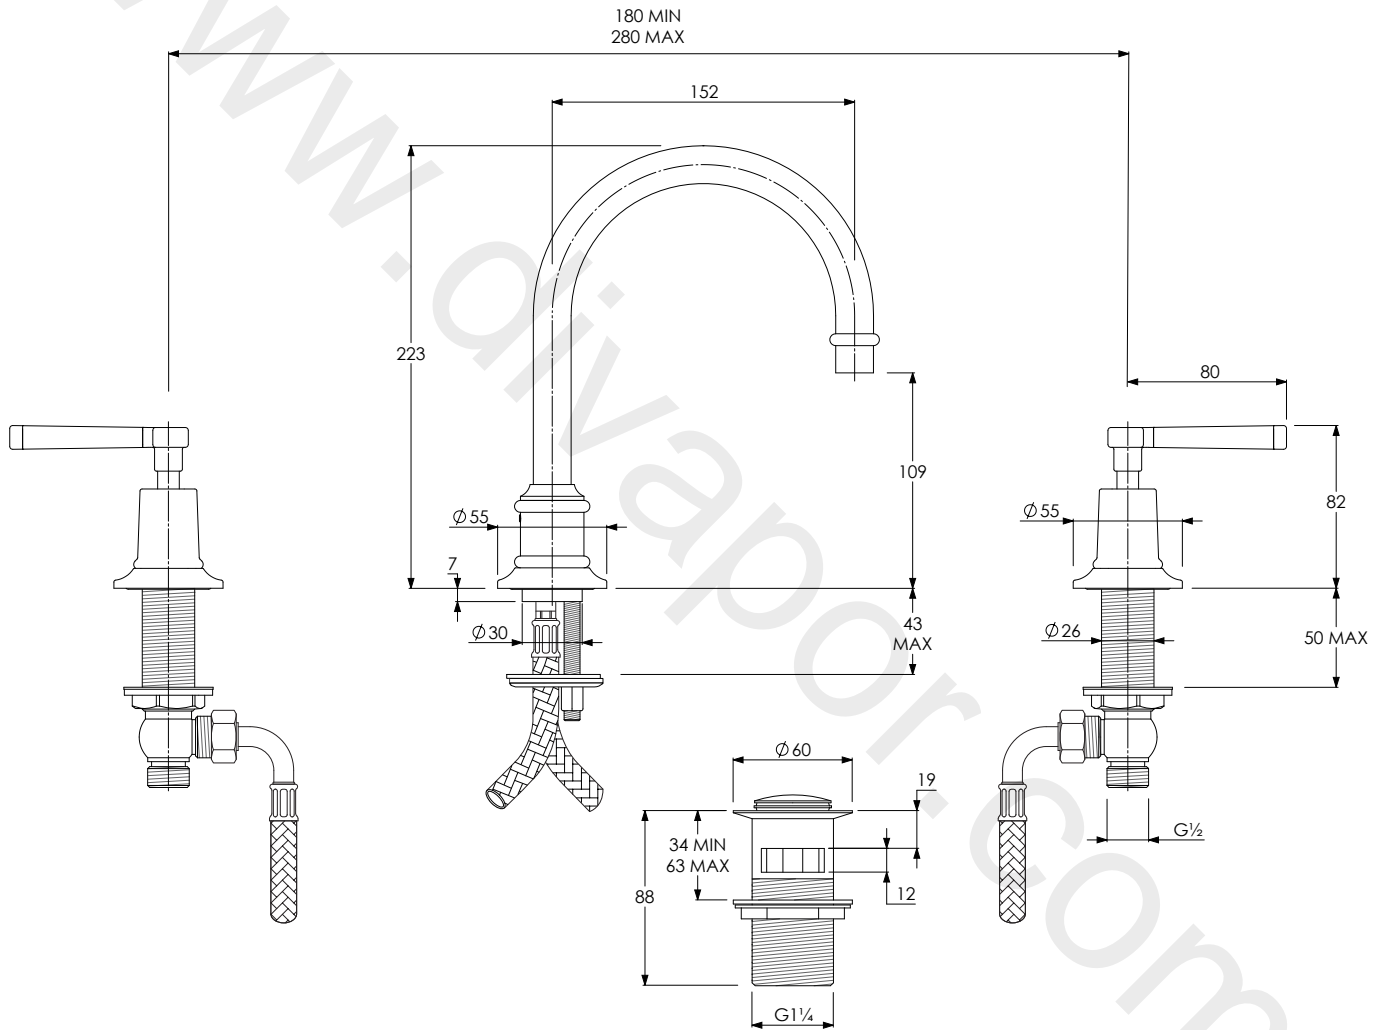

LEFROY BROOKS

IBROC HOUSE ESSEX ROAD
HODDESDON HERTS EN11 0QS UK
T: +44 (0)1992 708 316 F: +44 (0)1992 708 317

MB1230

MACKINTOSH BLACK 3 HOLE DECK MOUNTED BASIN
MIXER WITH SWIVEL SPOUT

DIMENSIONAL DATA SHEET

DATE: 28/09/2020

REVISION: A

COPYRIGHT © LBIP LTD. ALL RIGHTS RESERVED

DIMENSIONS IN MILLIMETRES

WHILST EVERY EFFORT IS MADE TO ENSURE THE ACCURACY OF THESE DATA SHEETS THEY ARE SUBJECT TO CHANGE WITHOUT NOTICE AS PART OF THE COMPANY'S PRODUCT DEVELOPMENT PROCESS