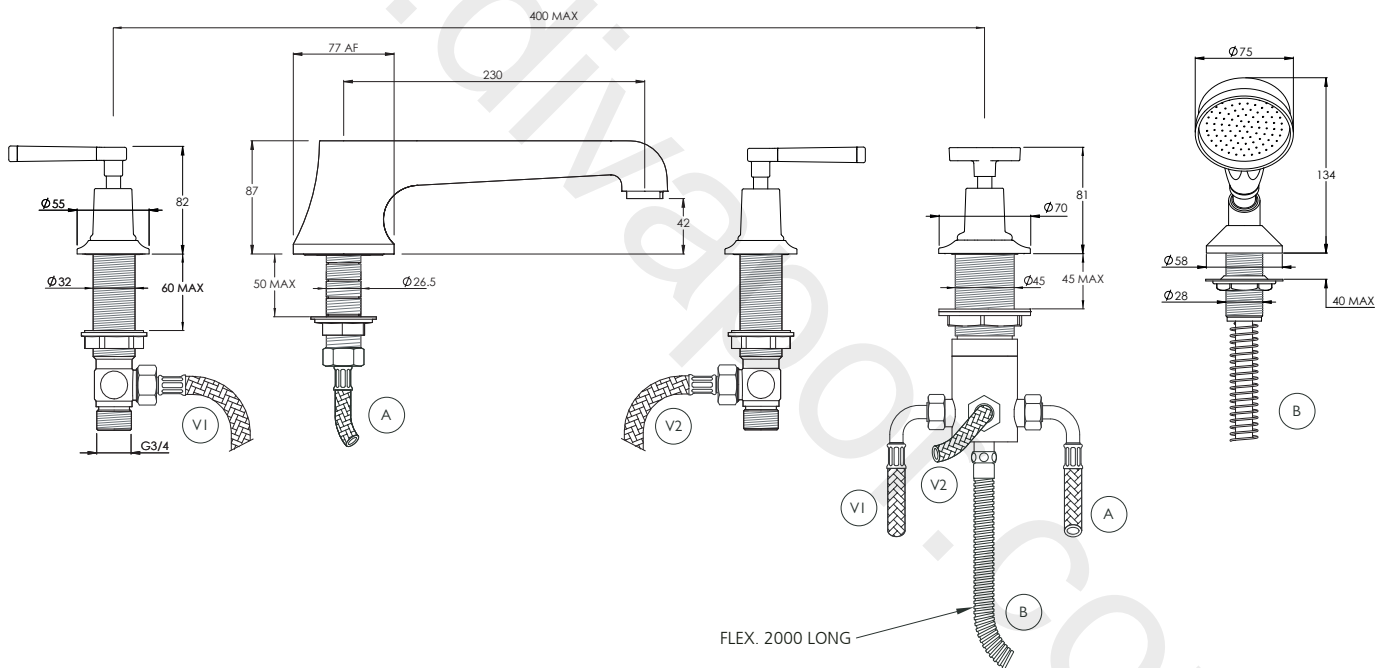

# MB1260

MACKINTOSH BLACK 5 HOLE DECK MOUNTED BATH  
SHOWER MIXER WITH DIVERTER & PULL-OUT HAND  
SHOWER

DIMENSIONAL DATA SHEET

DATE: 28/09/2020

REVISION: A

COPYRIGHT © LBIP LTD. ALL RIGHTS RESERVED

DIMENSIONS IN MILLIMETRES