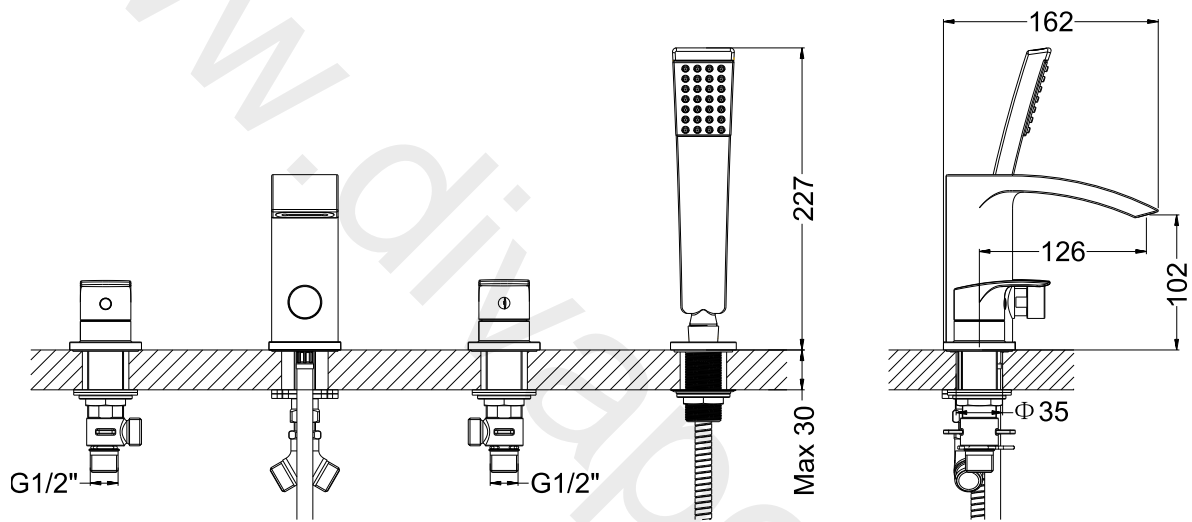

ADORA

MBFW440D - FLOW BATH 4 HOLE SET
With Kit Deck Mounted