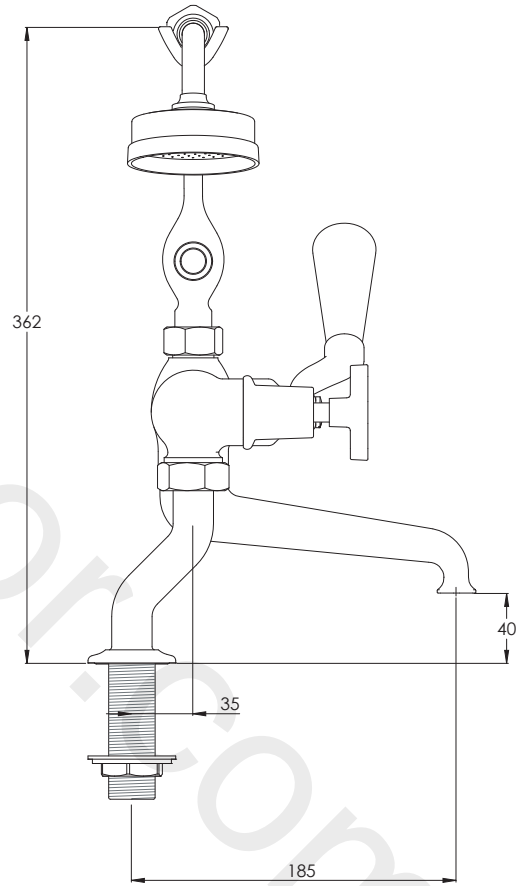

# MH1100

MACKINTOSH DECK MOUNTED BATH  
SHOWER MIXER

DIMENSIONAL DATA SHEET

DATE: 24/09/20

REVISION: C

DIMENSIONS IN MILLIMETRES

WHILST EVERY EFFORT IS MADE TO ENSURE THE ACCURACY OF THESE DATA SHEETS THEY ARE SUBJECT TO CHANGE WITHOUT NOTICE AS PART OF THE COMPANY'S PRODUCT DEVELOPMENT PROCESS