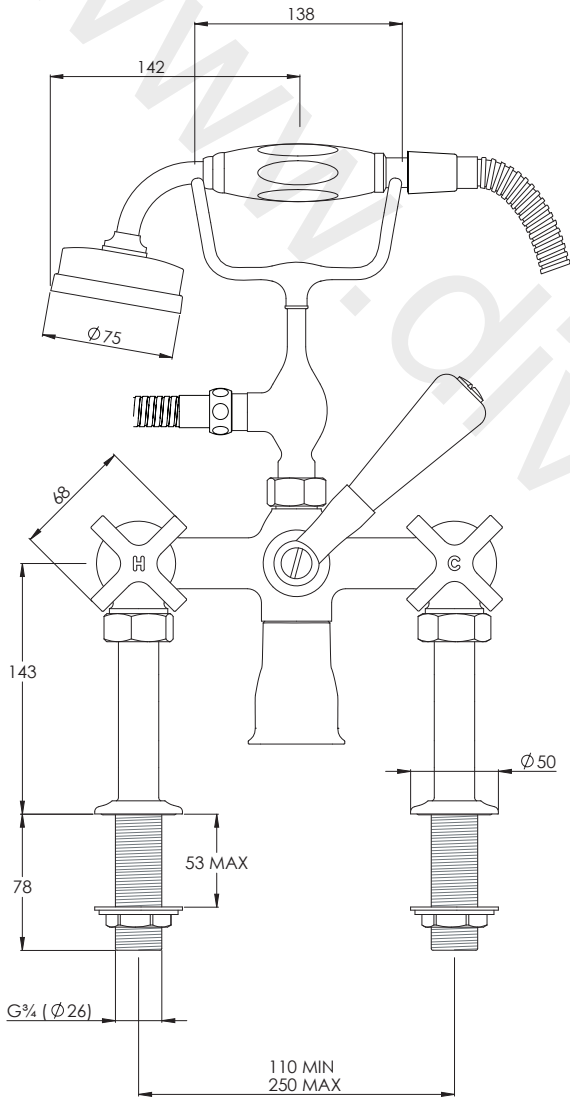

# MH1100

MACKINTOSH DECK MOUNTED BATH  
SHOWER MIXER

DIMENSIONAL DATA SHEET

DATE: 24/09/20

REVISION: C

DIMENSIONS IN MILLIMETRES

WHILST EVERY EFFORT IS MADE TO ENSURE THE ACCURACY OF THESE DATA SHEETS THEY ARE SUBJECT TO CHANGE WITHOUT NOTICE AS PART OF THE COMPANY'S PRODUCT DEVELOPMENT PROCESS