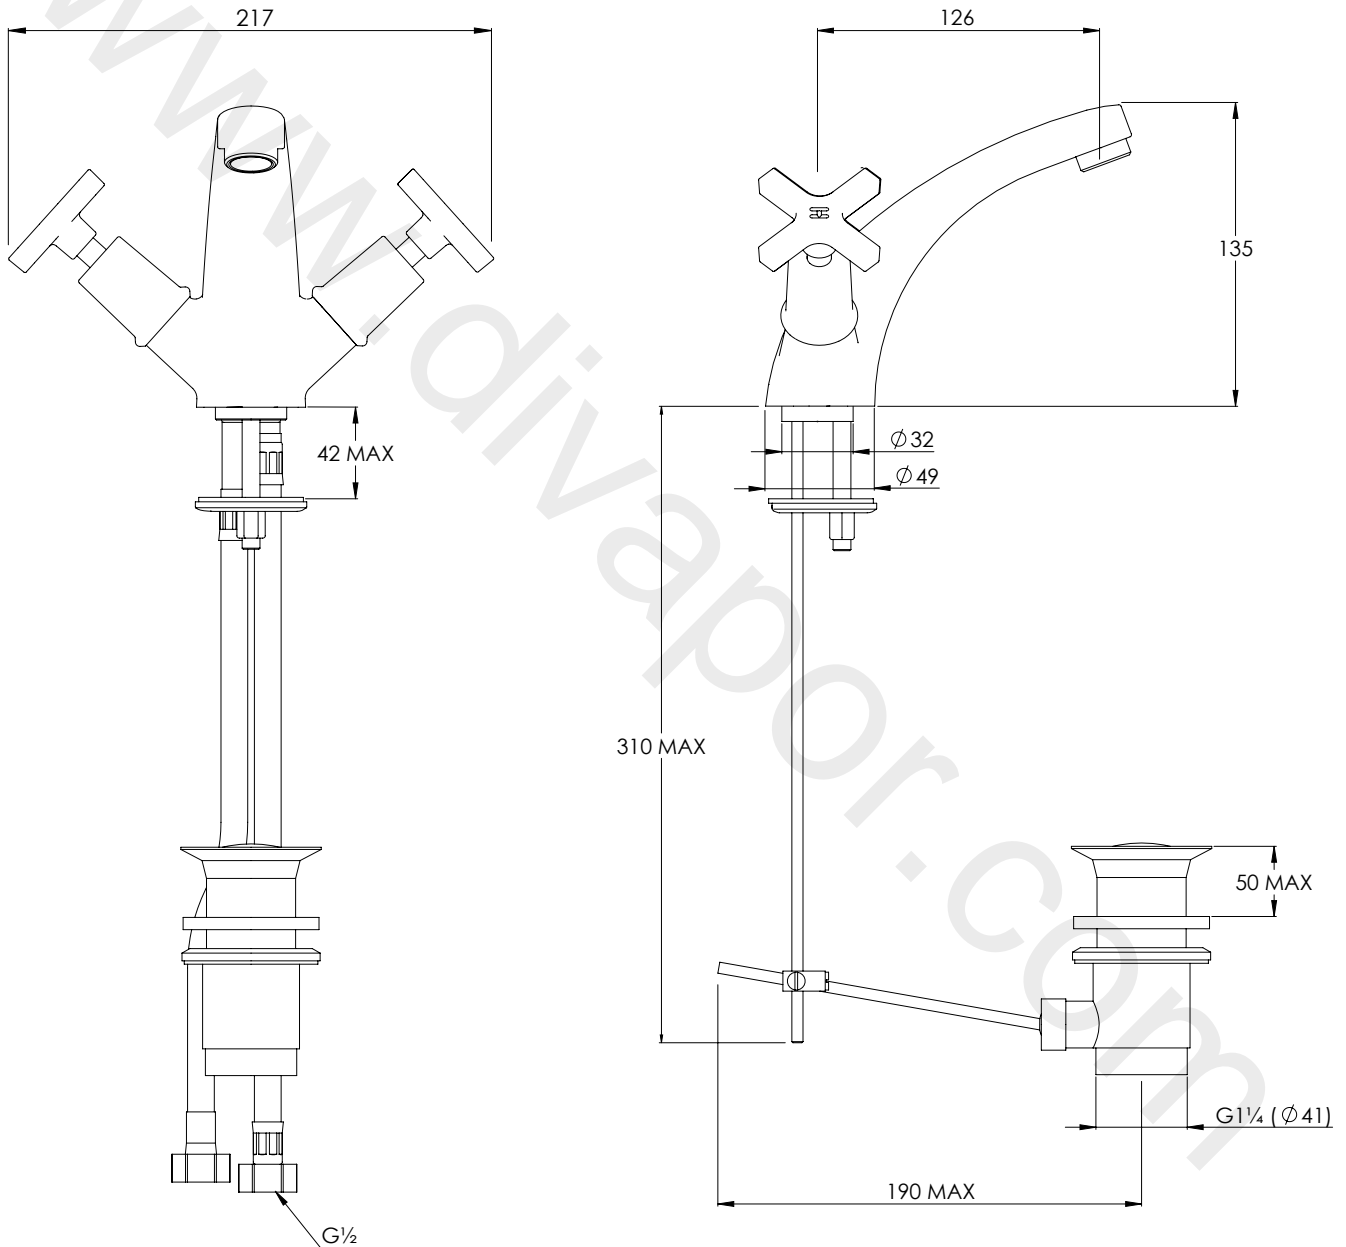

LEFROY BROOKS

IBROC HOUSE ESSEX ROAD
HODDESDON HERTS EN11 0QS UK
T: +44 (0)1992 708 316 F: +44 (0)1992 708 317

MH1185

MACKINTOSH MONO BASIN MIXER WITH POP-UP
WASTE

DIMENSIONAL DATA SHEET

DATE: 26/11/2021

REVISION: C

COPYRIGHT © LFB LTD. ALL RIGHTS RESERVED

DIMENSIONS IN MILLIMETRES

WHILST EVERY EFFORT IS MADE TO ENSURE THE ACCURACY OF THESE DATA SHEETS THEY ARE SUBJECT TO CHANGE WITHOUT NOTICE AS PART OF THE COMPANY'S PRODUCT DEVELOPMENT PROCESS