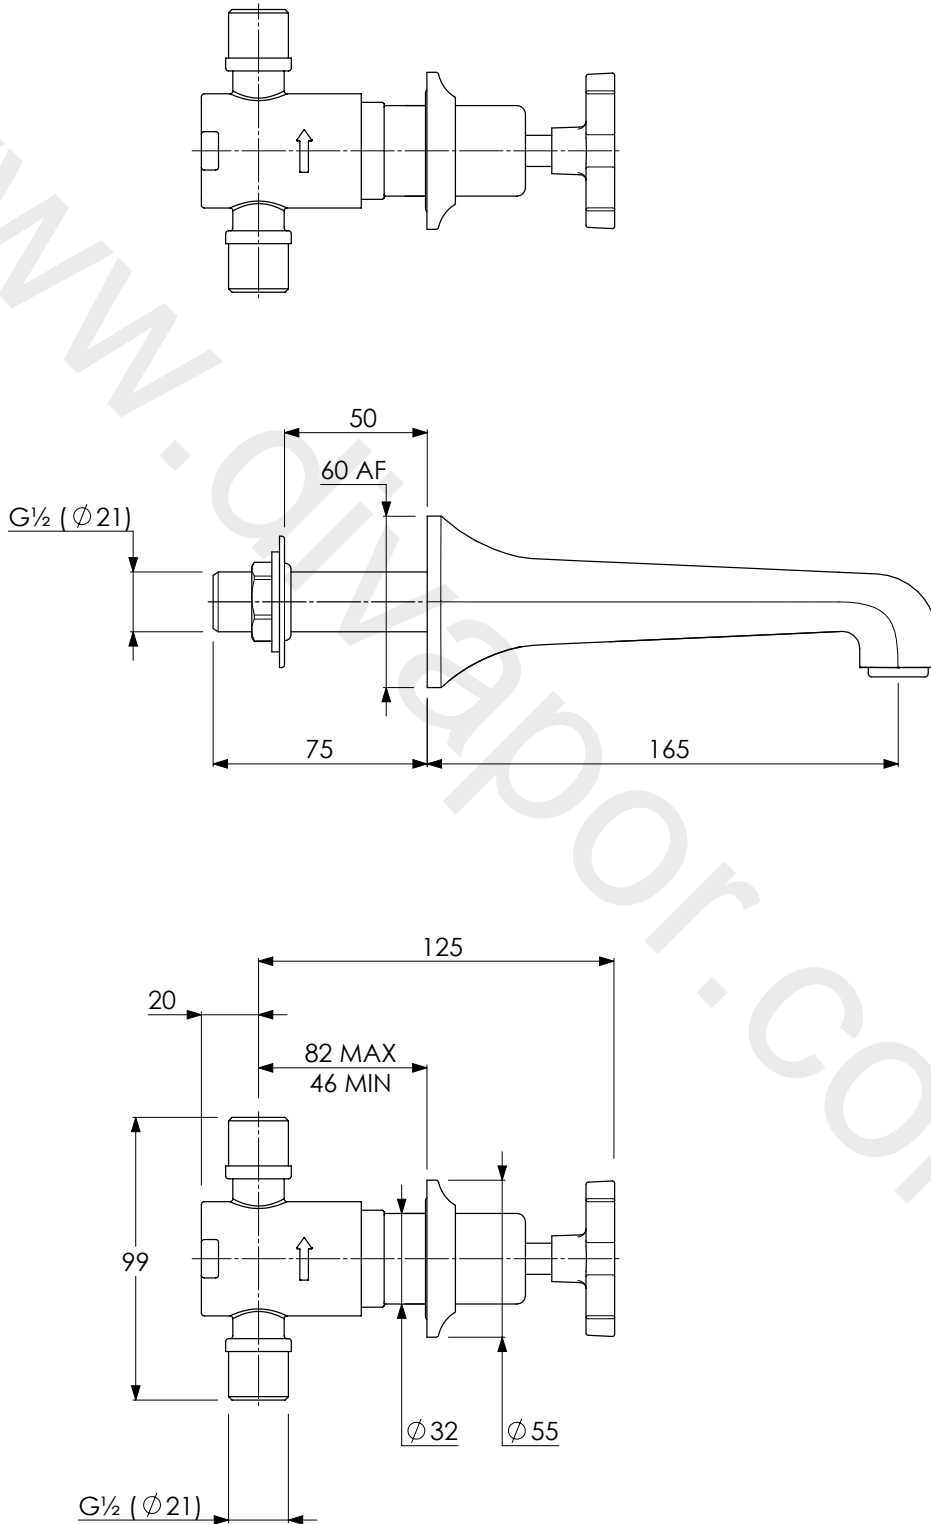

LEFROY BROOKS

IBROC HOUSE ESSEX ROAD
HODDESDON HERTS EN11 0QS UK
T: +44 (0)1992 708 316 F: +44 (0)1992 708 317

MH1200

MACKINTOSH WALL MOUNTED BASIN MIXER

DIMENSIONAL DATA SHEET

DATE: 29/01/2019

REVISION: B

DIMENSIONS IN MILLIMETRES