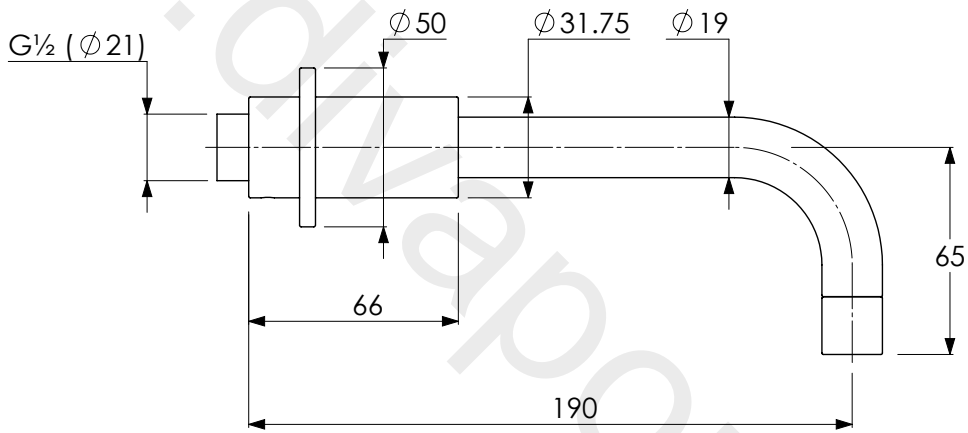

LEFROY BROOKS

IBROC HOUSE ESSEX ROAD
HODDESDON HERTS EN11 0QS UK
T: +44 (0)1992 708 316 F: +44 (0)1992 708 317

MH1210

MACKINTOSH 3 HOLE WALL MOUNTED BASIN
MIXER WITH ZU SPOUT

DIMENSIONAL DATA SHEET

DATE: 13/01/2021

REVISION: A

DIMENSIONS IN MILLIMETRES

COPYRIGHT © LBIP LTD. ALL RIGHTS RESERVED