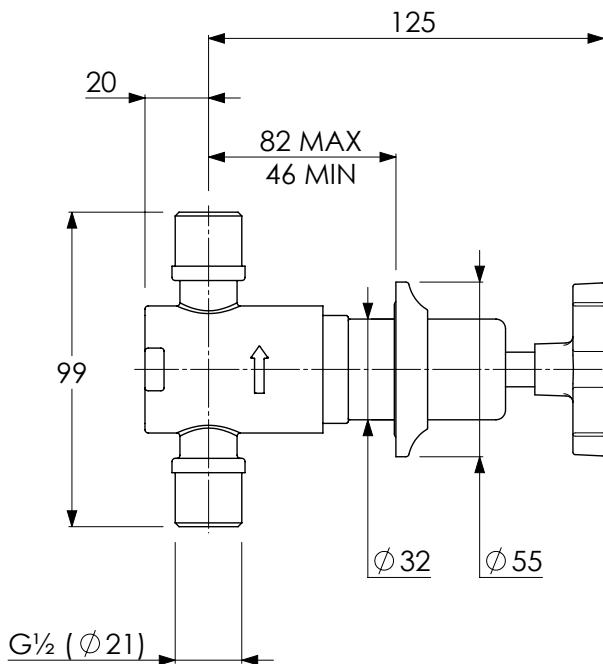

LEFROY BROOKS

IBROC HOUSE ESSEX ROAD
HODDESDON HERTS EN11 0QS UK
T: +44 (0)1992 708 316 F: +44 (0)1992 708 317

MH1210

MACKINTOSH 3 HOLE WALL MOUNTED BASIN
MIXER WITH ZU SPOUT

DIMENSIONAL DATA SHEET

DATE: 13/01/2021

REVISION: A

DIMENSIONS IN MILLIMETRES

COPYRIGHT © LBIP LTD. ALL RIGHTS RESERVED