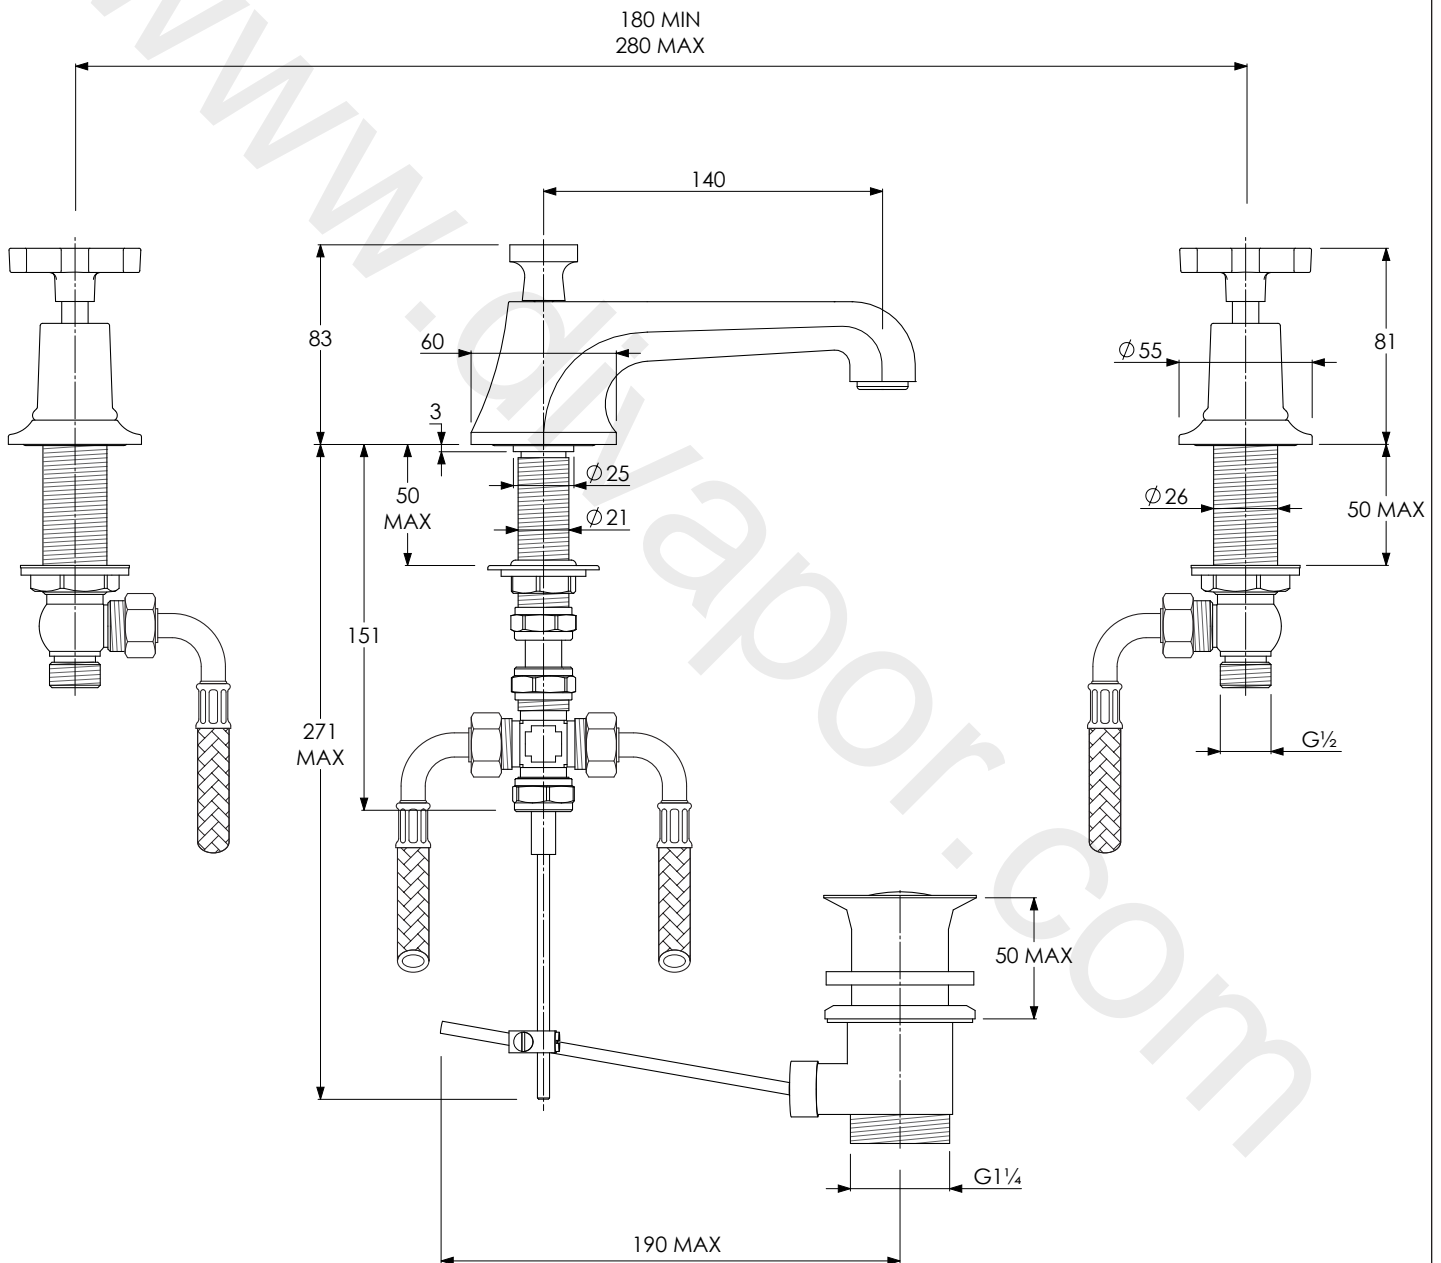

# MH1228

MACKINTOSH BASIN MIXER WITH POP-UP  
WASTE

DIMENSIONAL DATA SHEET

DATE: 02/01/2019

REVISION: C

COPYRIGHT © LBIP LTD. ALL RIGHTS RESERVED

DIMENSIONS IN MILLIMETRES

WHILST EVERY EFFORT IS MADE TO ENSURE THE ACCURACY OF THESE DATA SHEETS THEY ARE SUBJECT TO CHANGE WITHOUT NOTICE AS PART OF THE COMPANY'S PRODUCT DEVELOPMENT PROCESS