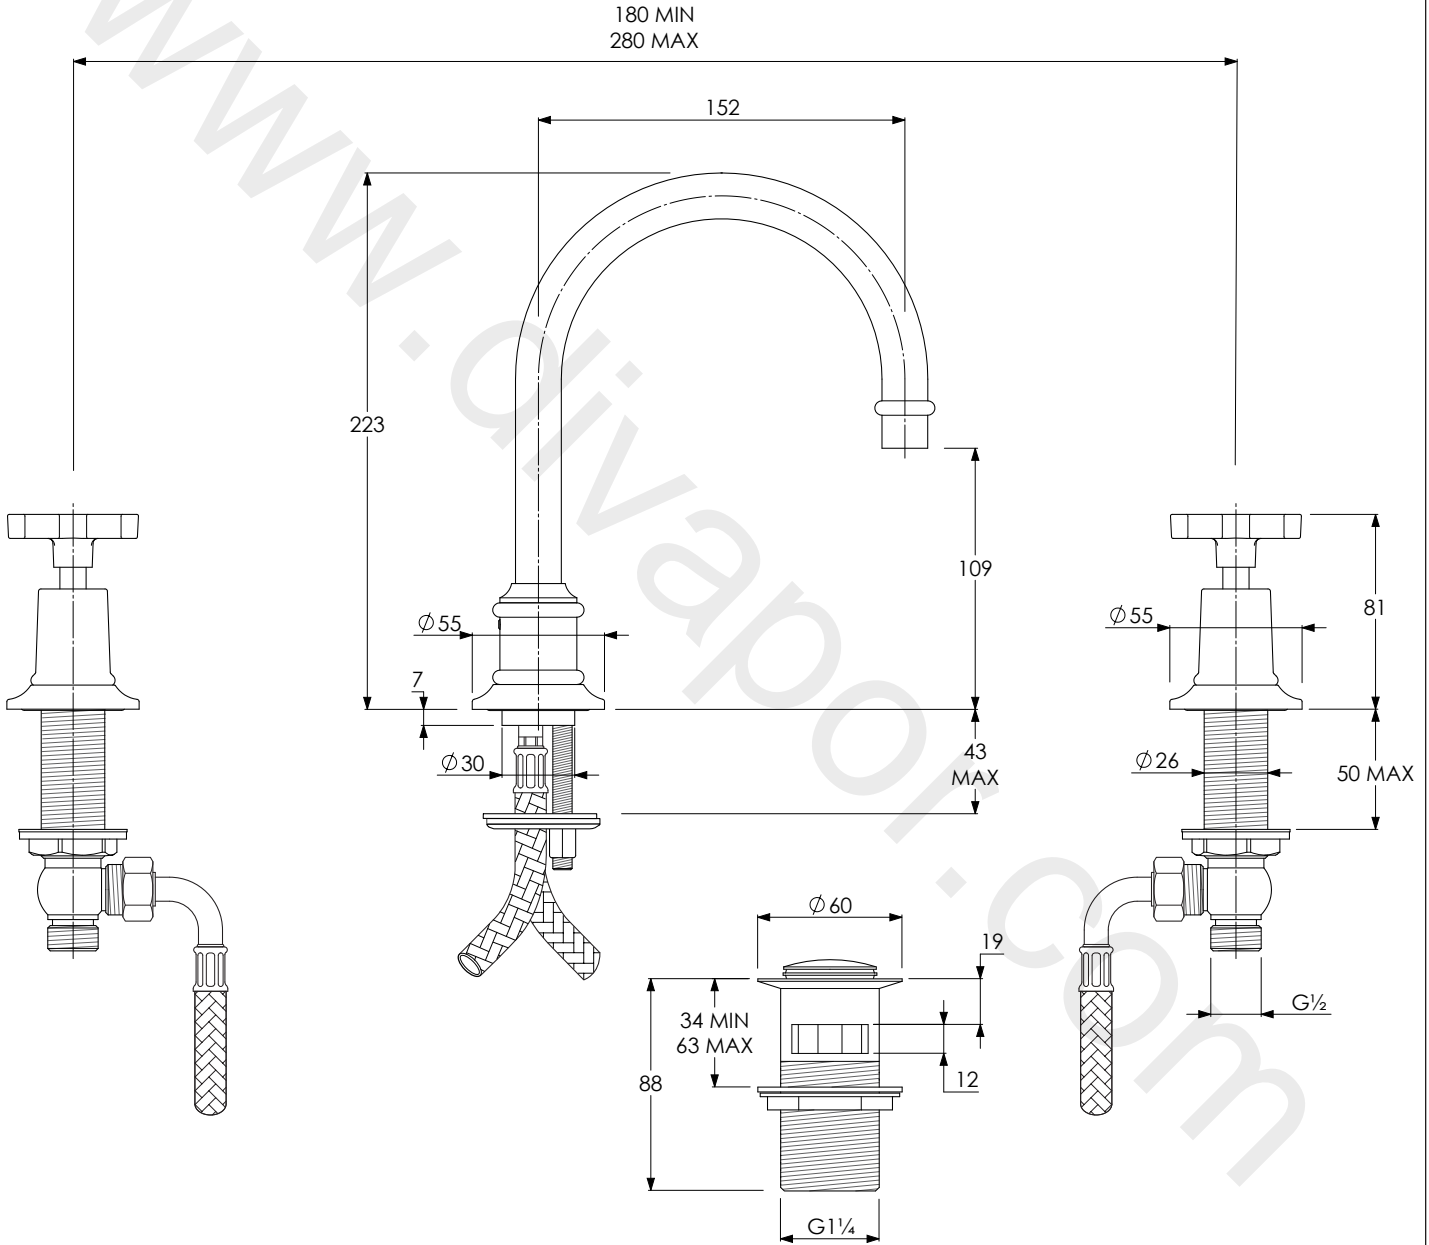

LEFROY BROOKS

IBROC HOUSE ESSEX ROAD
HODDESDON HERTS EN11 0QS UK
T: +44 (0)1992 708 316 F: +44 (0)1992 708 317

MH1230

MACKINTOSH TUBULAR BASIN MIXER WITH
CLICK-UP WASTE

DIMENSIONAL DATA SHEET

DATE: 02/01/2019

REVISION: C

COPYRIGHT © LBIP LTD. ALL RIGHTS RESERVED

DIMENSIONS IN MILLIMETRES

WHILST EVERY EFFORT IS MADE TO ENSURE THE ACCURACY OF THESE DATA SHEETS THEY ARE SUBJECT TO CHANGE WITHOUT NOTICE AS PART OF THE COMPANY'S PRODUCT DEVELOPMENT PROCESS