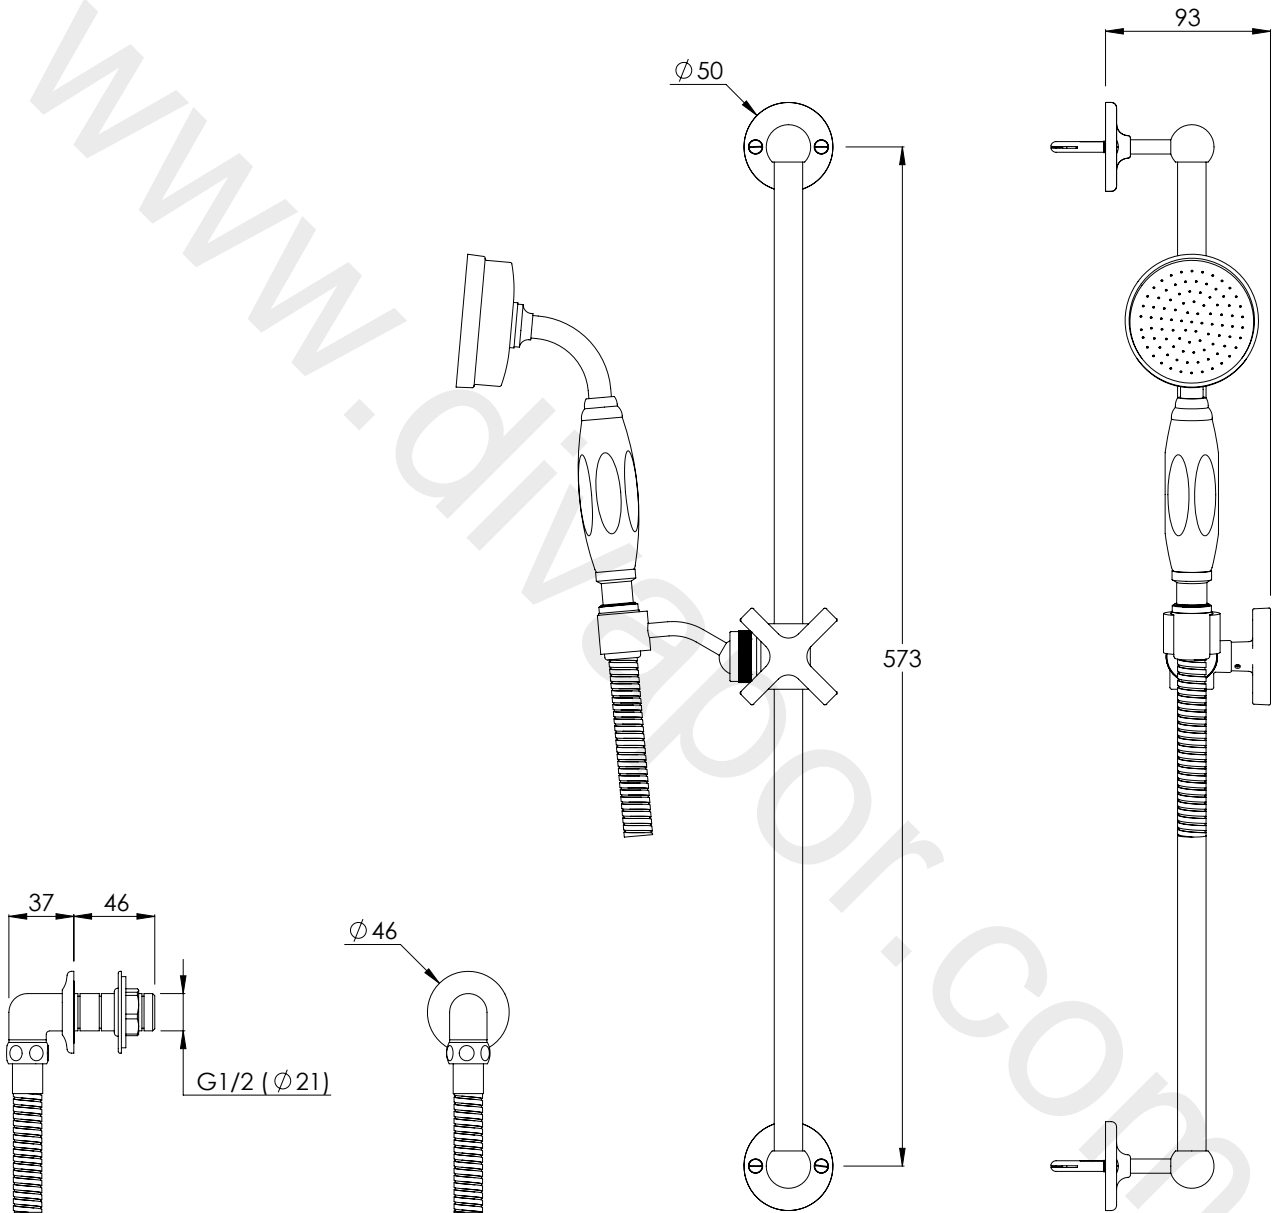

# MK1727

MACKINTOSH WALL OUTLET, SLIDING RAIL,  
HANDSPRAY AND SHOWER KIT

DIMENSIONAL DATA SHEET

DATE: 22/05/2019

REVISION: A

COPYRIGHT © LBIP LTD. ALL RIGHTS RESERVED

DIMENSIONS IN MILLIMETRES

WHILST EVERY EFFORT IS MADE TO ENSURE THE ACCURACY OF THESE DATA SHEETS THEY ARE SUBJECT TO CHANGE WITHOUT NOTICE AS PART OF THE COMPANY'S PRODUCT DEVELOPMENT PROCESS