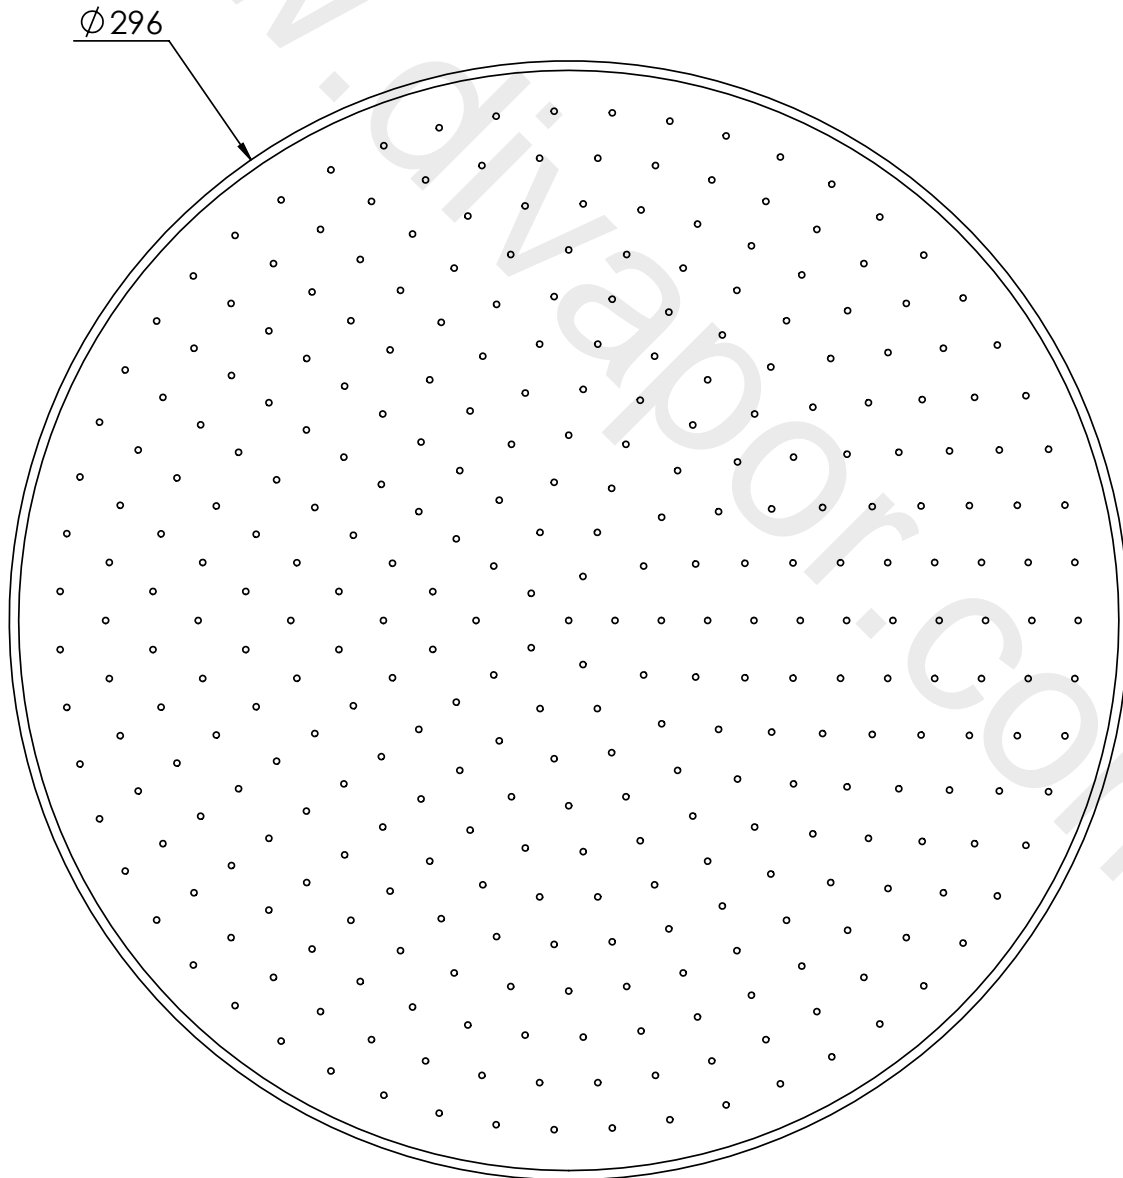

# MK1730

MACKINTOSH 12" SHOWER ROSE

DIMENSIONAL DATA SHEET

DATE: 07/09/20

REVISION: B

COPYRIGHT © LBIP LTD. ALL RIGHTS RESERVED

DIMENSIONS IN MILLIMETRES

WHILST EVERY EFFORT IS MADE TO ENSURE THE ACCURACY OF THESE DATA SHEETS THEY ARE SUBJECT TO CHANGE WITHOUT NOTICE AS PART OF THE COMPANY'S PRODUCT DEVELOPMENT PROCESS