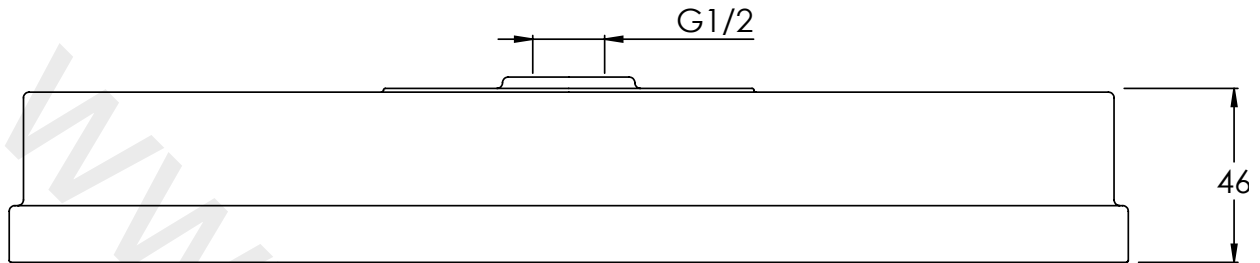

# MK1730

MACKINTOSH 12" SHOWER ROSE

DIMENSIONAL DATA SHEET

DATE: 07/09/20

REVISION: B

COPYRIGHT © LBIP LTD. ALL RIGHTS RESERVED

DIMENSIONS IN MILLIMETRES

WHILST EVERY EFFORT IS MADE TO ENSURE THE ACCURACY OF THESE DATA SHEETS THEY ARE SUBJECT TO CHANGE WITHOUT NOTICE AS PART OF THE COMPANY'S PRODUCT DEVELOPMENT PROCESS