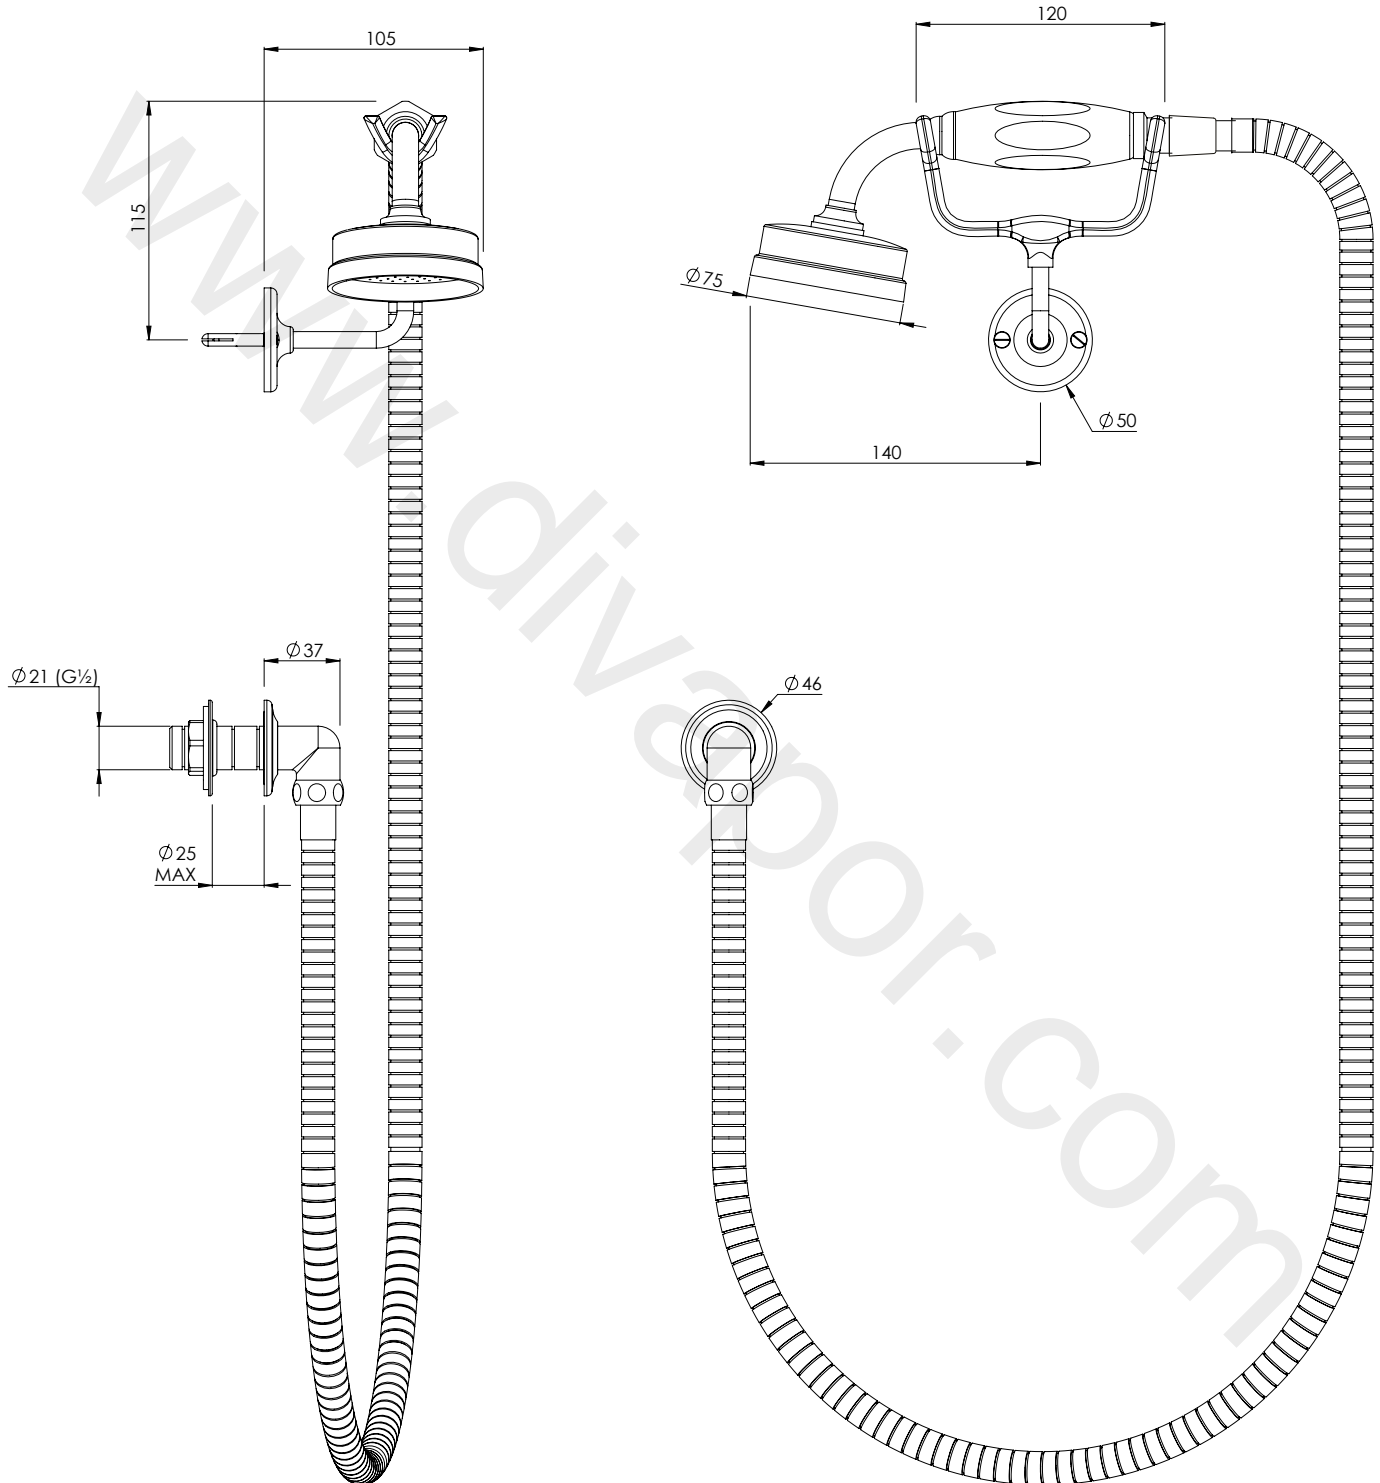

LEFROY BROOKS

IBROC HOUSE ESSEX ROAD
HODDESDON HERTS EN11 0QS UK
T: +44 (0)1992 708 316 F: +44 (0)1992 708 317

MK1760

MACKINTOSH HANDSET, CRADLE, WALL OULET &
WIDE BORE HOSE

DIMENSIONAL DATA SHEET

DATE: 15/06/18

REVISION: A

COPYRIGHT © LBIP LTD. ALL RIGHTS RESERVED

DIMENSIONS IN MILLIMETRES

WHILST EVERY EFFORT IS MADE TO ENSURE THE ACCURACY OF THESE DATA SHEETS THEY ARE SUBJECT TO CHANGE WITHOUT NOTICE AS PART OF THE COMPANY'S PRODUCT DEVELOPMENT PROCESS