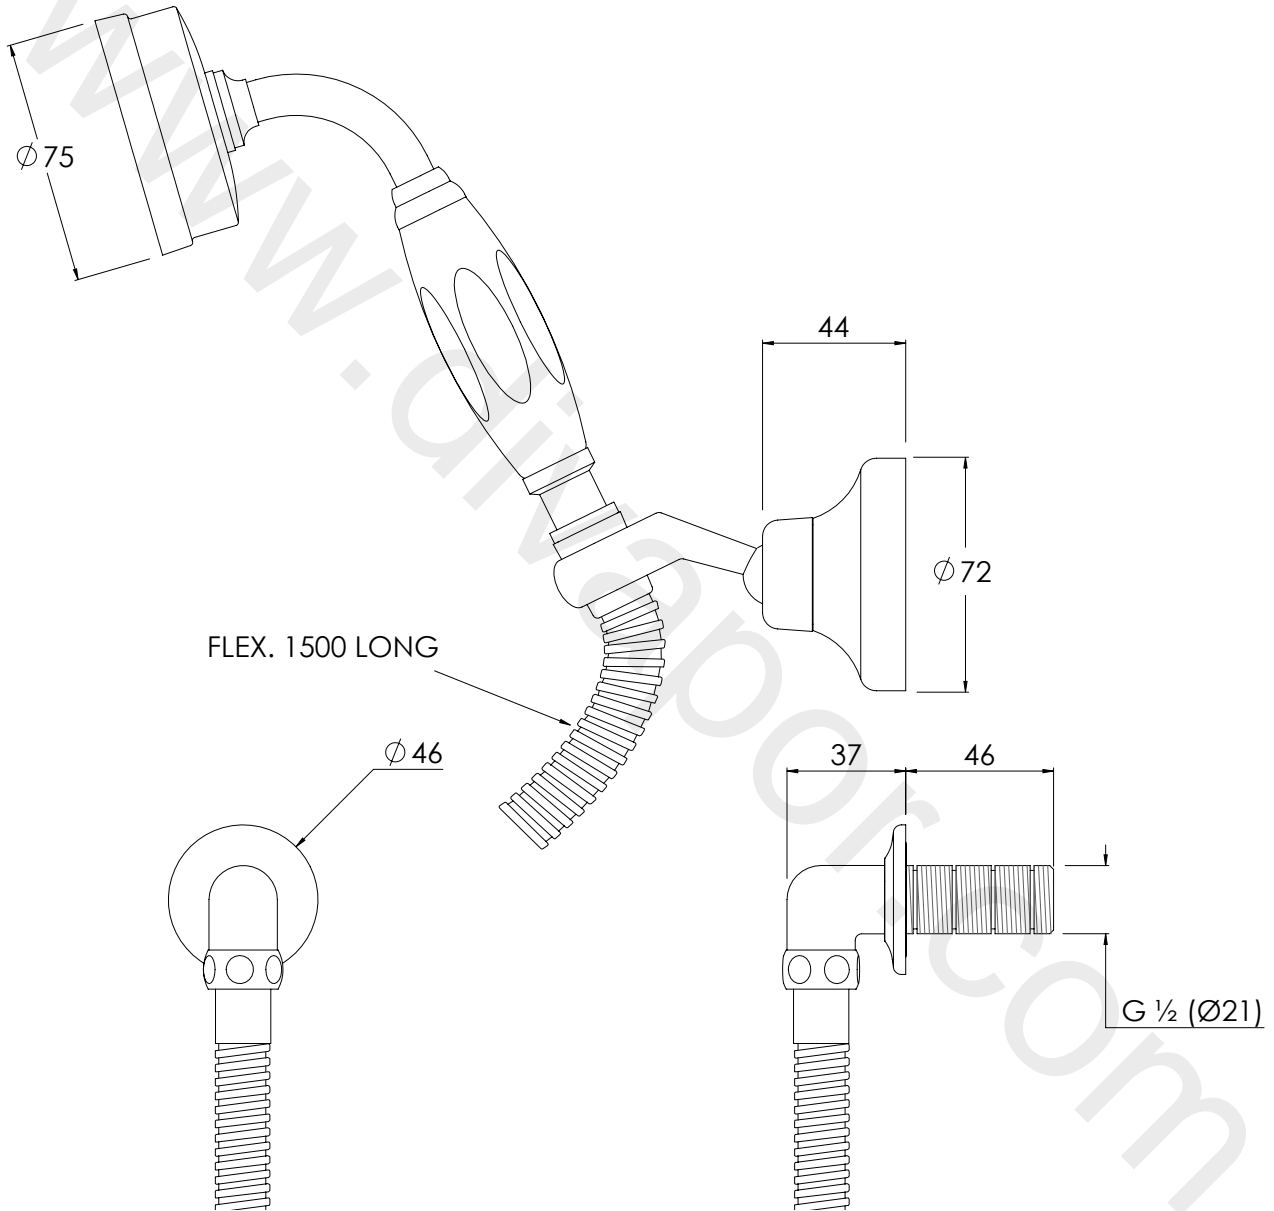

LEFROY BROOKS

IBROC HOUSE ESSEX ROAD
HODDESDON HERTS EN11 0QS UK
T: +44 (0)1992 708 316 F: +44 (0)1992 708 317

MK1761

MACKINTOSH HANDSHOWER ON WALL BRACKET

DIMENSIONAL DATA SHEET

DATE: 11/01/2021

REVISION: A

COPYRIGHT © LBIP LTD. ALL RIGHTS RESERVED

DIMENSIONS IN MILLIMETRES

WHILST EVERY EFFORT IS MADE TO ENSURE THE ACCURACY OF THESE DATA SHEETS THEY ARE SUBJECT TO CHANGE WITHOUT NOTICE AS PART OF THE COMPANY'S PRODUCT DEVELOPMENT PROCESS