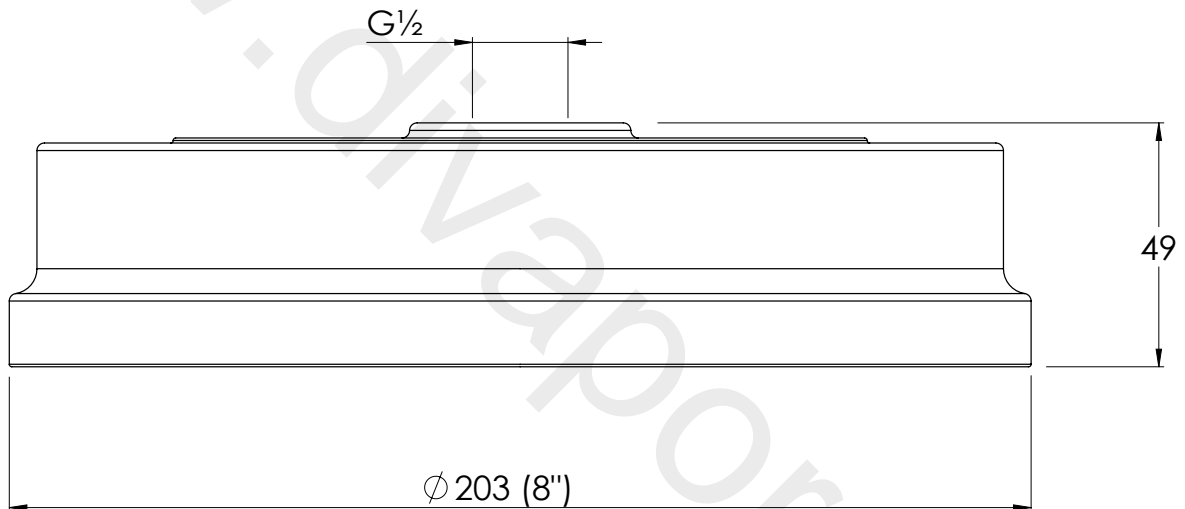

# MK2107

MACKINTOSH 8" APRON SHOWER ROSE

DIMENSIONAL DATA SHEET

DATE: 23/05/2019

REVISION: B

COPYRIGHT © LBIP LTD. ALL RIGHTS RESERVED

DIMENSIONS IN MILLIMETRES

WHILST EVERY EFFORT IS MADE TO ENSURE THE ACCURACY OF THESE DATA SHEETS THEY ARE SUBJECT TO CHANGE WITHOUT NOTICE AS PART OF THE COMPANY'S PRODUCT DEVELOPMENT PROCESS