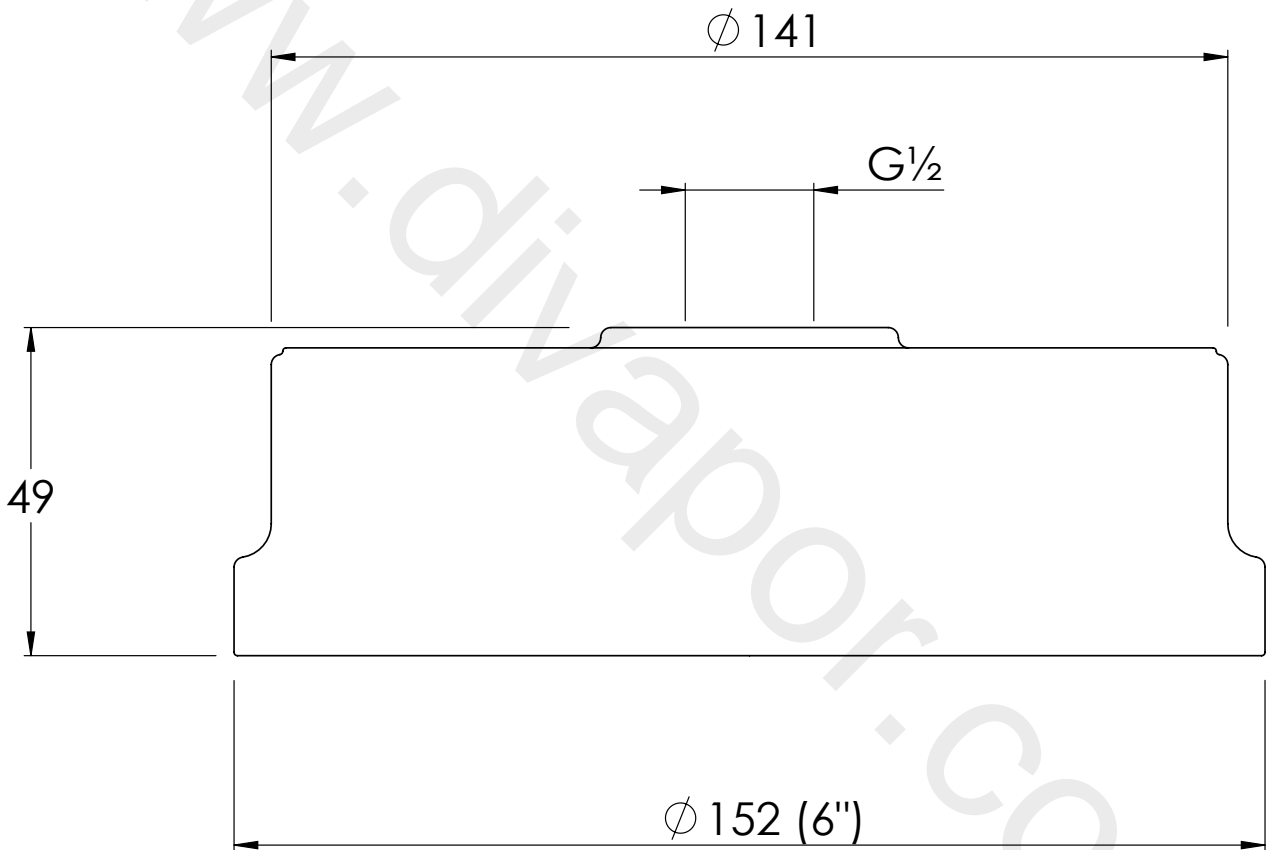

# MK2108

MACKINTOSH 6" APRON SHOWER ROSE

DIMENSIONAL DATA SHEET

DATE: 04/06/2019

REVISION: B

COPYRIGHT © LBIP LTD. ALL RIGHTS RESERVED

DIMENSIONS IN MILLIMETRES

WHILST EVERY EFFORT IS MADE TO ENSURE THE ACCURACY OF THESE DATA SHEETS THEY ARE SUBJECT TO CHANGE WITHOUT NOTICE AS PART OF THE COMPANY'S PRODUCT DEVELOPMENT PROCESS