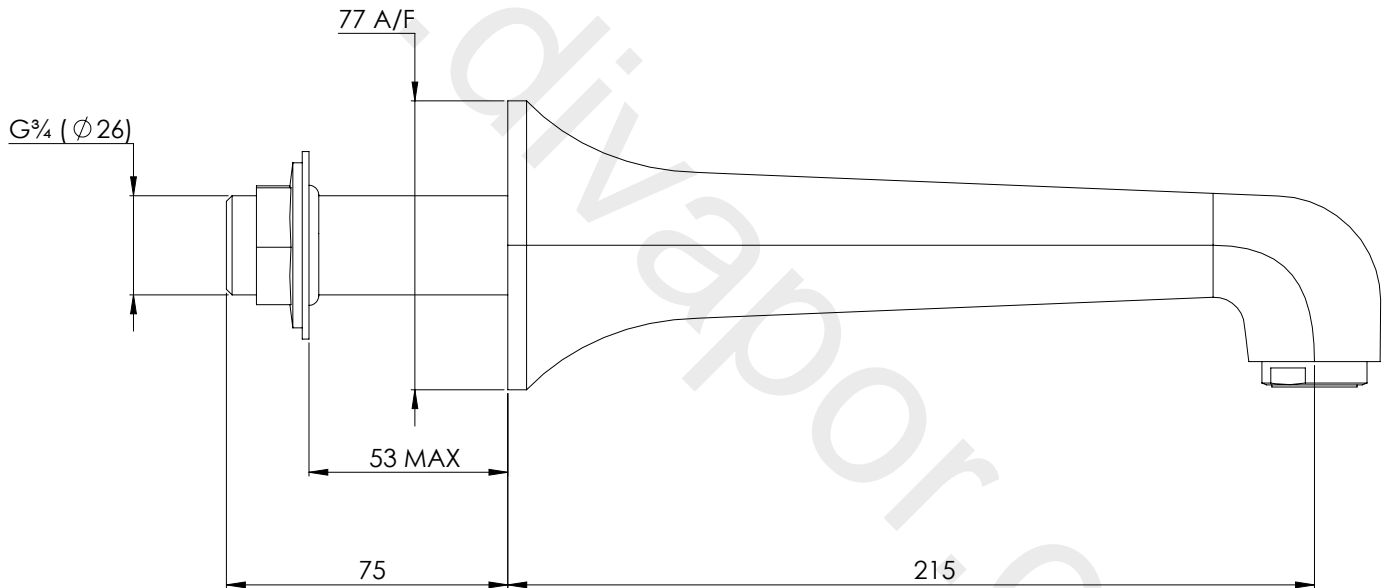

# MK2210

MACKINTOSH BATH WALL SPOUT

DIMENSIONAL DATA SHEET

DATE: 08/05/2019

REVISION: B

COPYRIGHT © LBIP LTD. ALL RIGHTS RESERVED

DIMENSIONS IN MILLIMETRES

WHILST EVERY EFFORT IS MADE TO ENSURE THE ACCURACY OF THESE DATA SHEETS THEY ARE SUBJECT TO CHANGE WITHOUT NOTICE AS PART OF THE COMPANY'S PRODUCT DEVELOPMENT PROCESS