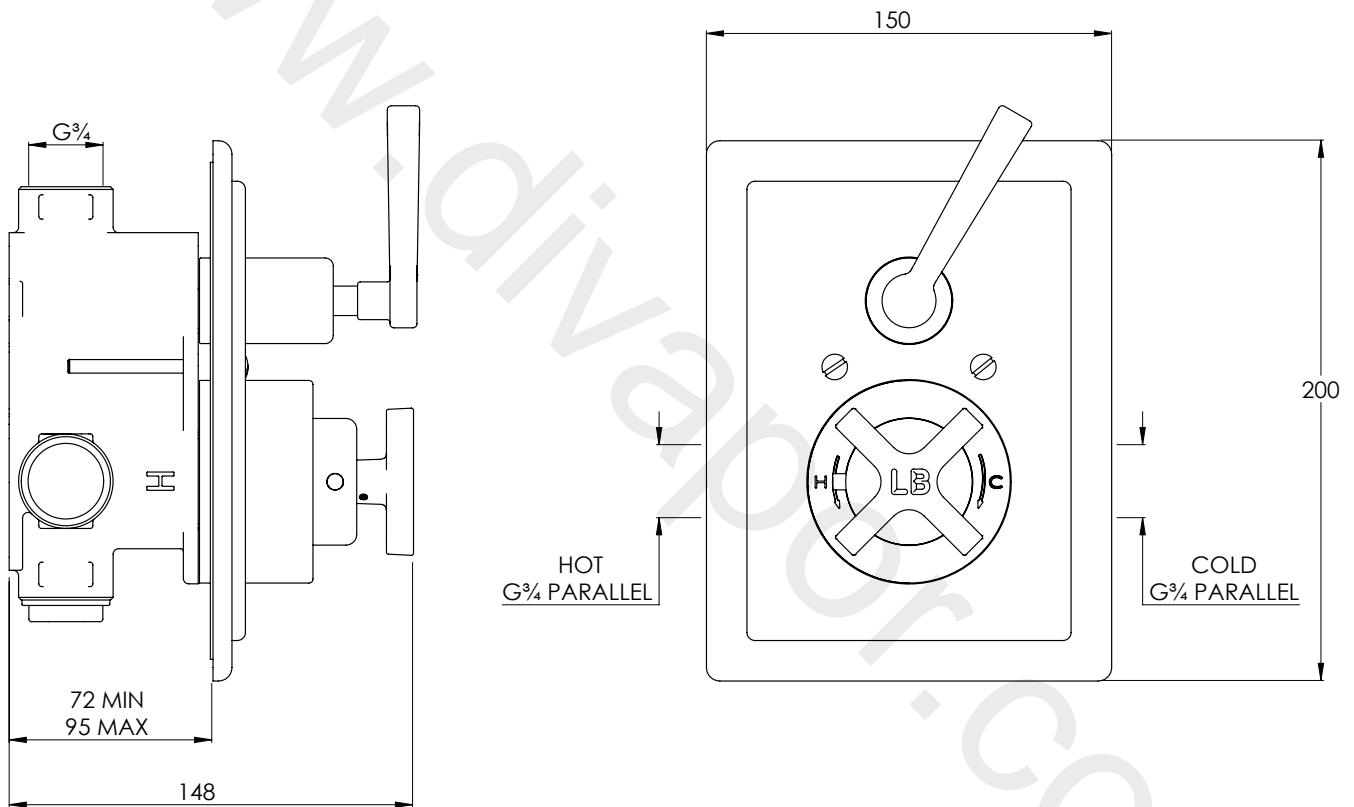

# MK8706

MACKINTOSH CONCEALED THERMOSTATIC  
SHOWER VALVE

DIMENSIONAL DATA SHEET

DATE: 23/01/2020

REVISION: D

COPYRIGHT © LBIP LTD. ALL RIGHTS RESERVED

DIMENSIONS IN MILLIMETRES

WHILST EVERY EFFORT IS MADE TO ENSURE THE ACCURACY OF THESE DATA SHEETS THEY ARE SUBJECT TO CHANGE WITHOUT NOTICE AS PART OF THE COMPANY'S PRODUCT DEVELOPMENT PROCESS