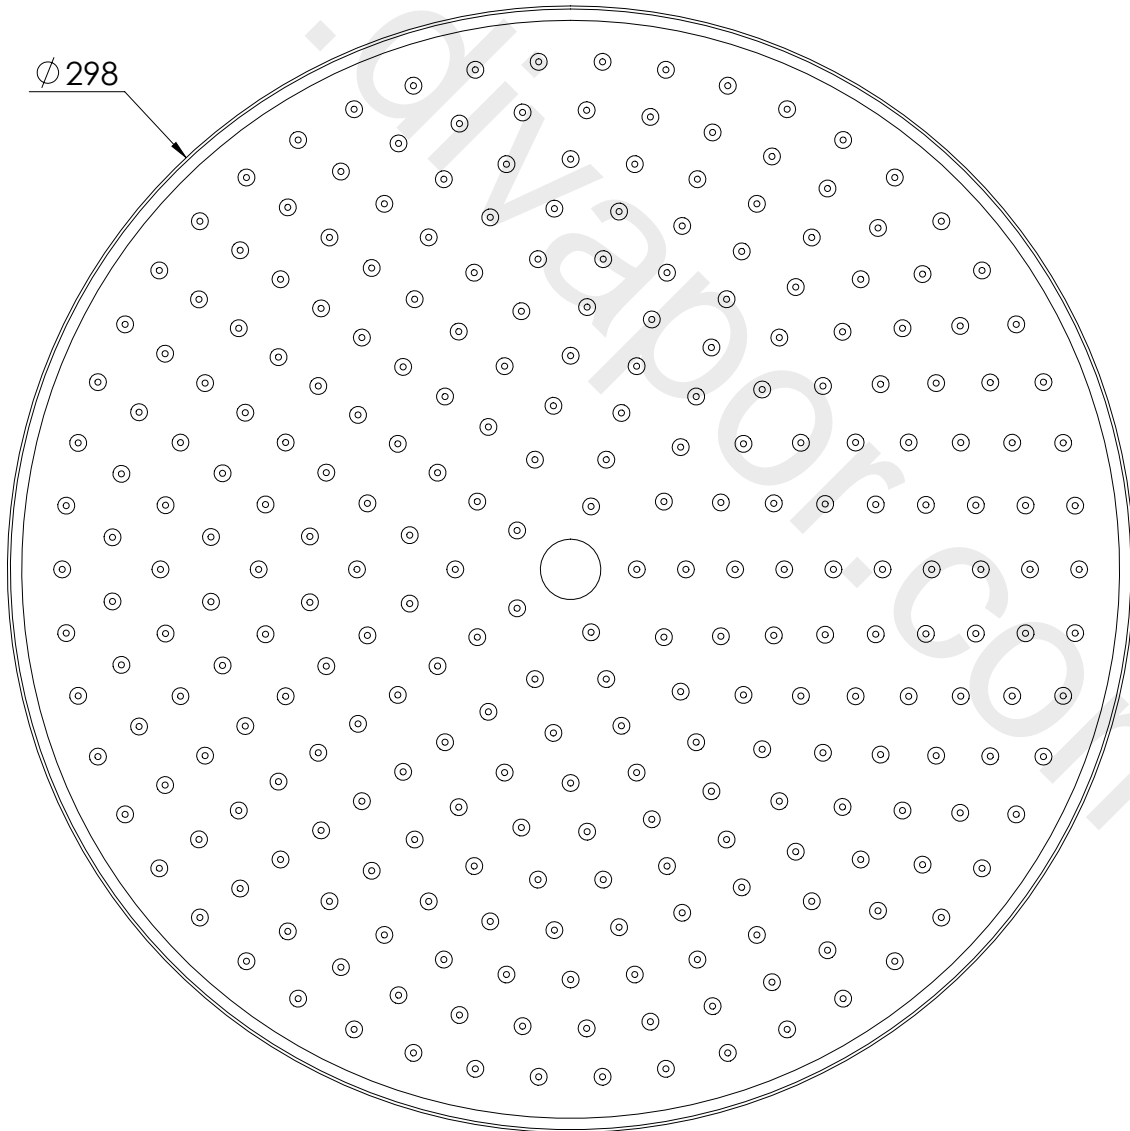

LEFROY BROOKS

IBROC HOUSE ESSEX ROAD
HODDESDON HERTS EN11 0QS UK
T: +44 (0)1992 708 316 F: +44 (0)1992 708 317

MKN1730

EASY CLEAN MACKINTOSH 12" SHOWER ROSE

DIMENSIONAL DATA SHEET

DATE: 07/09/20

REVISION: A

COPYRIGHT © LBIP LTD. ALL RIGHTS RESERVED

DIMENSIONS IN MILLIMETRES

WHILST EVERY EFFORT IS MADE TO ENSURE THE ACCURACY OF THESE DATA SHEETS THEY ARE SUBJECT TO CHANGE WITHOUT NOTICE AS PART OF THE COMPANY'S PRODUCT DEVELOPMENT PROCESS