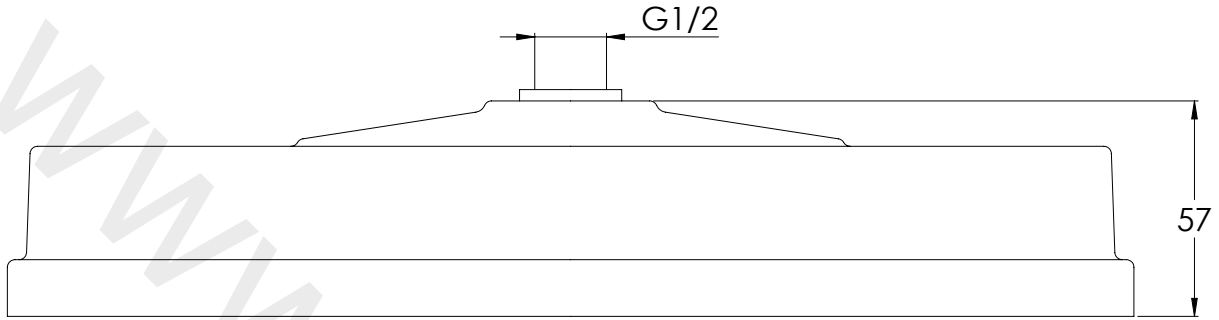

LEFROY BROOKS

IBROC HOUSE ESSEX ROAD
HODDESDON HERTS EN11 0QS UK
T: +44 (0)1992 708 316 F: +44 (0)1992 708 317

MKN1730

EASY CLEAN MACKINTOSH 12" SHOWER ROSE

DIMENSIONAL DATA SHEET

DATE: 07/09/20

REVISION: A

COPYRIGHT © LBIP LTD. ALL RIGHTS RESERVED

DIMENSIONS IN MILLIMETRES

WHILST EVERY EFFORT IS MADE TO ENSURE THE ACCURACY OF THESE DATA SHEETS THEY ARE SUBJECT TO CHANGE WITHOUT NOTICE AS PART OF THE COMPANY'S PRODUCT DEVELOPMENT PROCESS