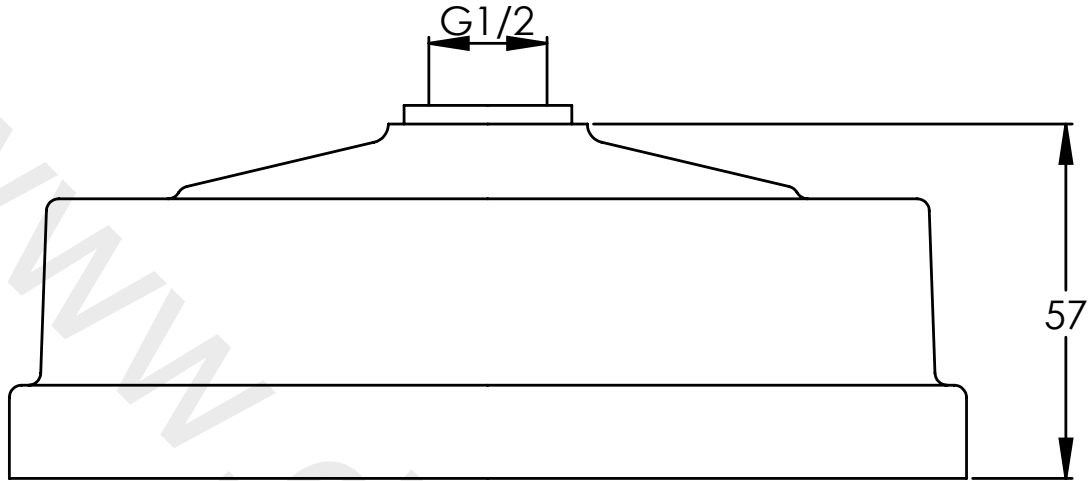

LEFROY BROOKS

IBROC HOUSE ESSEX ROAD
HODDESDON HERTS EN11 0QS UK
T: +44 (0)1992 708 316 F: +44 (0)1992 708 317

MKN2108

EASY CLEAN MACKINTOSH 6" SHOWER ROSE

DIMENSIONAL DATA SHEET

DATE: 07/09/20

REVISION: A

COPYRIGHT © LBIP LTD. ALL RIGHTS RESERVED

DIMENSIONS IN MILLIMETRES

WHILST EVERY EFFORT IS MADE TO ENSURE THE ACCURACY OF THESE DATA SHEETS THEY ARE SUBJECT TO CHANGE WITHOUT NOTICE AS PART OF THE COMPANY'S PRODUCT DEVELOPMENT PROCESS