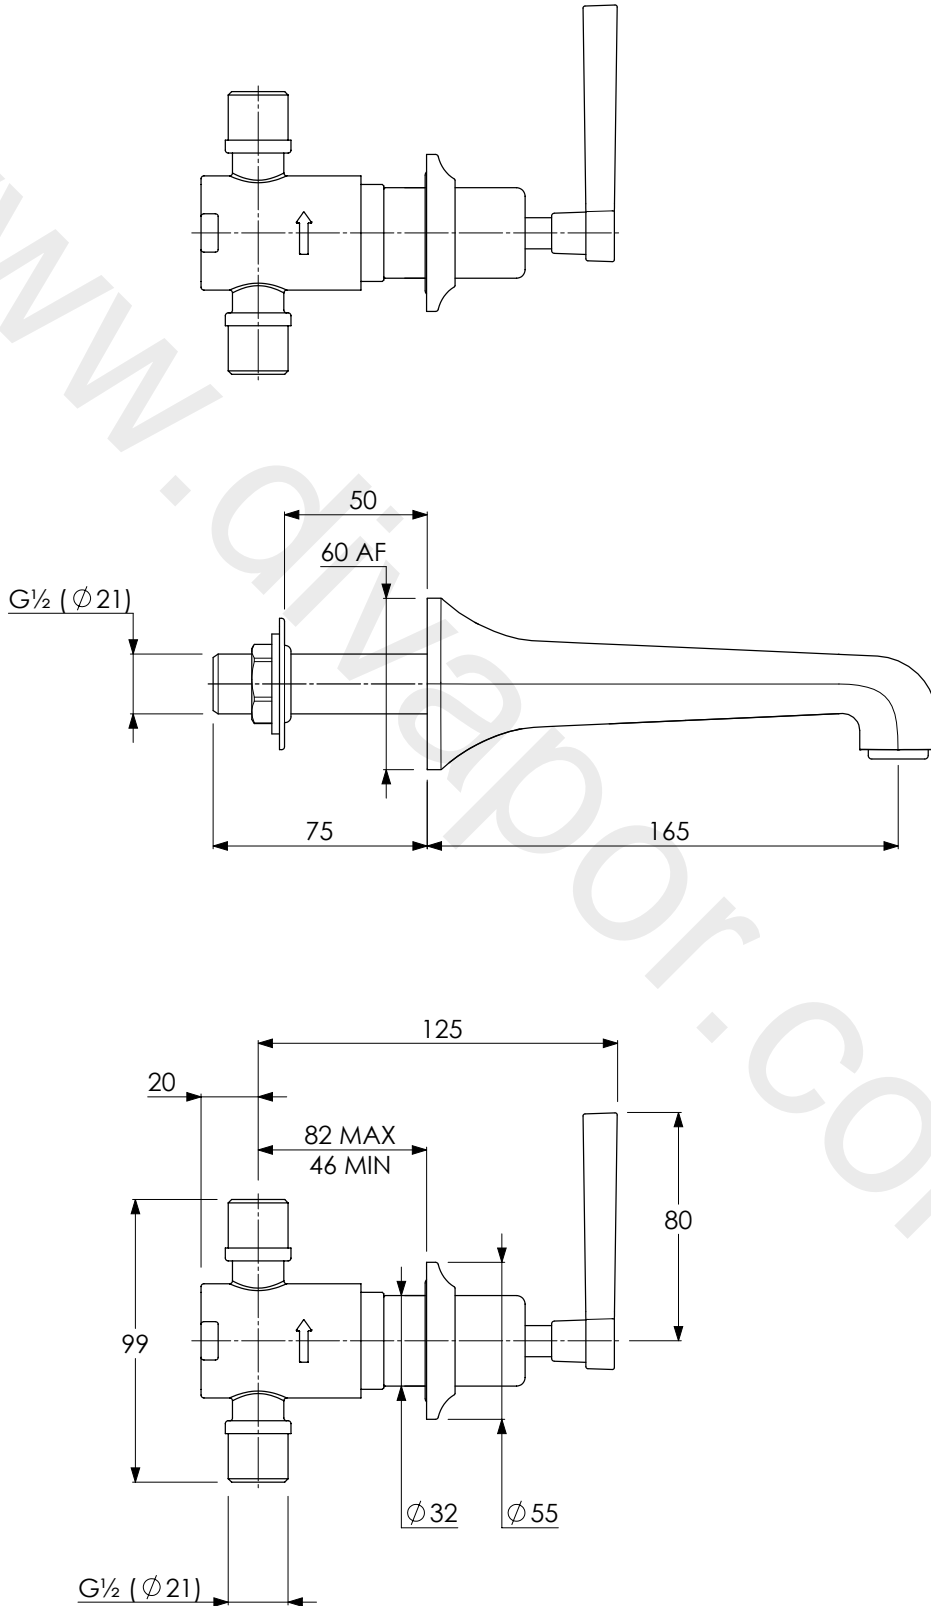

LEFROY BROOKS

IBROC HOUSE ESSEX ROAD
HODDESDON HERTS EN11 0QS UK
T: +44 (0)1992 708 316 F: +44 (0)1992 708 317

ML1200

MACKINTOSH LEVER WALL MOUNTED BASIN
MIXER

DIMENSIONAL DATA SHEET

DATE: 29/01/2019

REVISION: B

COPYRIGHT © LBIP LTD. ALL RIGHTS RESERVED

DIMENSIONS IN MILLIMETRES

WHILST EVERY EFFORT IS MADE TO ENSURE THE ACCURACY OF THESE DATA SHEETS THEY ARE SUBJECT TO CHANGE WITHOUT NOTICE AS PART OF THE COMPANY'S PRODUCT DEVELOPMENT PROCESS