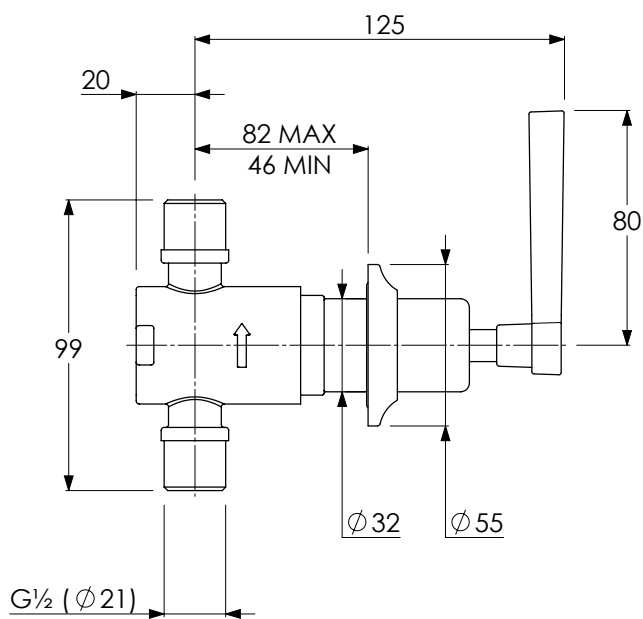

LEFROY BROOKS

IBROC HOUSE ESSEX ROAD
HODDESDON HERTS EN11 0QS UK
T: +44 (0)1992 708 316 F: +44 (0)1992 708 317

ML1210

MACKINTOSH LEVER 3 HOLE WALL MOUNTED
BASIN MIXER WITH ZU SPOUT

DIMENSIONAL DATA SHEET

DATE: 13/01/2021

REVISION: A

DIMENSIONS IN MILLIMETRES

WHILST EVERY EFFORT IS MADE TO ENSURE THE ACCURACY OF THESE DATA SHEETS THEY ARE SUBJECT TO CHANGE WITHOUT NOTICE AS PART OF THE COMPANY'S PRODUCT DEVELOPMENT PROCESS