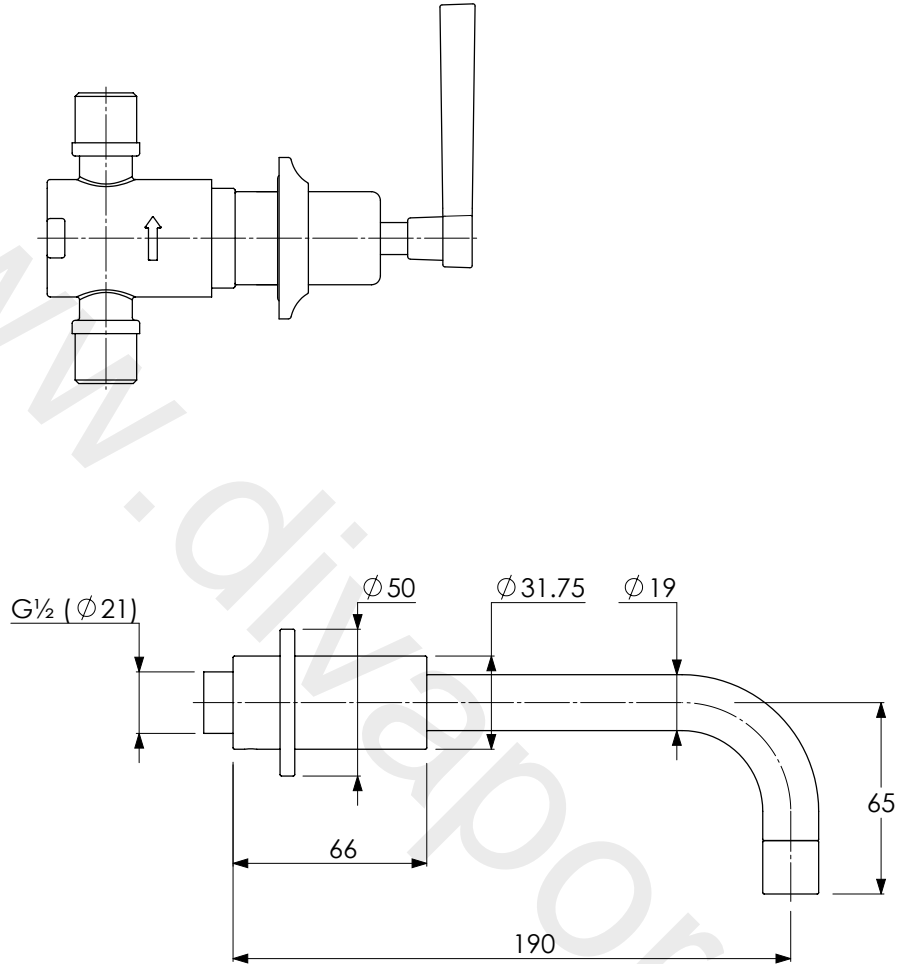

LEFROY BROOKS

IBROC HOUSE ESSEX ROAD
HODDESDON HERTS EN11 0QS UK
T: +44 (0)1992 708 316 F: +44 (0)1992 708 317

ML1210

MACKINTOSH LEVER 3 HOLE WALL MOUNTED
BASIN MIXER WITH ZU SPOUT

DIMENSIONAL DATA SHEET

DATE: 13/01/2021

REVISION: A

DIMENSIONS IN MILLIMETRES

WHILST EVERY EFFORT IS MADE TO ENSURE THE ACCURACY OF THESE DATA SHEETS THEY ARE SUBJECT TO CHANGE WITHOUT NOTICE AS PART OF THE COMPANY'S PRODUCT DEVELOPMENT PROCESS