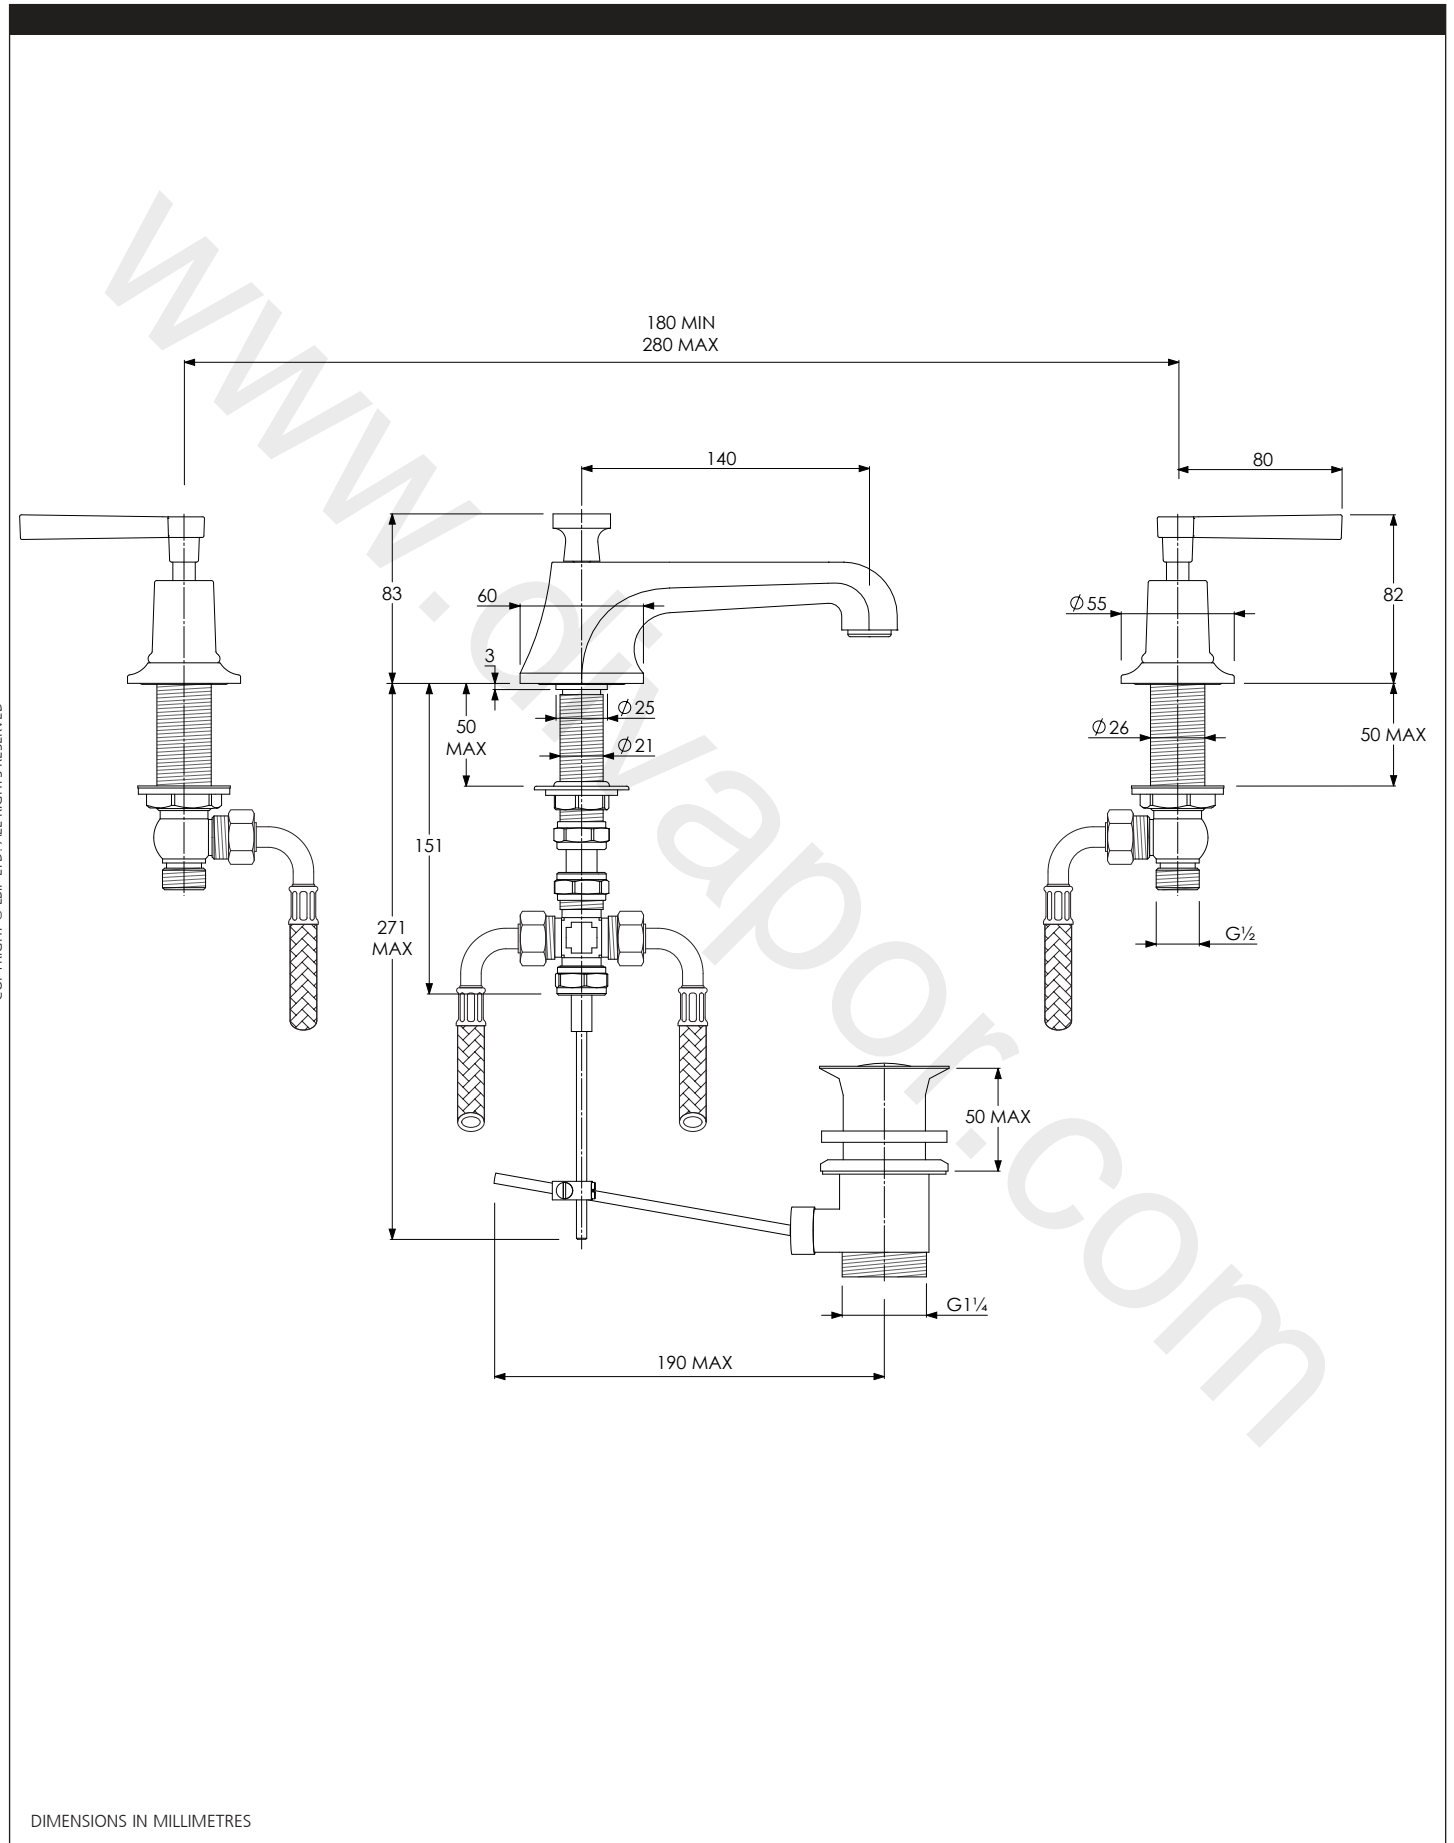

LEFROY BROOKS

1 BROOK HOUSE ESSEX ROAD
HODDESDON HERTS EN11 0QS UK
T: +44 (0)1992 708 316 F: +44 (0)1992 708 317

ML1228

MACKINTOSH LEVER BASIN MIXER WITH POP-UP WASTE

DIMENSIONAL DATA SHEET

DATE: 02/01/2019

REVISION: C

COPYRIGHT © LBIP LTD. ALL RIGHTS RESERVED

DIMENSIONS IN MILLIMETRES

WHILST EVERY EFFORT IS MADE TO ENSURE THE ACCURACY OF THESE DATA SHEETS THEY ARE SUBJECT TO CHANGE WITHOUT NOTICE AS PART OF THE COMPANY'S PRODUCT DEVELOPMENT PROCESS