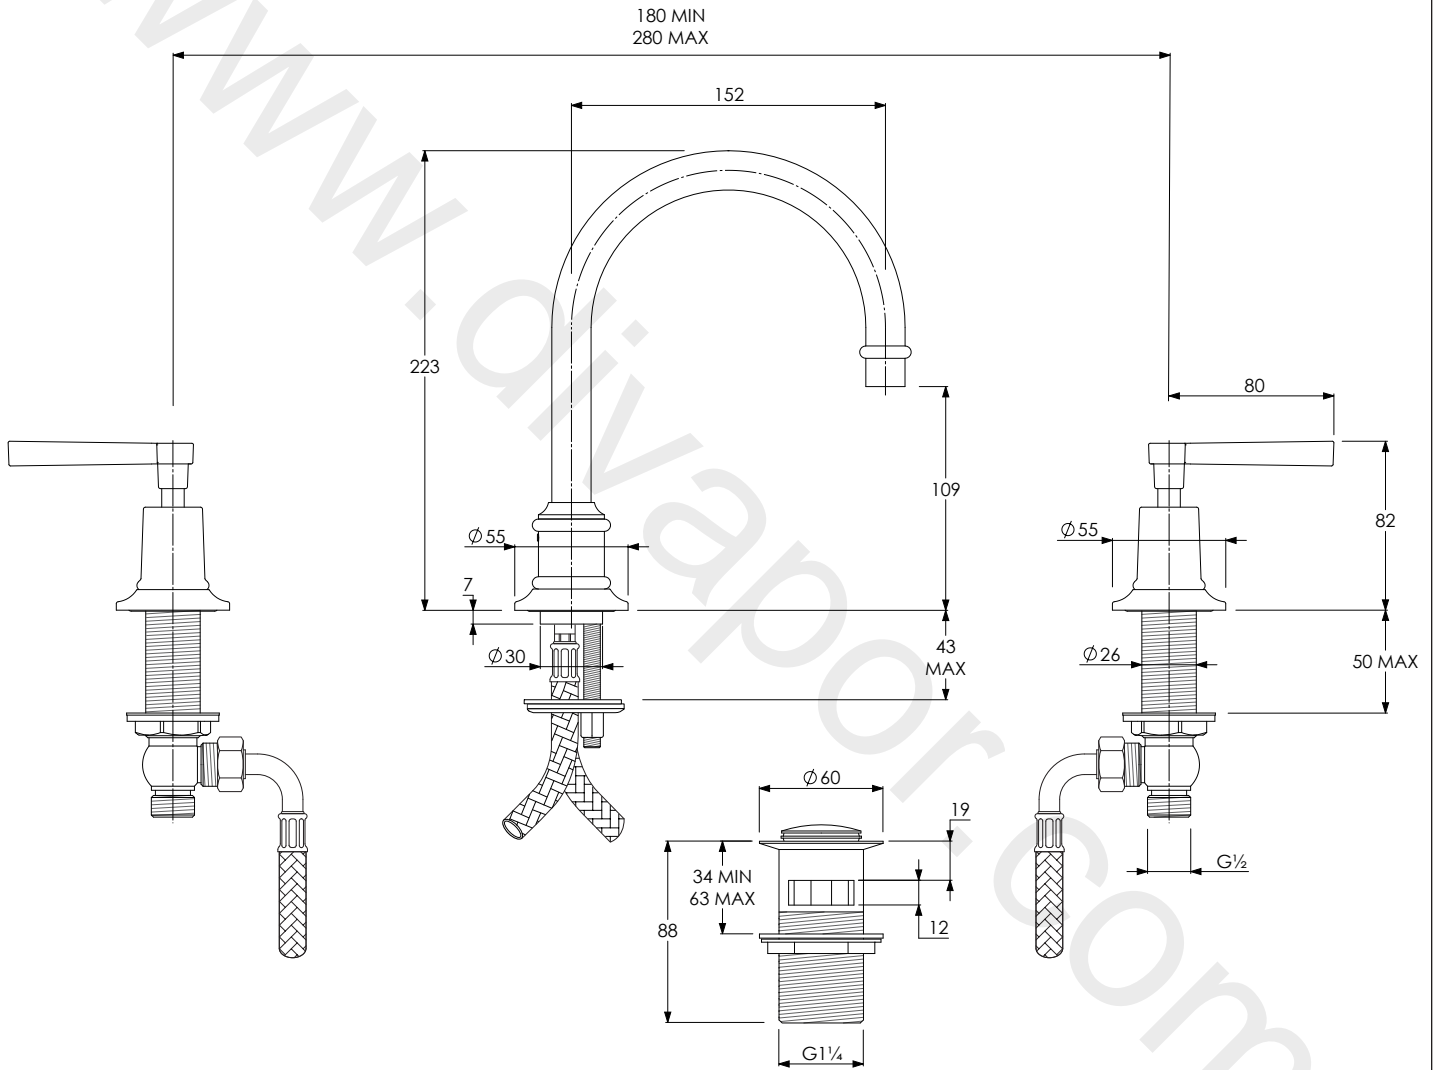

LEFROY BROOKS

IBROC HOUSE ESSEX ROAD
HODDESDON HERTS EN11 0QS UK
T: +44 (0)1992 708 316 F: +44 (0)1992 708 317

ML1230

MACKINTOSH LEVER TUBULAR BASIN MIXER
WITH CLICK-UP WASTE

DIMENSIONAL DATA SHEET

DATE: 02/01/2019

REVISION: D

COPYRIGHT © LBIP LTD. ALL RIGHTS RESERVED

DIMENSIONS IN MILLIMETRES

WHILST EVERY EFFORT IS MADE TO ENSURE THE ACCURACY OF THESE DATA SHEETS THEY ARE SUBJECT TO CHANGE WITHOUT NOTICE AS PART OF THE COMPANY'S PRODUCT DEVELOPMENT PROCESS