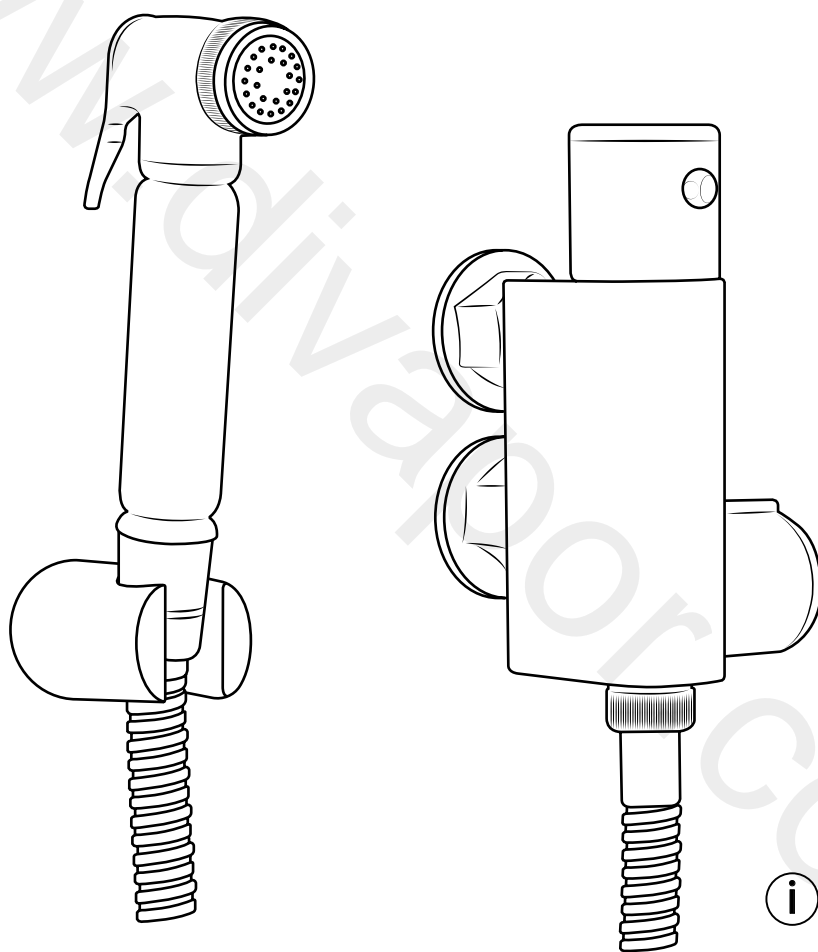

# Milano

Thermostatic Douche Spray

 Style may vary

Installation Guide

## *Tools required for installing:*

Parts included:

x2

x2

1

2

3

4