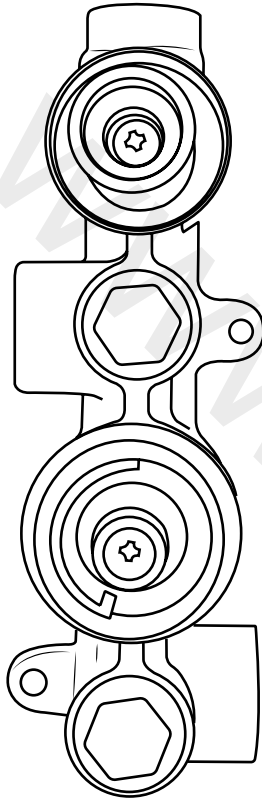

Milano

Shower Valve

Installation Guide

Installation

Tools required for installing:

Parts included:

1

2

3

4

5

6

7

8

9

10