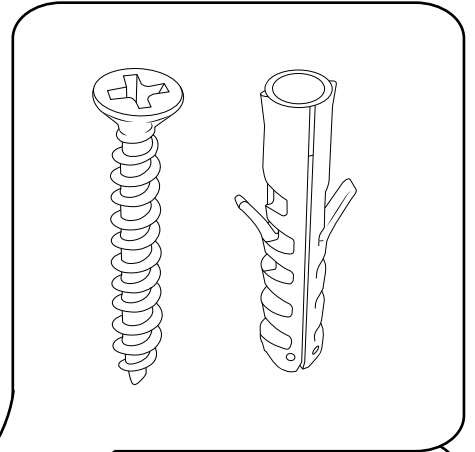

Milano

Shower Valve

Installation Guide

Installation

Tools required for installing:

Parts included:

1

2