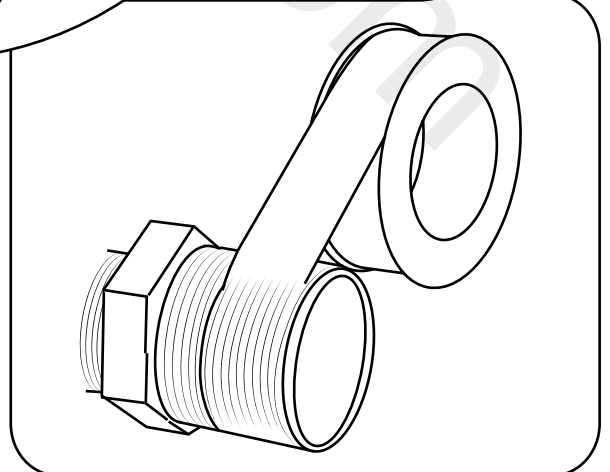

Milano

Shower Valve

Installation Guide

Installation

Tools required for installing:

Parts included:

1

2