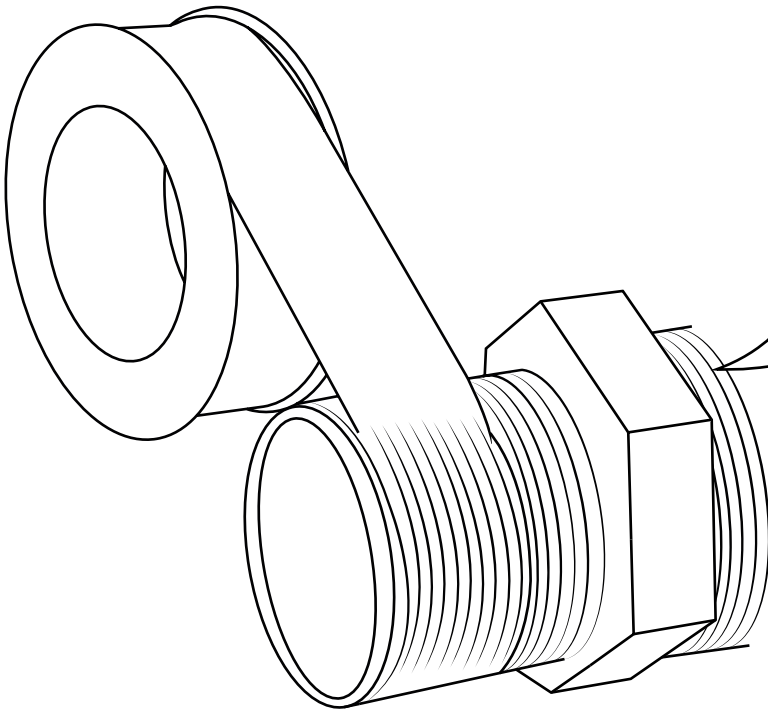

Milano

Shower Valve

Installation Guide

Installation

Tools required for installing:

Parts included:

1

2