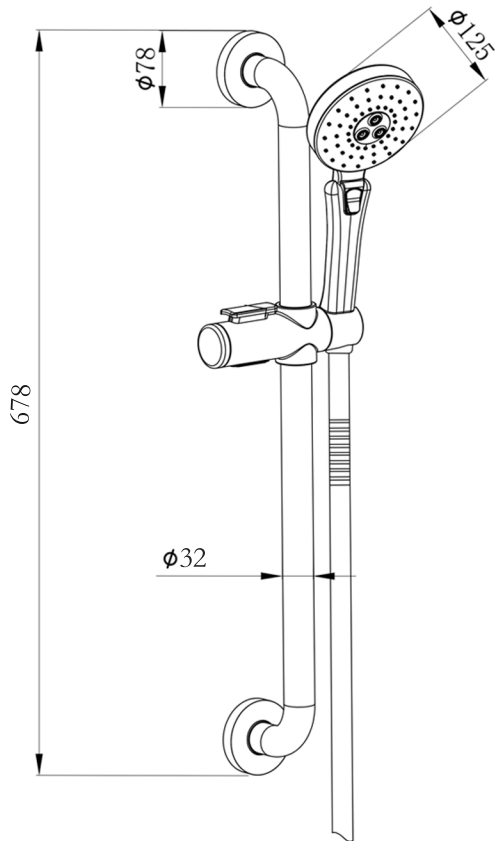

Shower Riser Kit with Grab Rail

Fitting Instructions

Please follow them carefully and leave this manual with end user