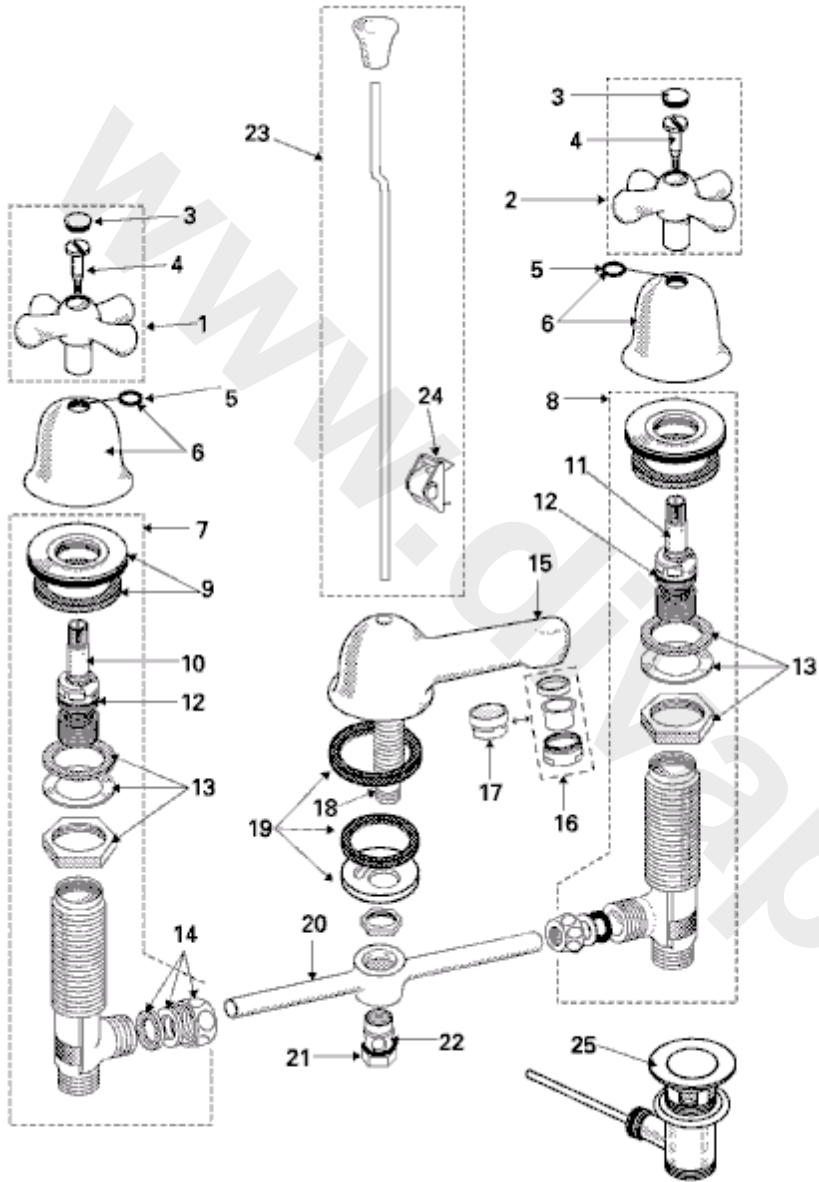

<p>

<b>Ref.</b>	<b>Description</b>	<b>Part No.</b>
1	Pair of handles	E960447--
2	Handle adaptor	N058997NU
3	Index	N058094AA
3a	REPRISE RED INDICE RING	E960674NU
3b	REPRISE BLUE INDICE RING	E960675NU
4	Screw for cartridge	A962998NU
5	'O' ring	-
6	Escutcheon	N058971AA
7	Valve complete, hot	A963000--
8	-	-
9	Ring for escutcheon	A923002NU
10	Cartridge 1/2" Hot and Cold (2 per fitting)	E960583NU
11	-	-
12	'O' ring	A961640NU
13	Valve fixing set	-
14	Bridging piece fixing set	A963005NU
15	Body	-
16	Neostrahl complete	A961625--
17	Neoperl gauze insert - Chrome (also known as 96032100)	A923787AA
17G	Neoperl gauze insert - Gold	A923787AZ
17a	REPRISE NEOPERL GAUZE INSERT	A963006NU
18	O-RING 9,00 X 1,50	A962963NU
19	Spout fixing set	A963106NU
20	Bridging piece	A962964NU
21	Plug complete	A963007NU
22	'O' ring	-
23	Pop-up rod complete (see note below)	N058101--
24	Clip for pop-up rod	A961172NU
25	Pop-up waste complete	E950612--

**NB -- colour/finish options**

Chrome = AA

Gold = AZ

Mixage = NP