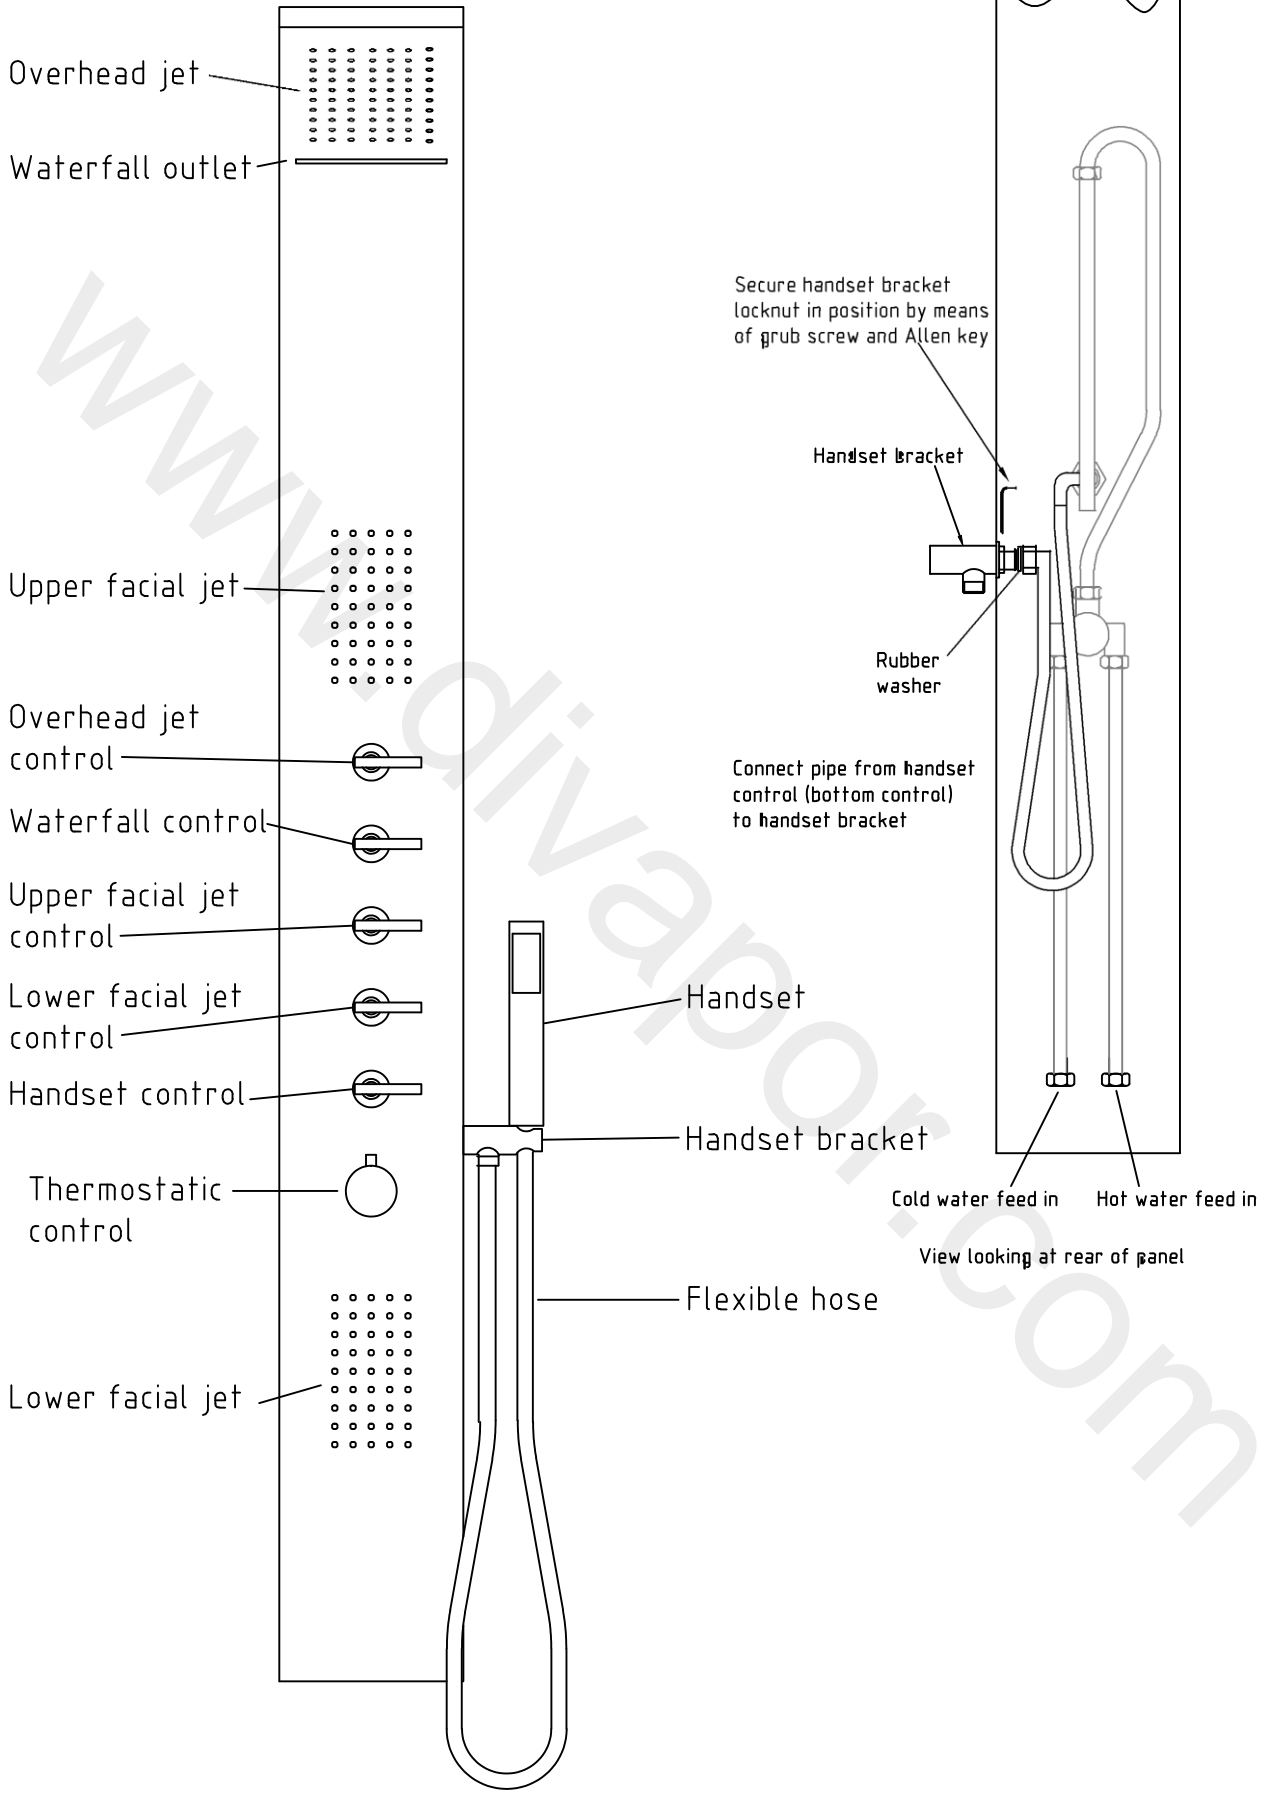

# Milano

Shower Panel

Installation Guide

Style may vary

# Installation

---

*Tools required for installing:*

Parts included:

Style may vary

Style may vary

1

www.driveapart.com