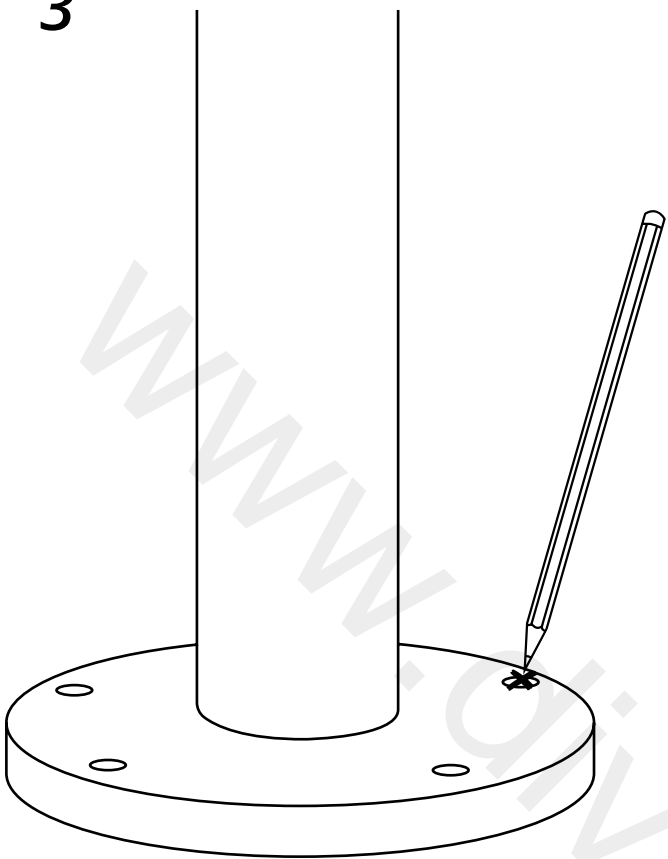

# Milano

Outdoor Shower

 Style may vary

Installation Guide

# Installation

---

*Tools required for installing:*

**Parts included:**

**i** Style may vary

1

2

3

4

5

6

7

8

9

10

**i** Style may vary