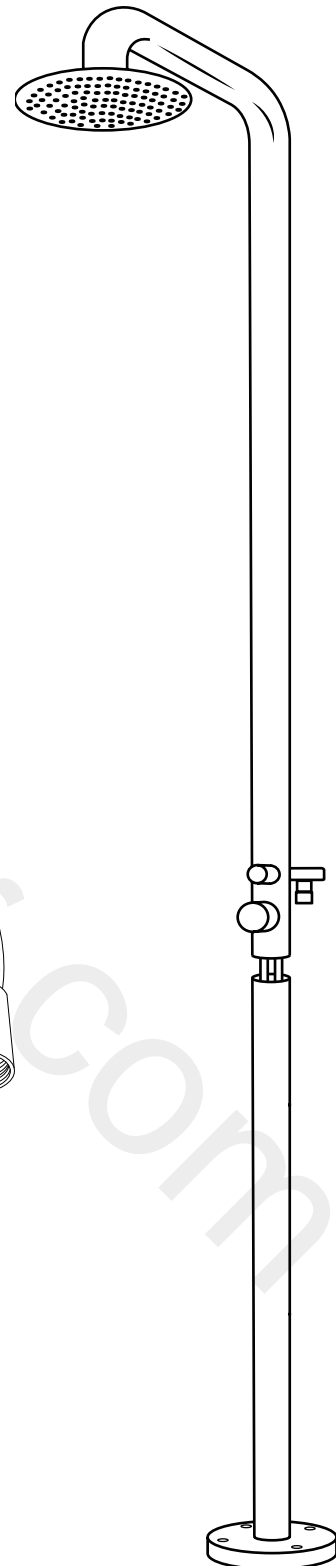

# Milano

Outdoor Shower

 Style may vary

Installation Guide

# Installation

---

*Tools required for installing:*

**Parts included:**

**i** Style may vary

1

2

3

4

5

6

7

8

9

10

**i** Style may vary