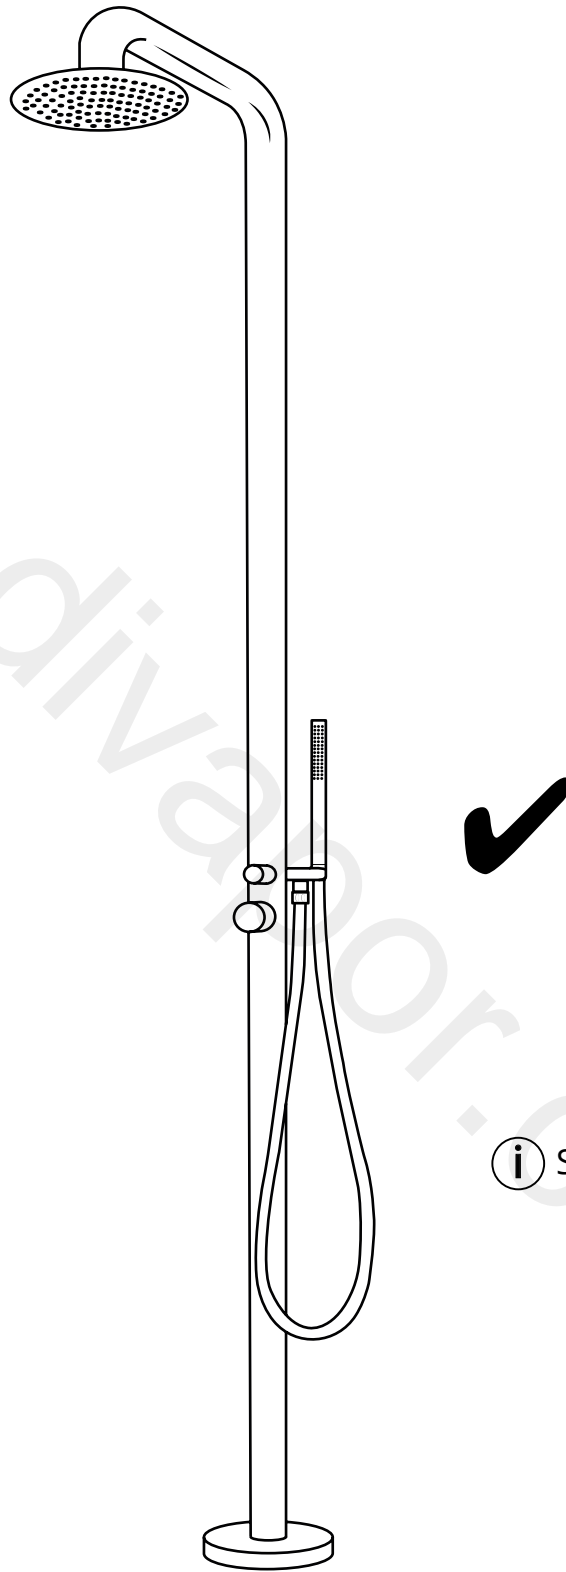

# Milano

Outdoor Shower

 Style may vary

Installation Guide

# Installation

---

*Tools required for installing:*

**Parts included:**

**i** Style may vary

1

2

3

4

5

6

7

8

9

10

**i** Style may vary