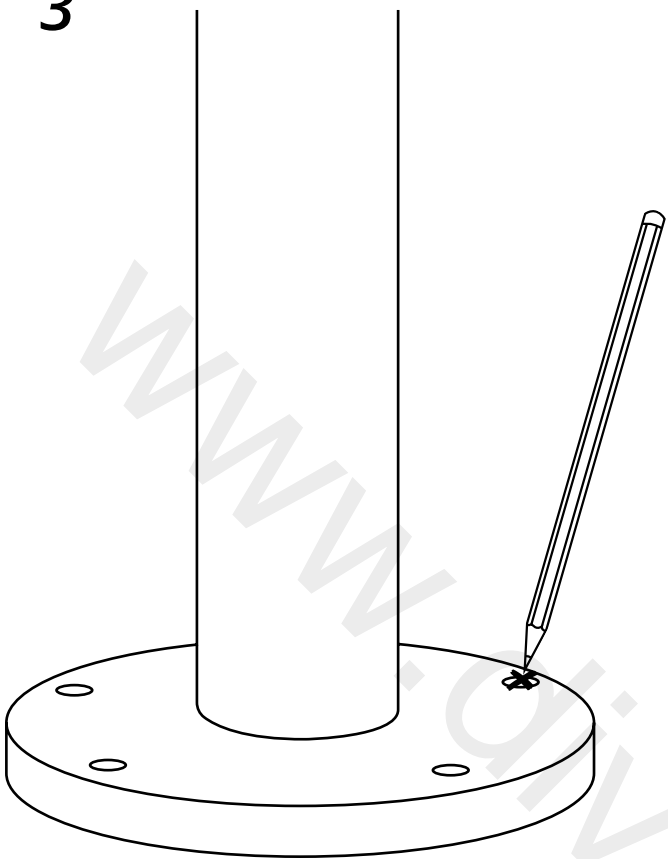

# Milano

Outdoor Shower

 Style may vary

Installation Guide

# Installation

---

*Tools required for installing:*

**Parts included:**

**i** Style may vary

1

2

3

4

5

6

7

8

9

10

**i** Style may vary