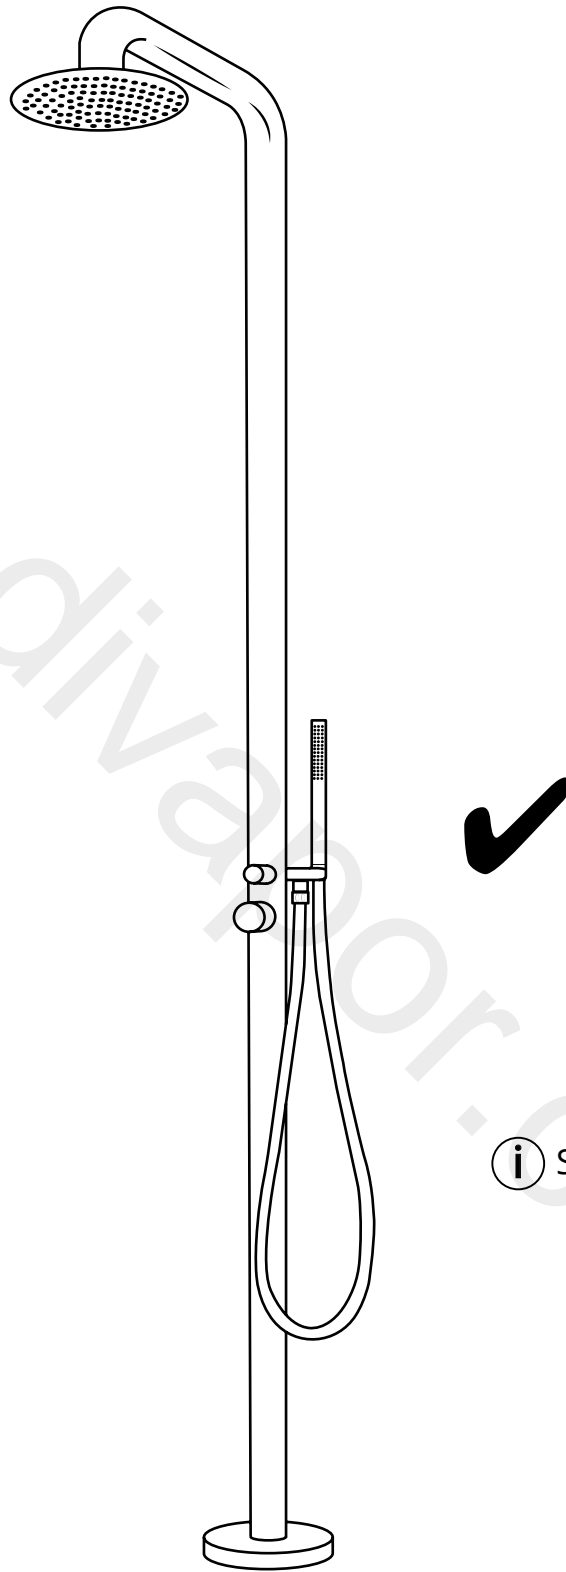

# Milano

Outdoor Shower

 Style may vary

Installation Guide

# Installation

---

*Tools required for installing:*

**Parts included:**

**i** Style may vary

1

2

3

4

5

6

7

8

9

10

**i** Style may vary