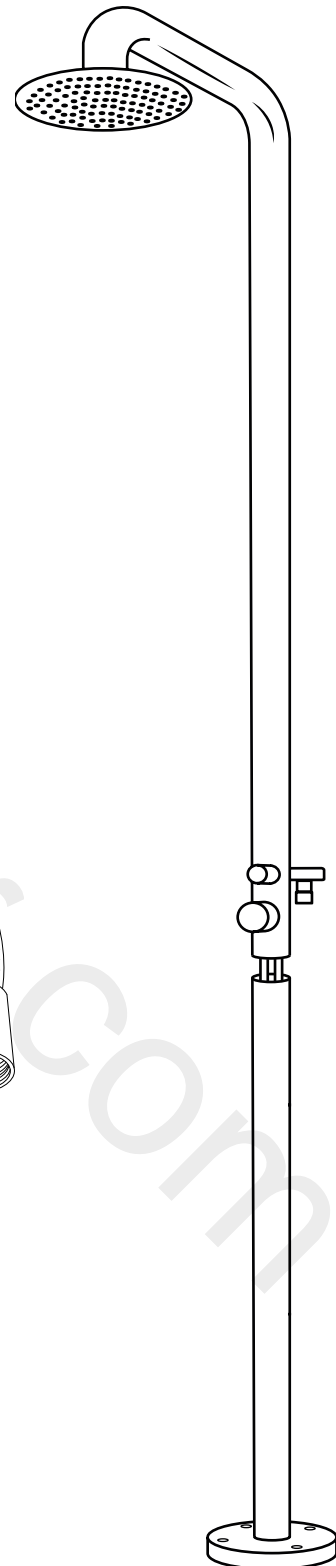

# Milano

Outdoor Shower

 Style may vary

Installation Guide

# Installation

---

*Tools required for installing:*

**Parts included:**

**i** Style may vary

1

2

3

4

5

6

7

8

9

10

**i** Style may vary