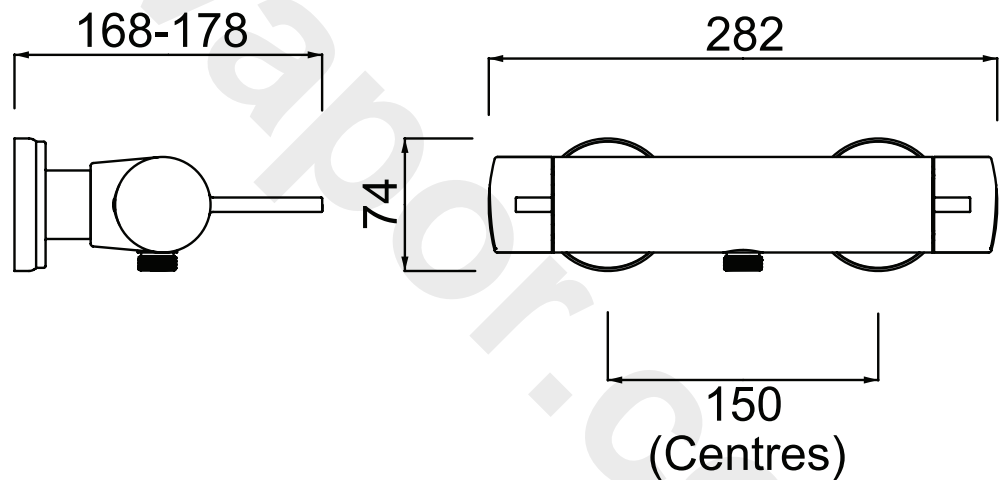

OP SHXVO EL C

COMMERCIAL OPAC Shower Range Opac SHXVO EL Valve Only Chrome

Features

- Cool touch shower valve body for ultimate user safety
- Easy installation with a choice of fixing kits (OP SHXVO WMT or OP SHXVO WMT2)
- Integral flushing mechanism for easy maintenance
- High performance even at low pressure
- Complies to D08 specification

Product Certifications:

11.8 L/Min

Specification	
Style:	Commercial
Finish/Colour:	Chrome
Main Construction Material:	Brass
No of Controls:	2
Shower Type:	Bar
Temperature Control:	Thermostatic
Shower Head Type:	Valve Only
Maximum Temperature Setting: °C	41
Maximum Hot Water Temperature: °C	80
Dynamic Pressure Range: (bar)	Min. 0.2, Max. 5.0
Maximum Static Pressure: (bar)	10
Plumbing System Suitability:	All - Ideally balanced
Flow Rate (l/min @ 3 bar)	11.8
Flow Regulator:	Yes
Connection Inlet:	15mm compression
Connection Outlet:	1/2" BSP

Dimensions (measurements in mm)

Also available from the OPAC Shower Range is:

Flow Rates (l/min)							
System Pressure (bar)	0.2	0.5	1	2	3	4	5
OP SHXVO EL C (Flow Regulators Fitted)	-	9.4	9.5	11.3	11.8	11.7	11.4
OP SHXVO EL C (Without Flow Regulators Fitted)	8.5	15.1	22.0	-	-	-	-