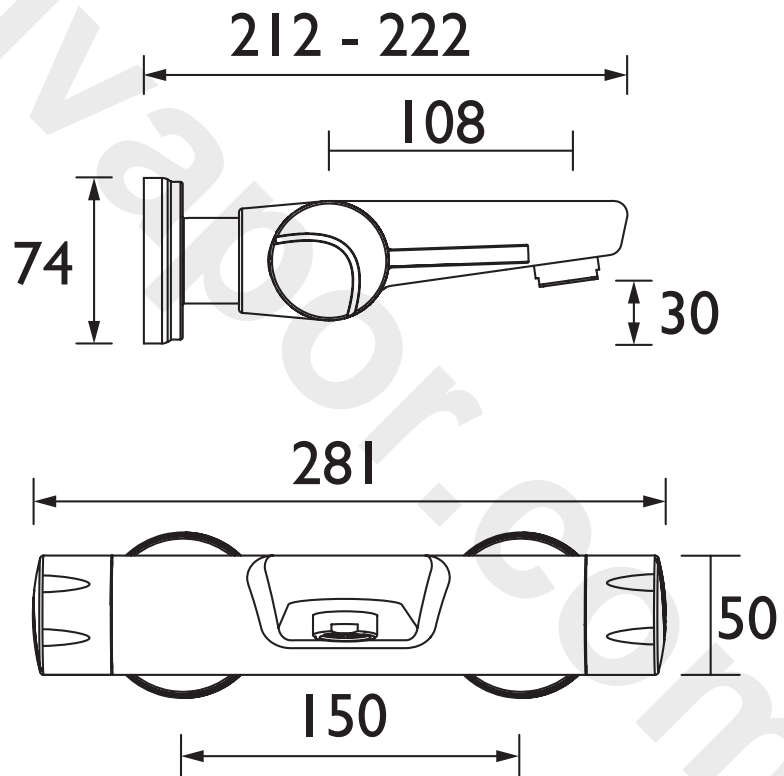

OP THBF WMH C

OPAC Tap Range Opac Thermostatic Wall Mount Dual Control Bath Filler with Chrome Handles

Features:

- Cool touch body for ultimate user safety
- Integral isolator and easy clean filters
- Automatic thermostatic shut off in the event of hot or cold water failure
- Pre-set maximum temperature at 38°C which can be overridden
- TMV3 thermostatic valve

Product Certifications:

For more products, visit our website:
<http://www.bristan.com>

Specification

Product Type:	Bathroom Tap
Main Construction Material:	Brass
Mount Type:	Wall Mounted
Handle Type:	Round Handles
Connection Inlet:	¾" BSP
Connection Outlet:	½" BSP
Number of Tap Holes:	2
Valve/Cartridge Type:	Thermostatic Cartridge
Plumbing System Requirements:	Suitable for all plumbing systems
Minimum Dynamic Pressure:	0.2 Bar
Maximum Dynamic Pressure:	5.0 Bar
Maximum Hot Water Temperature: °C	80
Maximum Static Pressure: (bar)	10
Flow Type:	Single Flow
Isolation Included:	Yes

Dimensions (measurements in mm)

Flow Rates (l/min)

System Pressure (bar)	0.2	0.5	1	2	3	5
OP THBF WMH C	9	14	21	30	38	49

TECHNICAL
DATA
SHEET

BRISTAN

D8