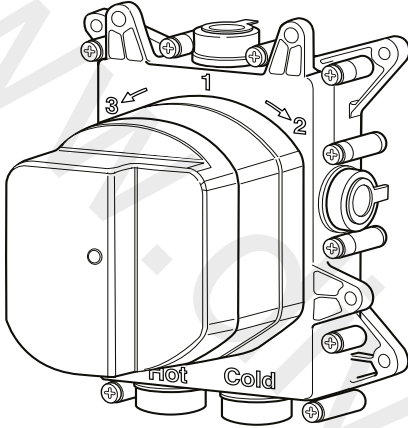

Concealed Box

Mounting Instructions

1

PACKAGE CONTENT

Mounting instructions

*Pressure range min/max 0,5/5 bar
(in case of water pressure higher than 5 bar we recommend installing pressure reducers).*

Recommended pressure 3 bar.