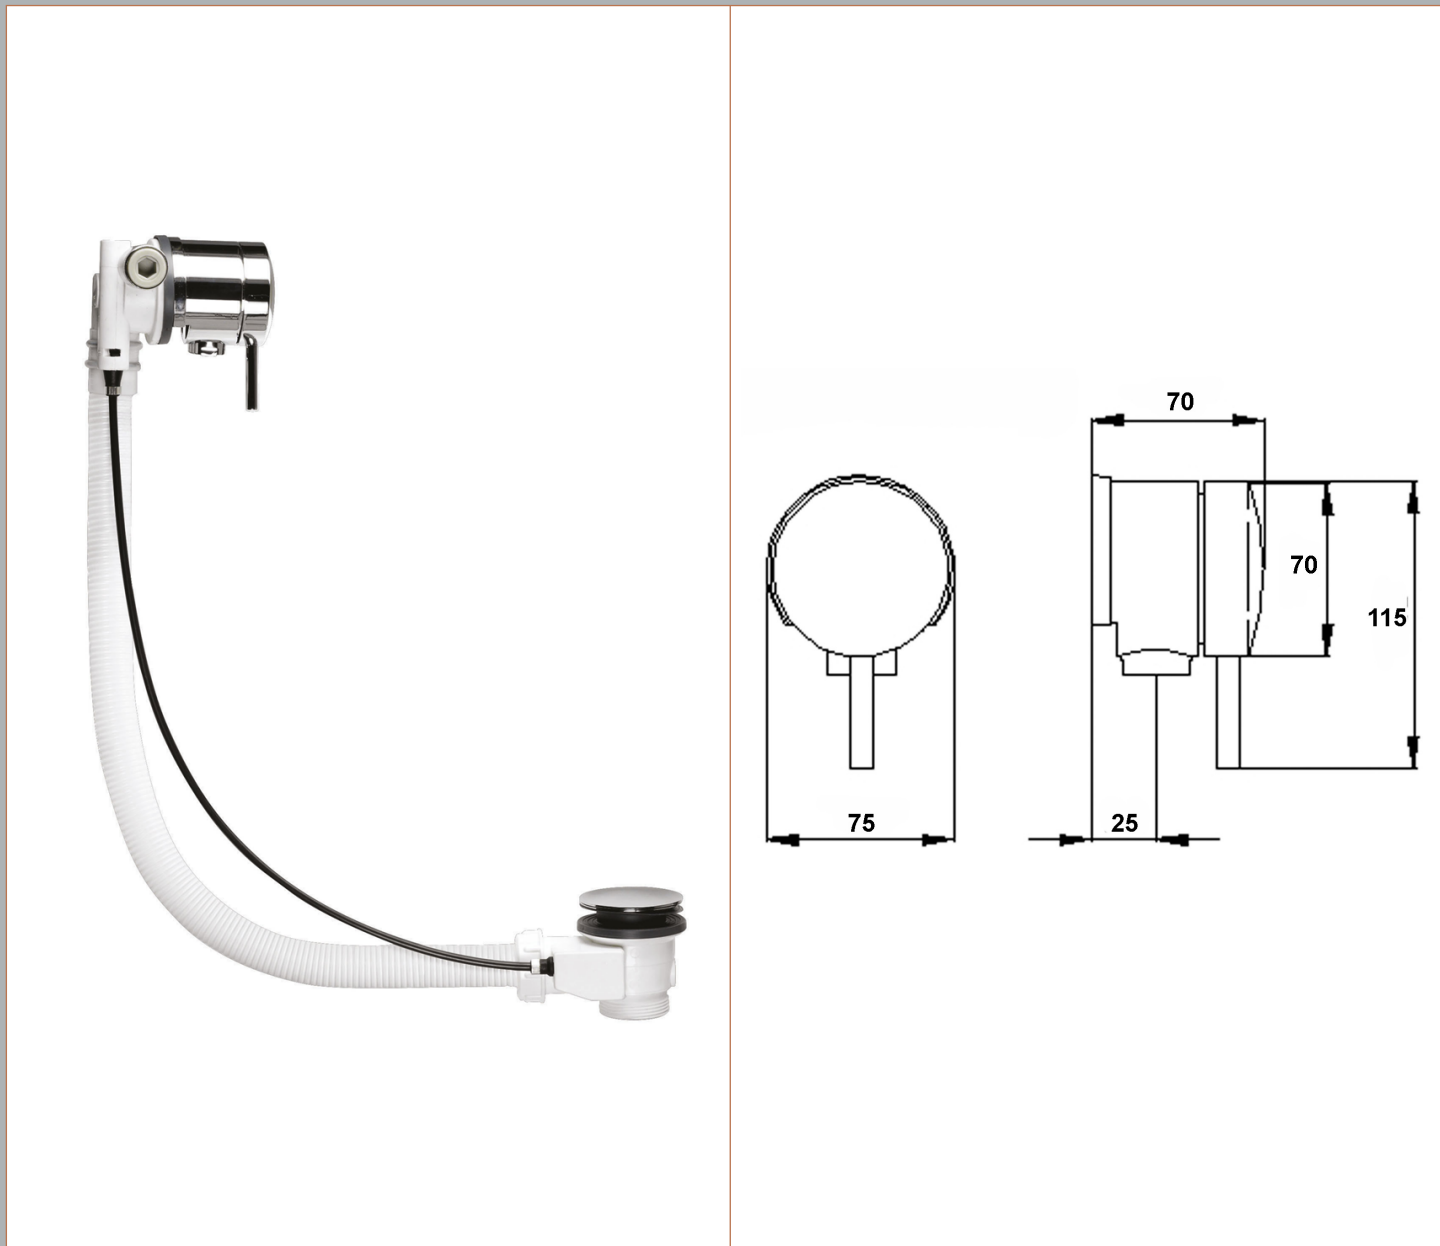

Sales Code: E358

Description: Freeflow Bath Filler Puw & Overflow

Product Dimensions

Length (mm):	
Width (mm):	70
Height (mm):	115
Depth (mm):	70
Nett Weight (kg):	1

Packaging Dimensions

Height (mm):	420
Width (mm):	155
Depth (mm):	120
Gross Weight (kg):	1.14

Packaging Data

Box Colour:	White Cardboard Box
Box Qty:	1
Label Size:	100 x 50
Label Colour:	White Label
Label Qty:	2

Outer Box Dimensions (If Applicable)

Height (mm):	
Width (mm):	
Length (mm):	
Depth (mm):	
Gross Weight (kg):	23
Barcode:	5055146127888

Product Details

Country of Origin:	China
Fitting Instruction:	No
CE Certification:	N/A
Product Material:	Brass
Heating Element Wattage:	Not Applicable
Colour/Finish:	Chrome
Product Diameter:	75mm
Connection Size:	11/2"