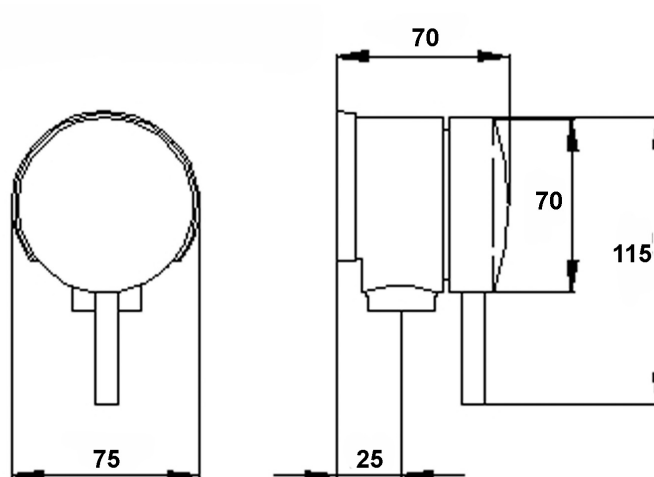

Sales Code: E358

Description: Freeflow Bath Filler Puw & Overflow

Product Dimensions

Length (mm):	
Width (mm):	70
Height (mm):	115
Depth (mm):	70
Nett Weight (kg):	1

Packaging Dimensions

Height (mm):	420
Width (mm):	155
Depth (mm):	120
Gross Weight (kg):	1.14

Packaging Data

Box Colour:	White Cardboard Box
Box Qty:	1
Label Size:	100 x 50
Label Colour:	White Label
Label Qty:	2

Outer Box Dimensions (If Applicable)

Height (mm):	
Width (mm):	
Length (mm):	
Depth (mm):	
Gross Weight (kg):	23
Barcode:	5055146127888

Product Details

Country of Origin:	China
Fitting Instruction:	No
CE Certification:	N/A
Product Material:	Brass
Heating Element Wattage:	Not Applicable
Colour/Finish:	Chrome
Product Diameter:	75mm
Connection Size:	11/2"