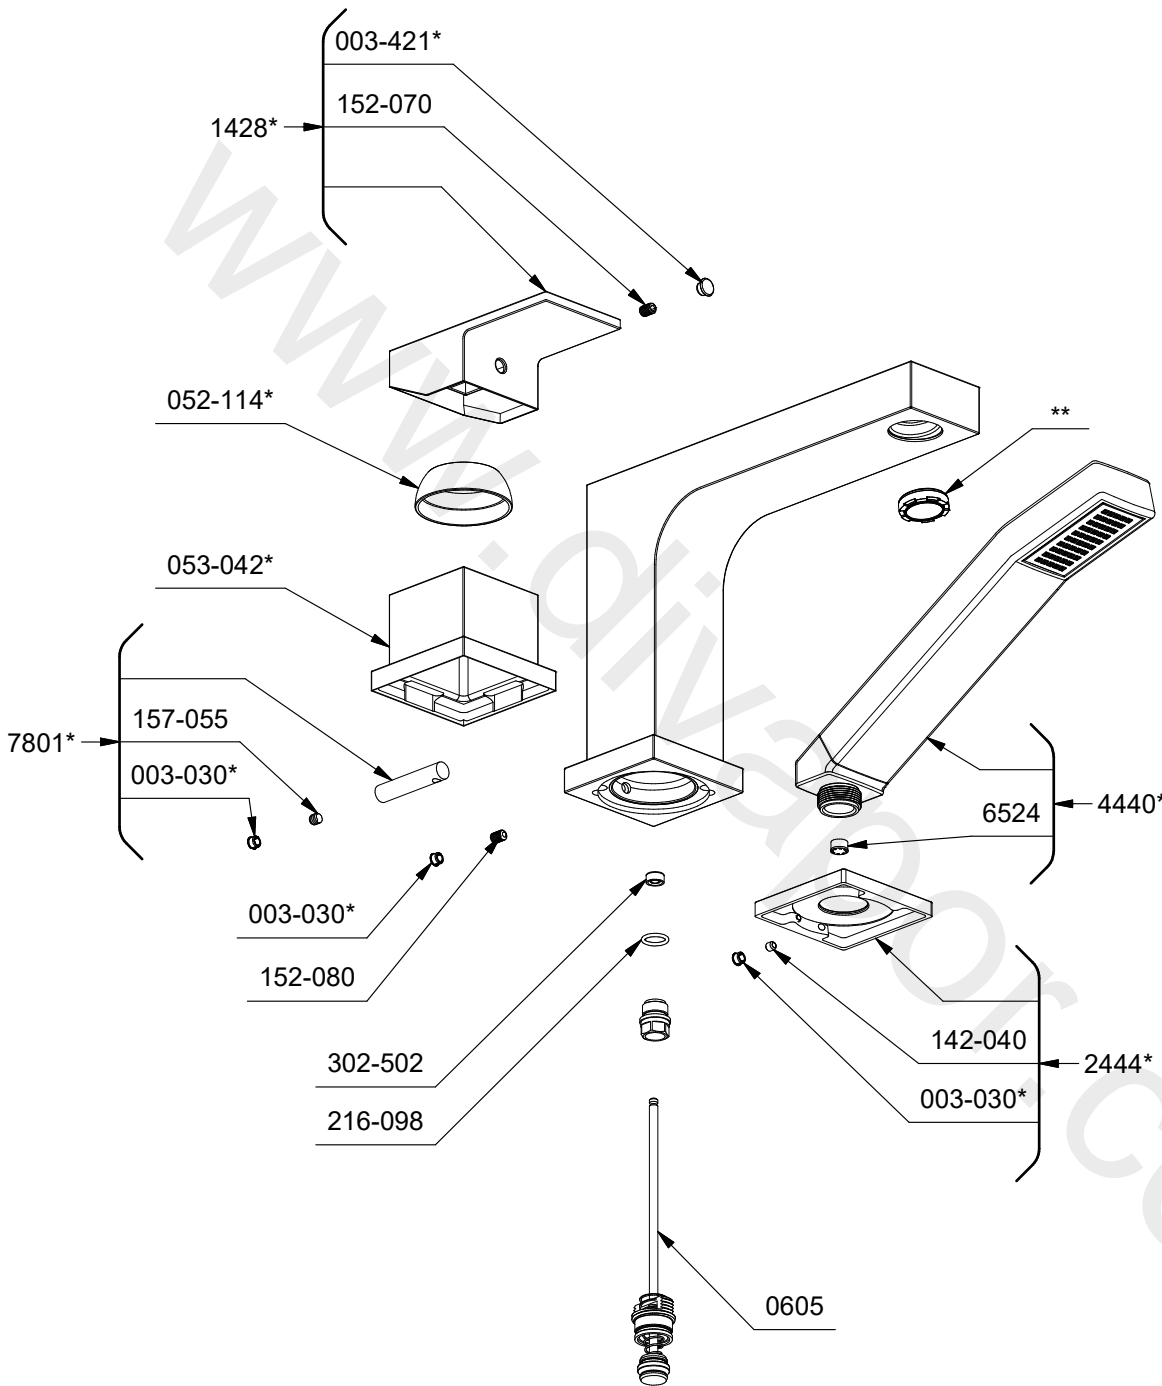

*Les dimensions, les modèles et les finis présentés peuvent différer. / Sizes, models and finishes may differ from those presented.

TOOL :
 500-009 (Tool wrench)

TQA10

Quadrik

3-piece deck-mount tub filler with hand shower trim

*Sizes, models and finishes may differ from those presented.

***Finish determined by Suffix**

Finish	Description
C	Chrome
BK	Black

****Aerator Kit (Include tool) :**

S6-676 (Full flow)

TOOL :

504-020 (Allen key 2mm)

505-025 (Allen key 2.5mm)