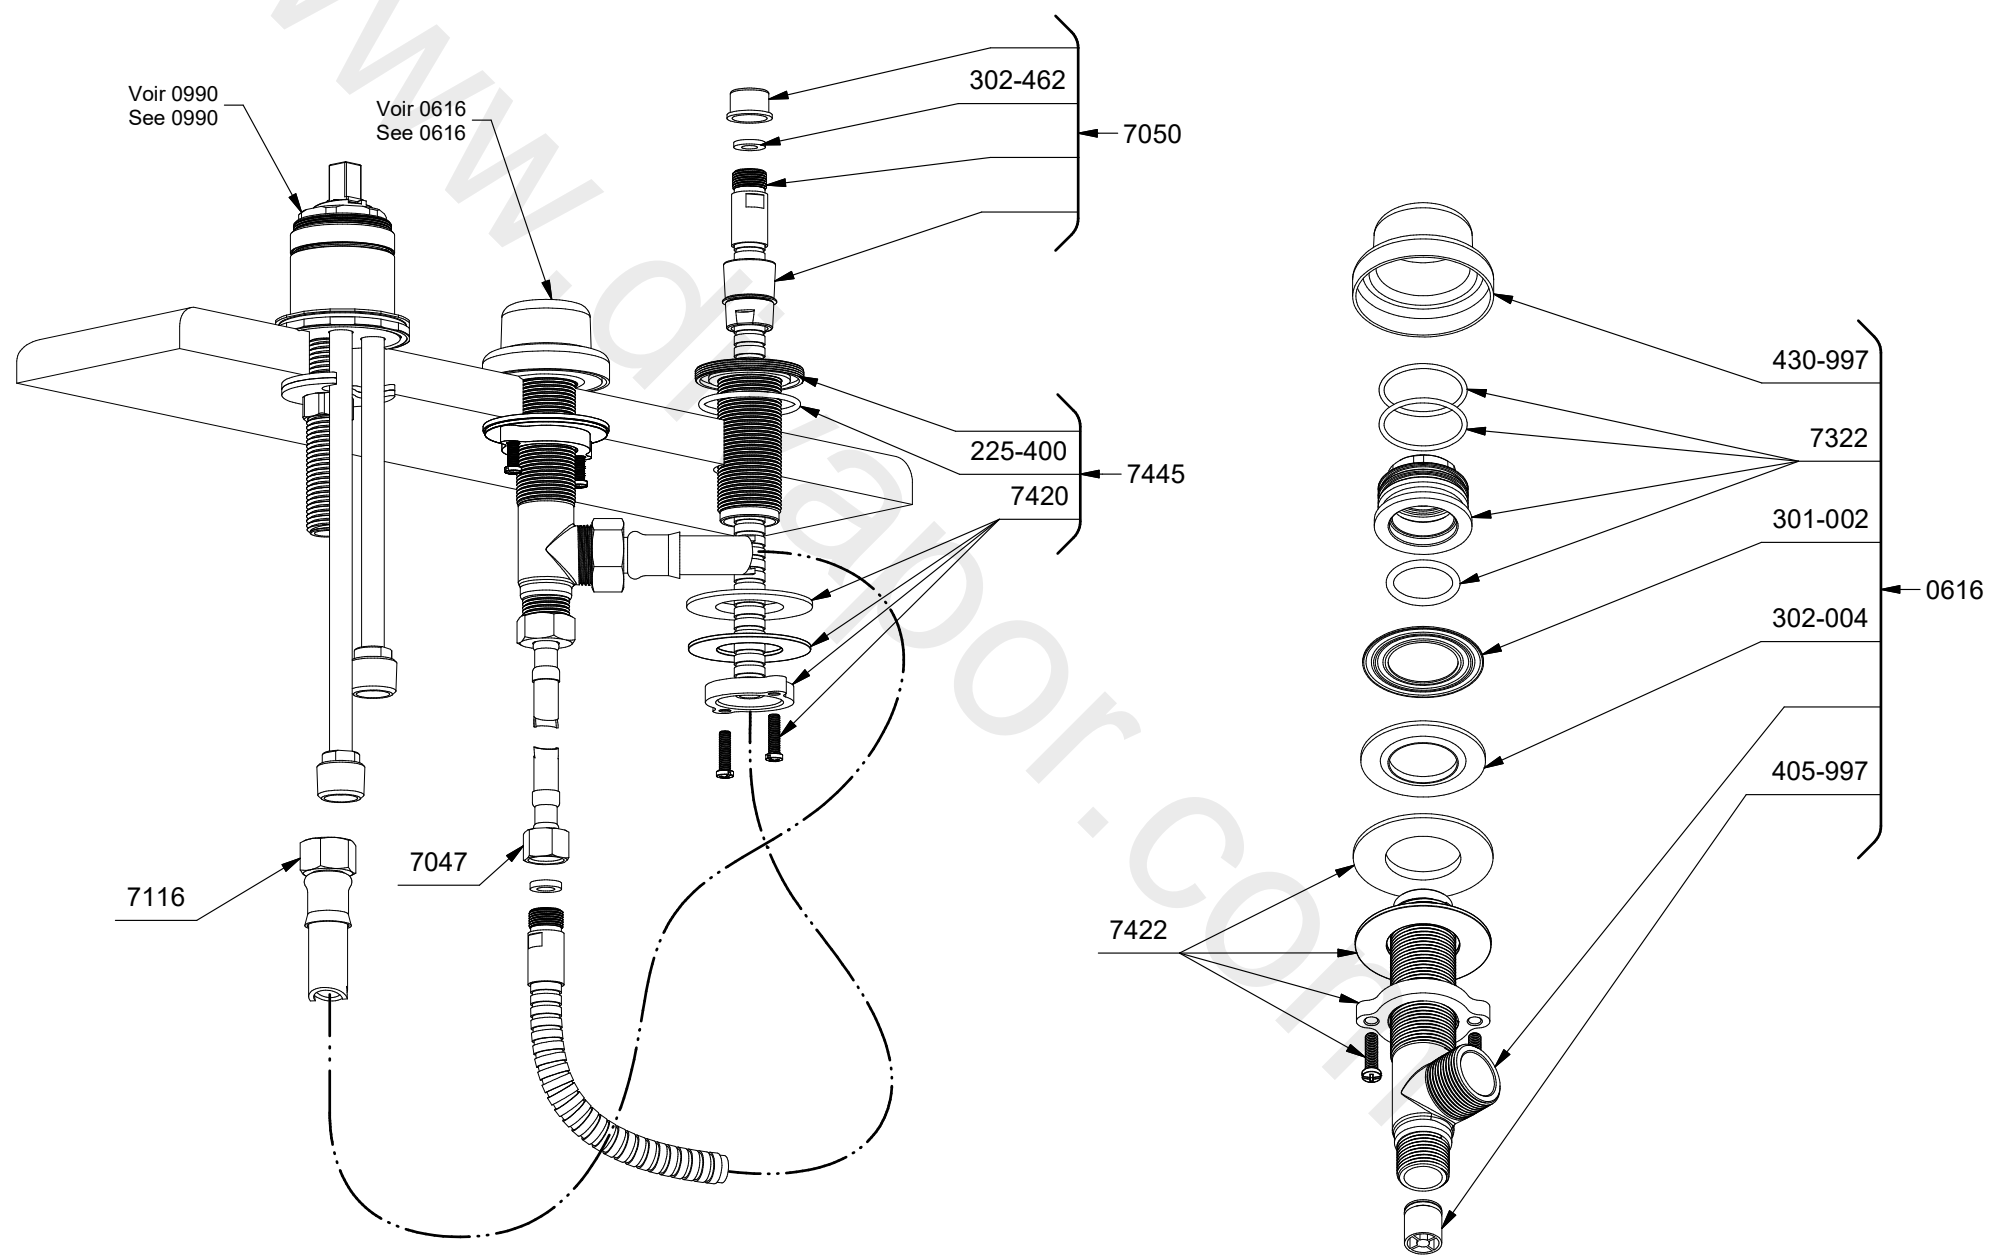

*Les dimensions, les modèles et les finis présentés peuvent différer. / Sizes, models and finishes may differ from those presented.

TOOL :
 500-009 (Tool wrench)

TQA10

Quadrik

3-piece deck-mount tub filler with hand shower trim

*Sizes, models and finishes may differ from those presented.

***Finish determined by Suffix**

Finish	Description
C	Chrome
BK	Black

****Aerator Kit (Include tool) :**

S6-676 (Full flow)

TOOL :

504-020 (Allen key 2mm)

505-025 (Allen key 2.5mm)