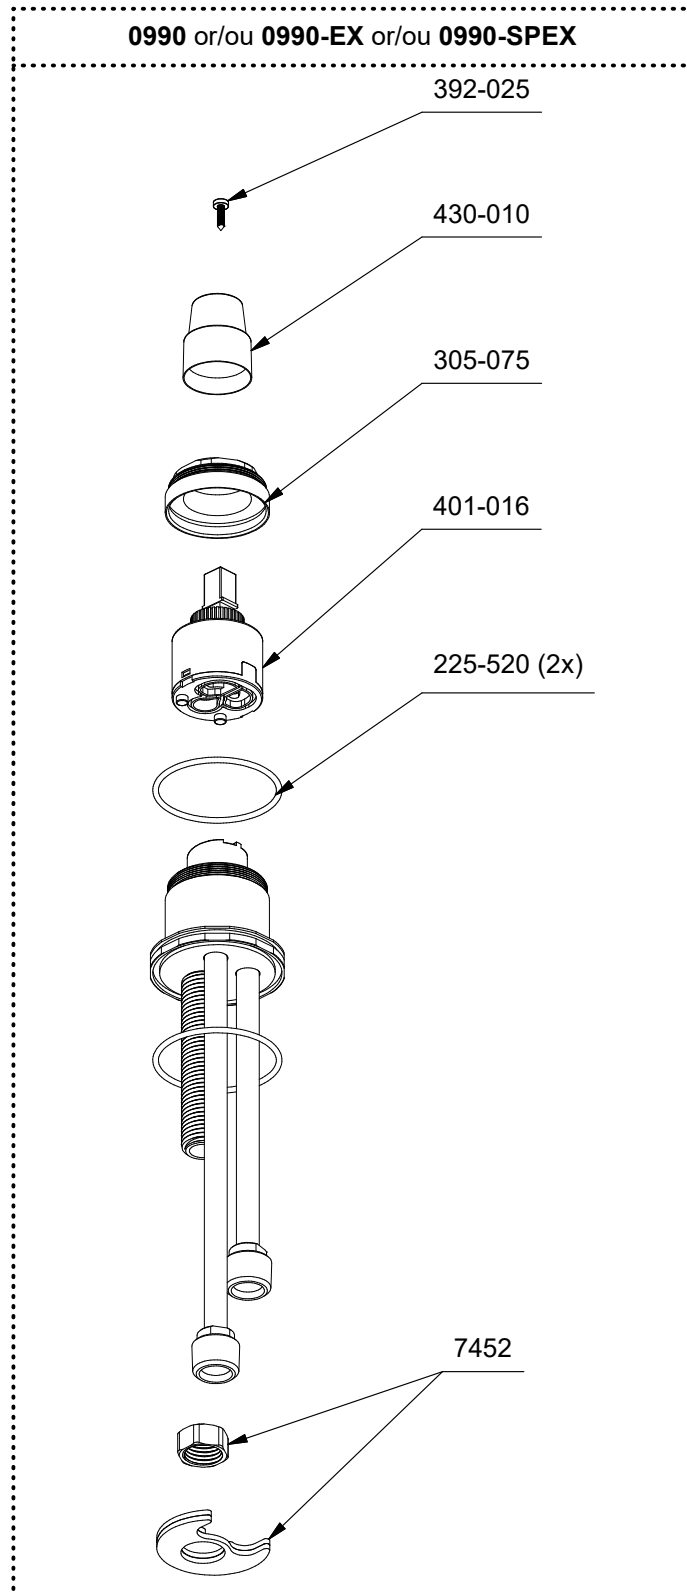

*Les dimensions, les modèles et les finis présentés peuvent différer. / Sizes, models and finishes may differ from those presented.

TOOL :
 500-009 (Tool wrench)

TQA10

Quadrik

3-piece deck-mount tub filler with hand shower trim

*Sizes, models and finishes may differ from those presented.

***Finish determined by Suffix**

Finish	Description
C	Chrome
BK	Black

****Aerator Kit (Include tool) :**

S6-676 (Full flow)

TOOL :

504-020 (Allen key 2mm)

505-025 (Allen key 2.5mm)