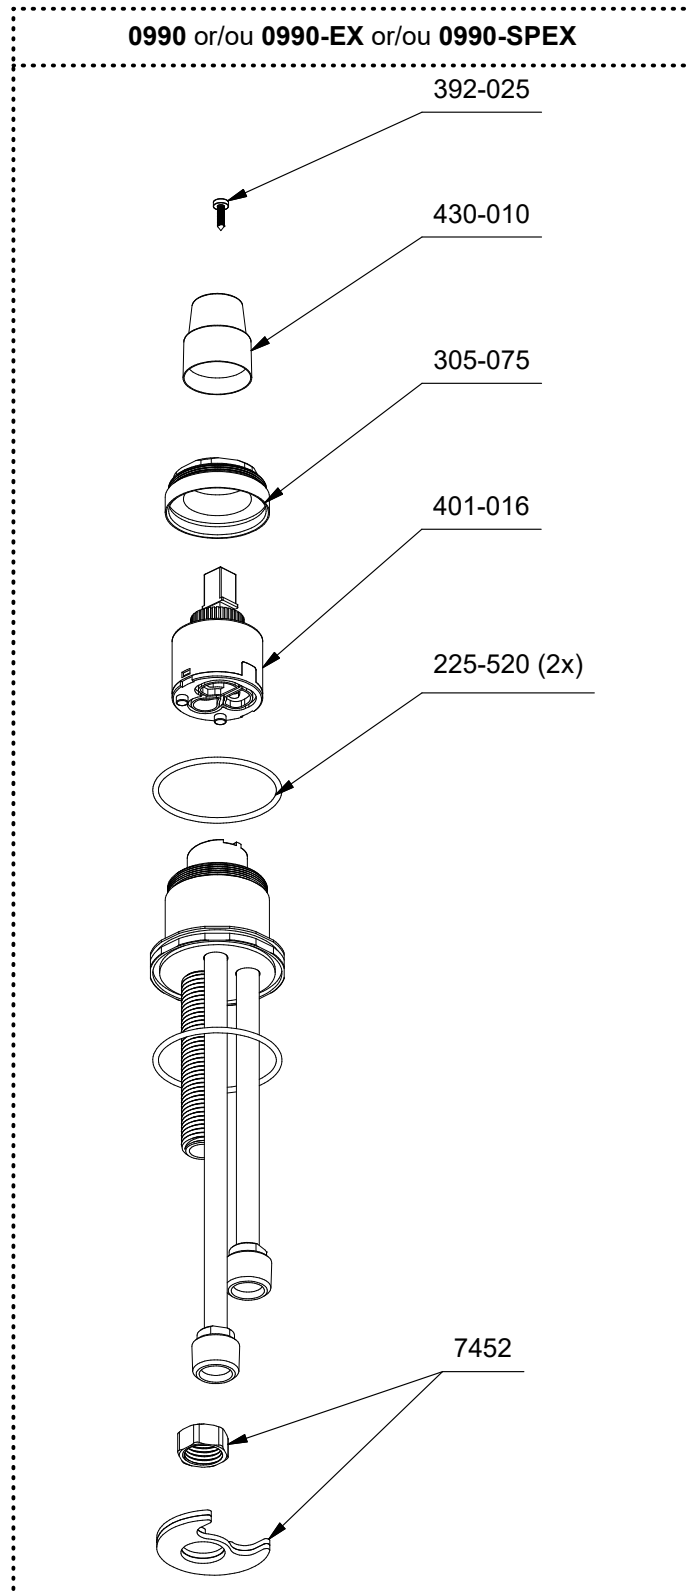

*Les dimensions, les modèles et les finis présentés peuvent différer. / Sizes, models and finishes may differ from those presented.

TOOL :
 500-009 (Tool wrench)

TQA16

Quadrik

3-piece Type P deck-mount tub filler with hand shower trim

*Sizes, models and finishes may differ from those presented.

***Finish determined by Suffix**

Finish	Description
C	Chrome
BK	Black

****Aerator Kit (Include tool) :**

S6-676 (Full flow)

TOOL :

504-020 (Allen key 2mm)

505-025 (Allen key 2.5mm)