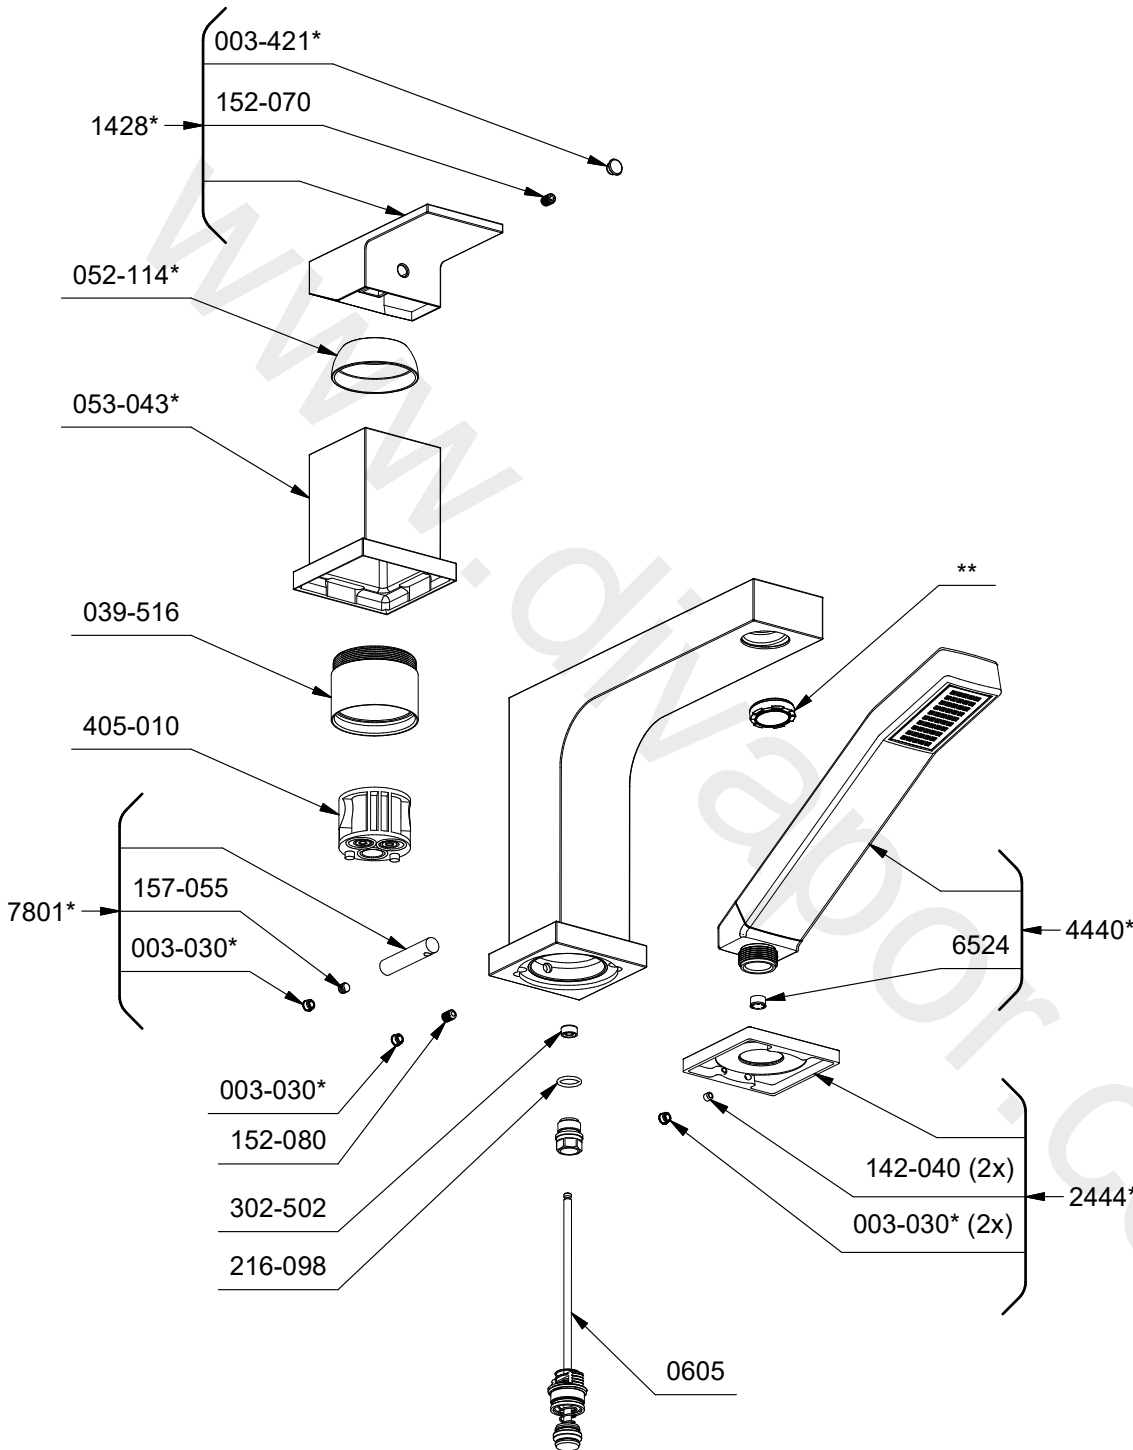

*Les dimensions, les modèles et les finis présentés peuvent différer. / Sizes, models and finishes may differ from those presented.

TOOL :
 500-009 (Tool wrench)

TQA16

Quadrik

3-piece Type P deck-mount tub filler with hand shower trim

*Sizes, models and finishes may differ from those presented.

***Finish determined by Suffix**

Finish	Description
C	Chrome
BK	Black

****Aerator Kit (Include tool) :**

S6-676 (Full flow)

TOOL :

504-020 (Allen key 2mm)

505-025 (Allen key 2.5mm)