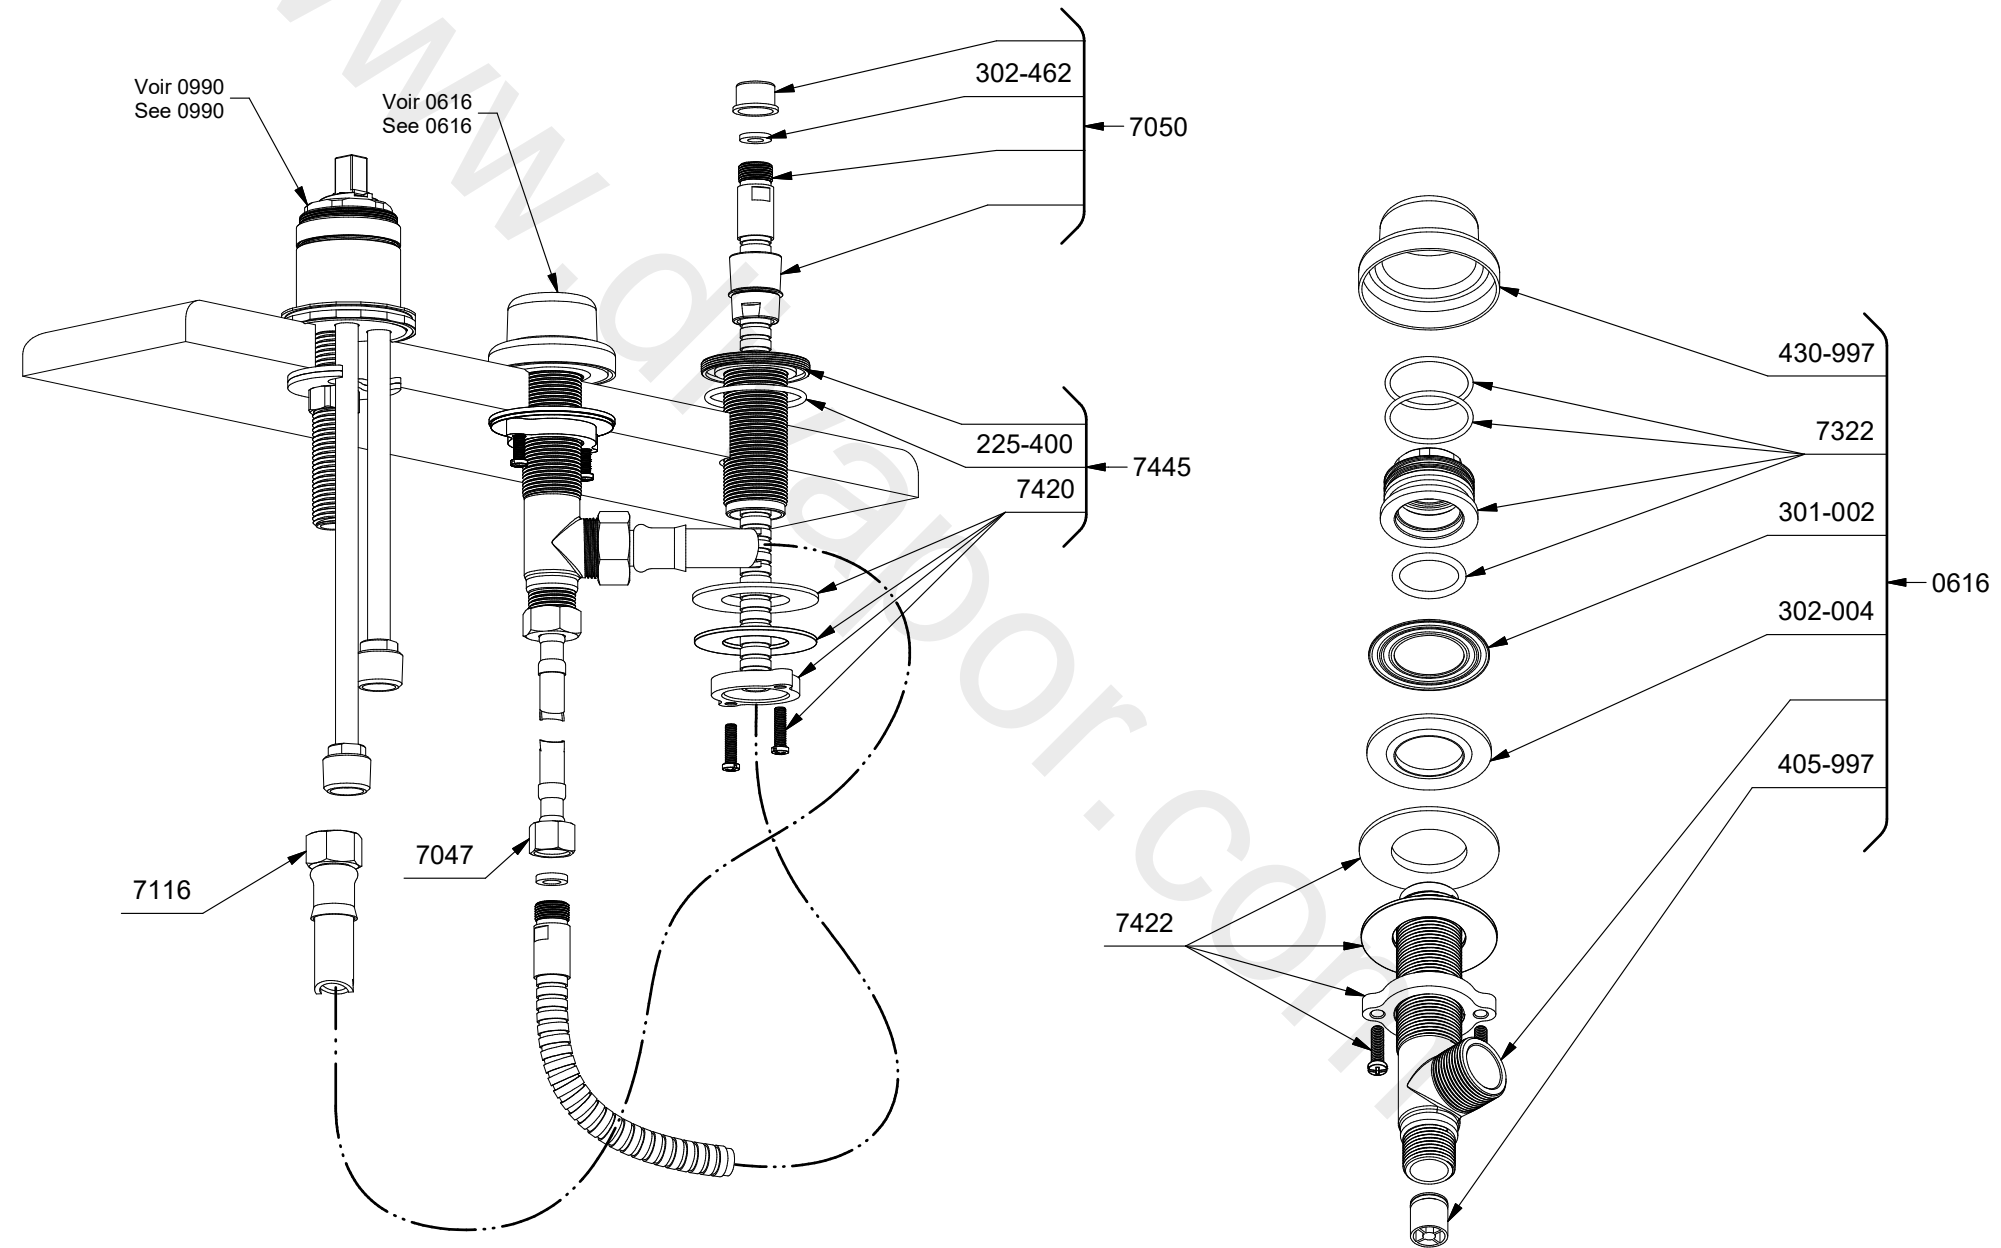

*Les dimensions, les modèles et les finis présentés peuvent différer. / Sizes, models and finishes may differ from those presented.

TOOL :
 500-009 (Tool wrench)

TQA16

Quadrik

3-piece Type P deck-mount tub filler with hand shower trim

*Sizes, models and finishes may differ from those presented.

***Finish determined by Suffix**

Finish	Description
C	Chrome
BK	Black

****Aerator Kit (Include tool) :**

S6-676 (Full flow)

TOOL :

504-020 (Allen key 2mm)

505-025 (Allen key 2.5mm)