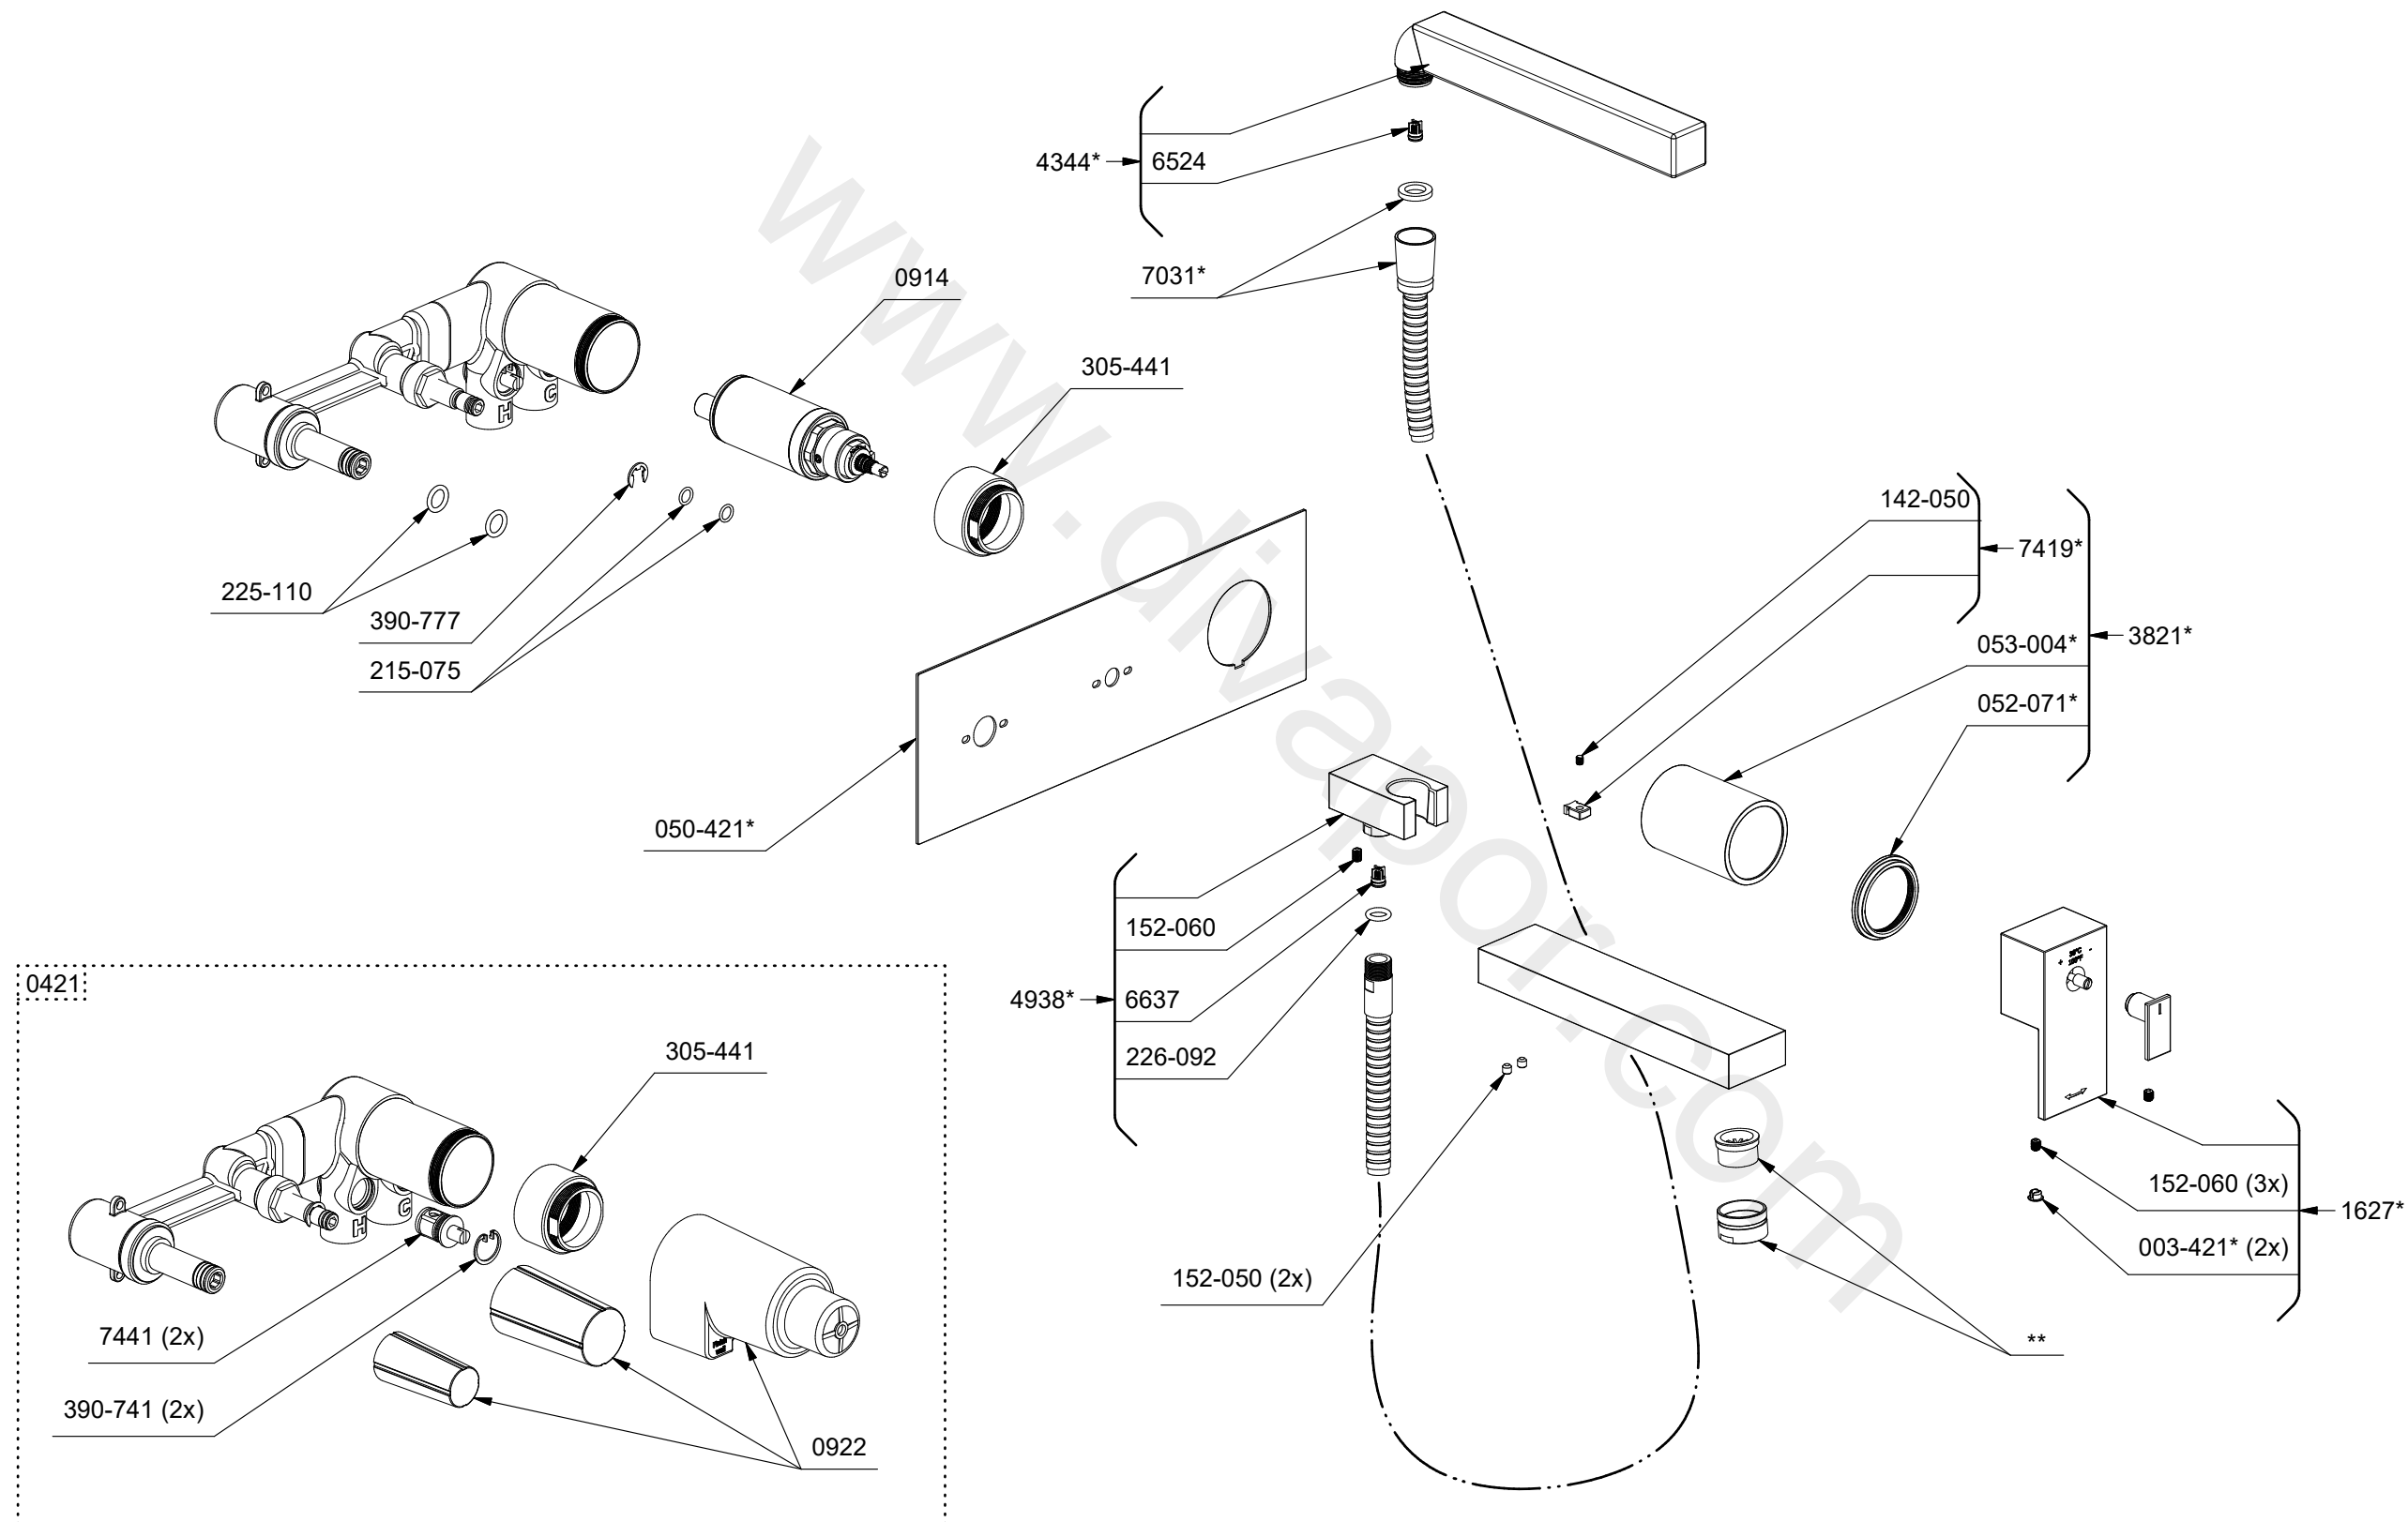

*Les dimensions, les modèles et les finis présentés peuvent différer. / Sizes, models and finishes may differ from those presented.

***Finish determined by Suffix**

| Finish | Description |
|--------|-------------|
| C | Chrome |
| BK | Black |

****Aerator Kit (Include tool) :**

6630 (Full flow)

TOOL :

504-020 (Allen key 2mm)

505-025 (Allen key 2.5mm)