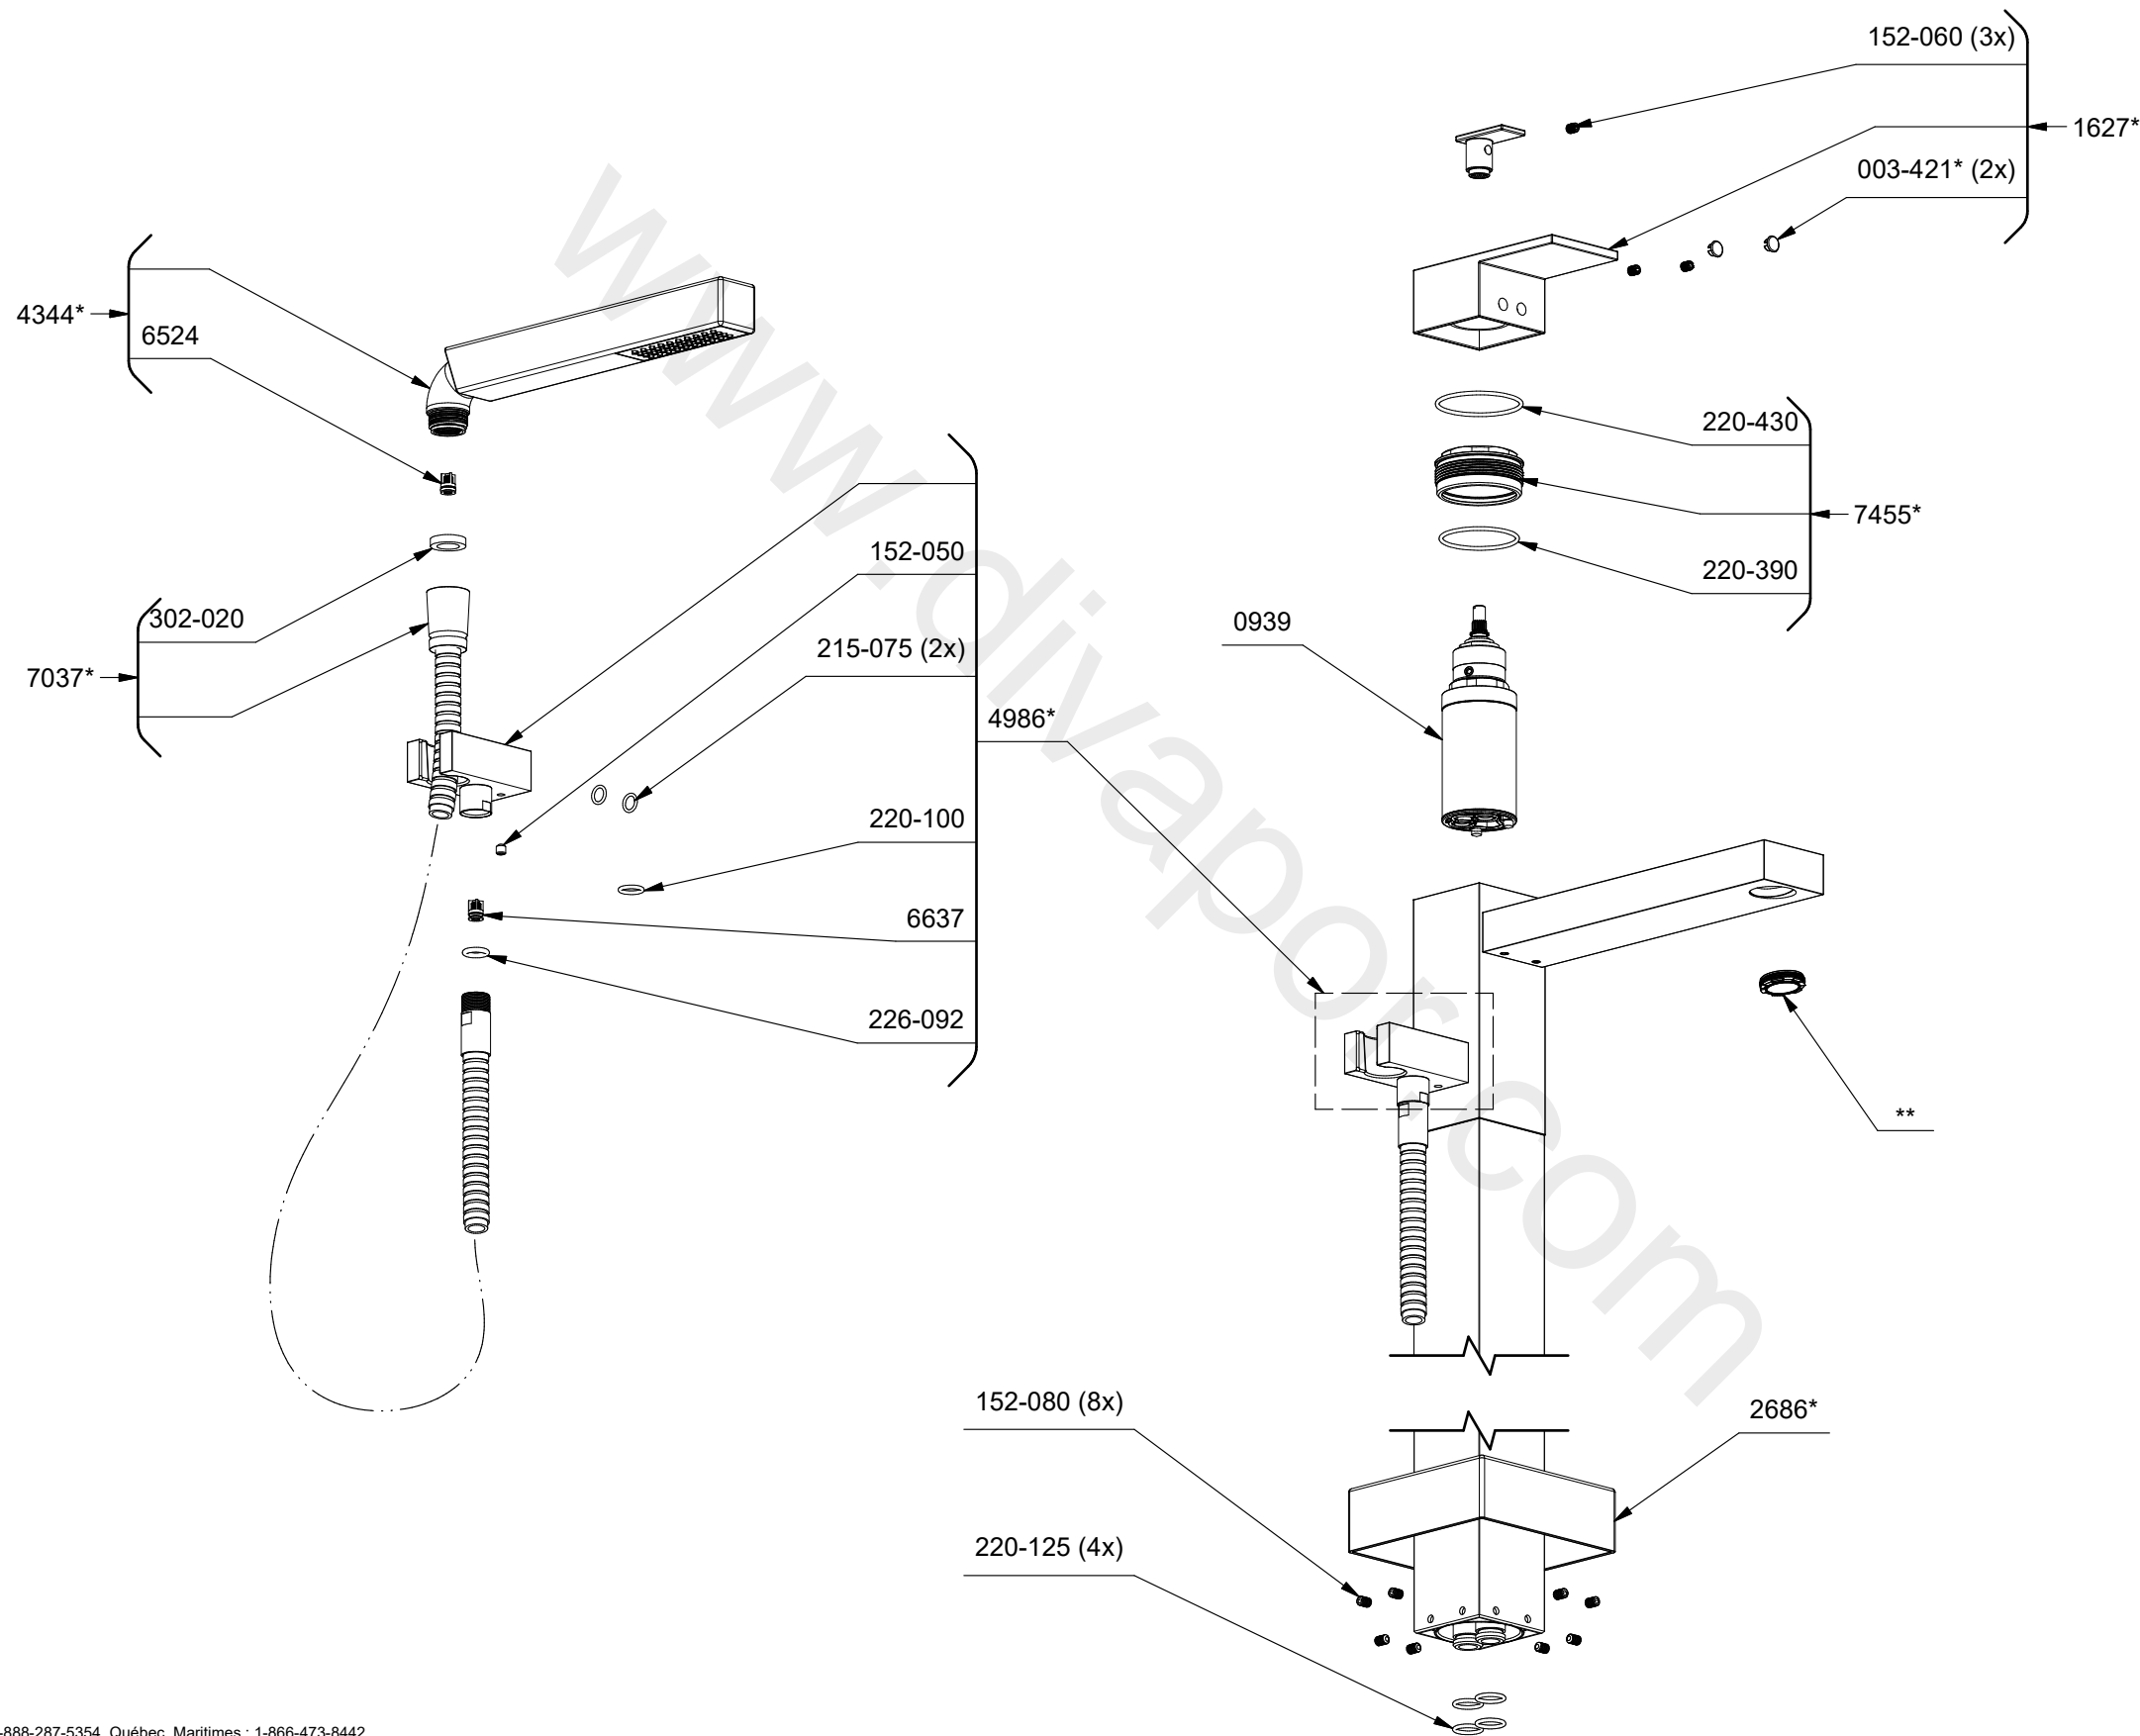

TQA39

Quadrik

2-way Type T coaxial floor-mount tub filler with hand shower trim

*Les dimensions, les modèles et les finis présentés peuvent différer. / Sizes, models and finishes may differ from those presented.

*Finish determined by Suffix

Finish	Description
C	Chrome
BK	Black

**Aerator Kit (Include tool) :

S6-542 (Full flow)

TOOL :

505-025 (Allen key 2.5mm)