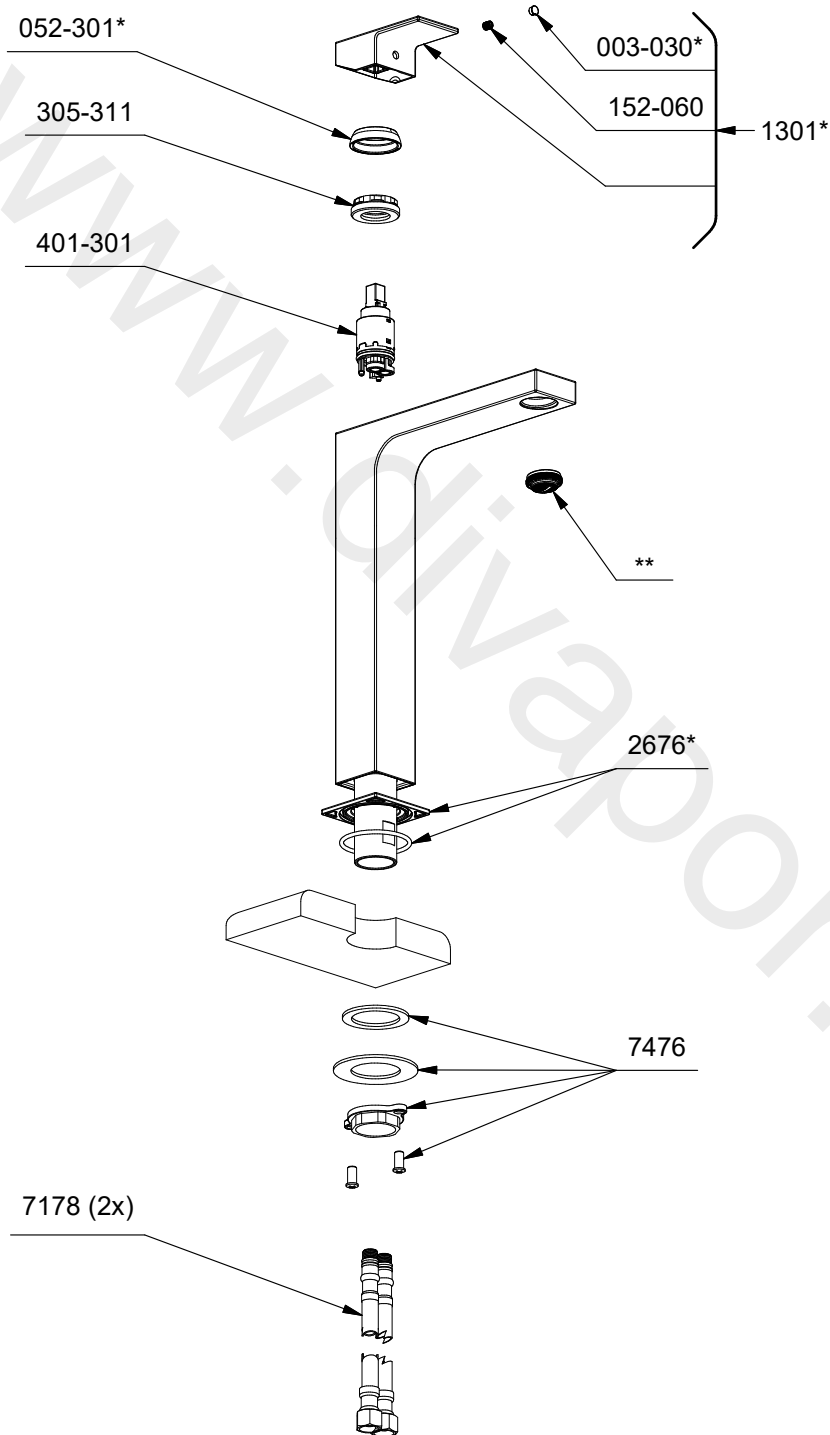

QAL01
Quadrik
 Single hole lavatory faucet

*Sizes, models and finishes may differ from those presented.

***Finish determined by Suffix**

Finish	Description
C	Chrome
BK	Black

****Aerator Kit (Include tool) :**

- S6-681-12 (1.2gpm / 4.6l/min)
- S6-681-10 (1.0gpm / 3.8l/min)
- S6-681-05 (0.5gpm / 1.9l/min)

TOOL :

505-025 (Allen key 2.5mm)