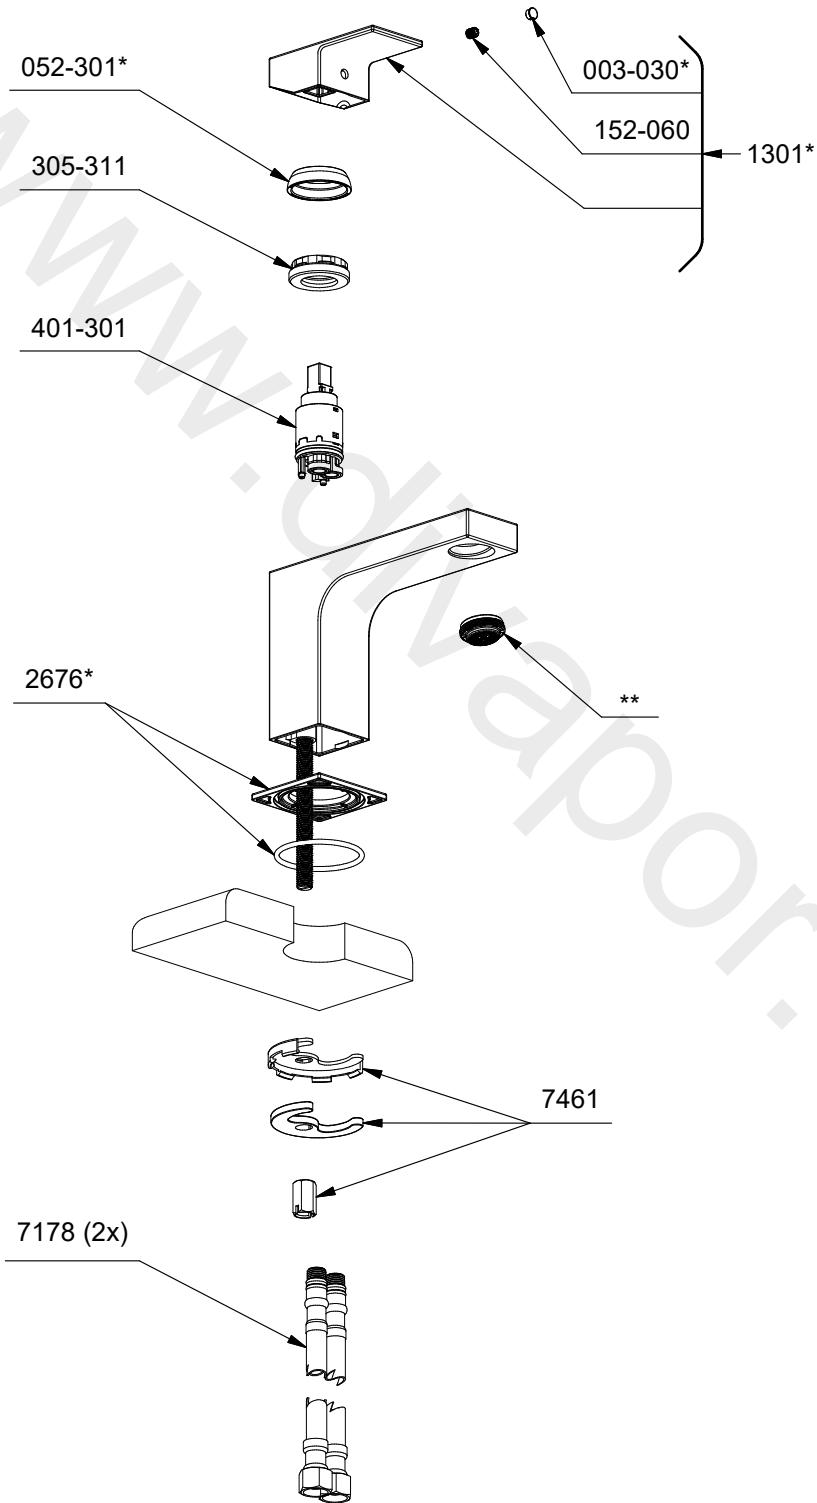

*Sizes, models and finishes may differ from those presented.

Push drain part view, See PDB150

***Finish determined by Suffix**

Finish	Description
C	Chrome
BK	Black

****Aerator Kit (Include tool) :**

- S6-681-12 (1.2gpm / 4.6l/min)
- S6-681-10 (1.0gpm / 3.8l/min)
- S6-681-05 (0.5gpm / 1.9l/min)

TOOL :

- 505-025 (Allen key 2.5mm)